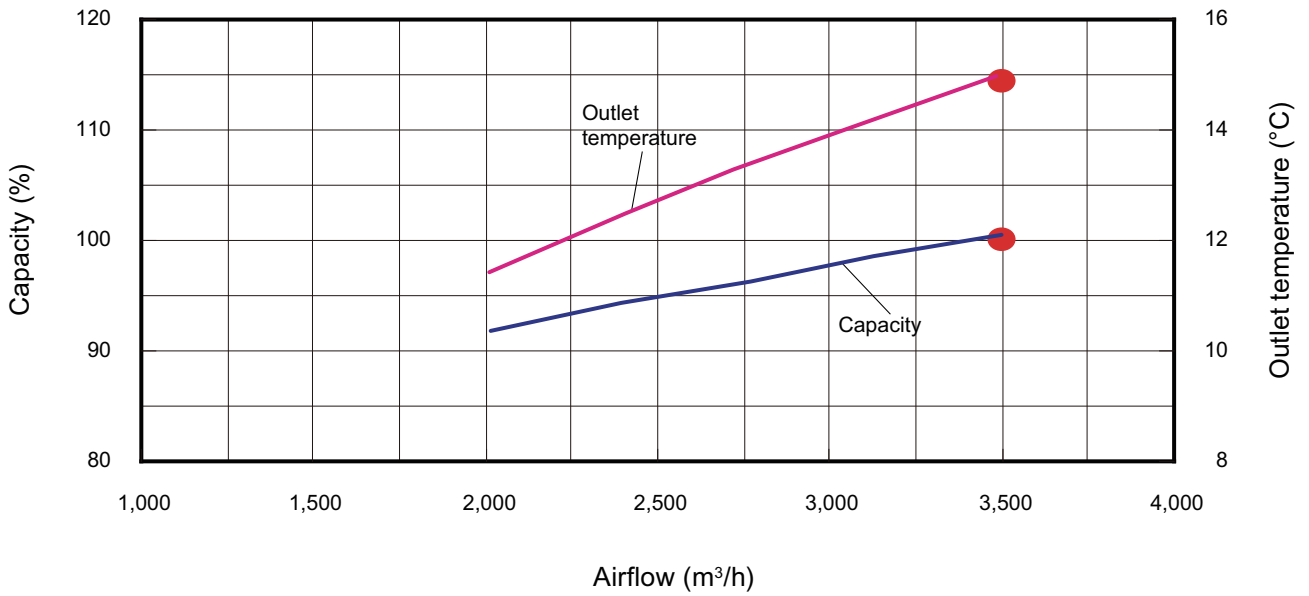

Model: ARXC45GATH

Cooling

Heating