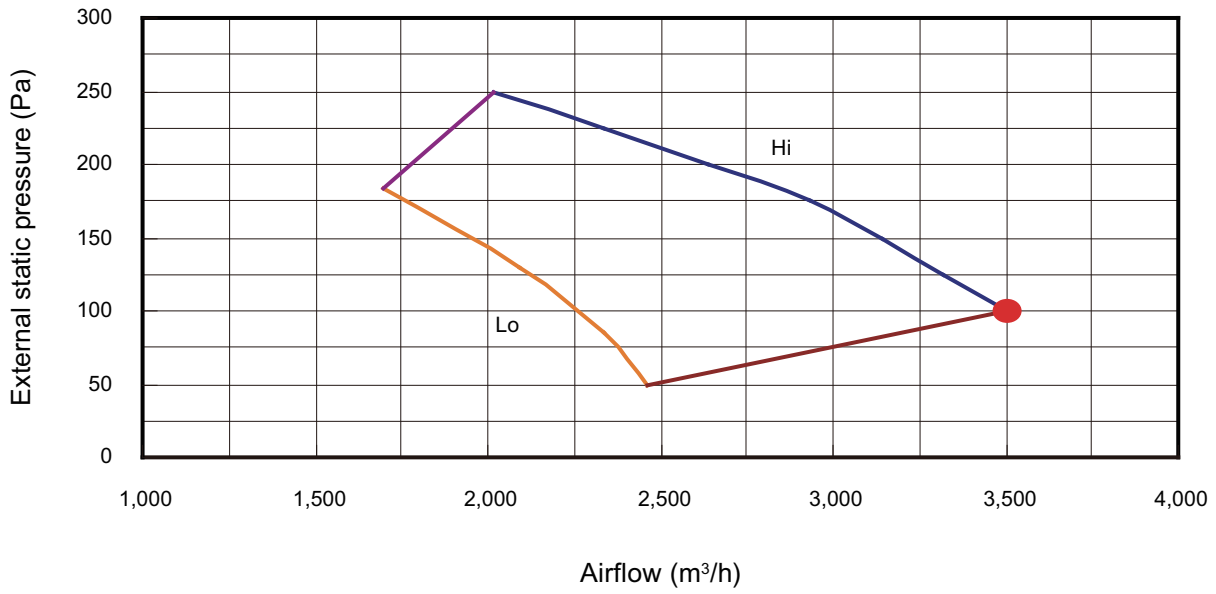

Model: ARXC45GATH

Cooling

Heating