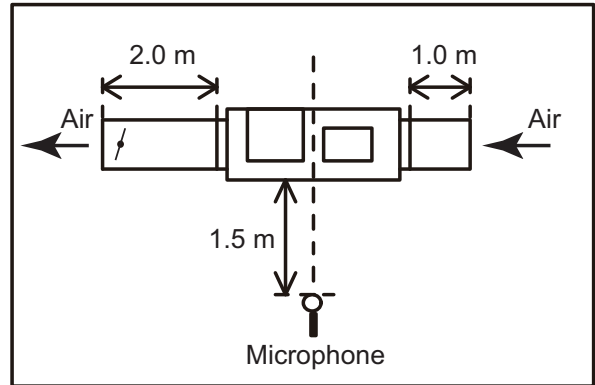

9-9. High static pressure duct type

- Model: ARXC036GTEH

- Model: ARXC45GATH

- Model: ARXC60GATH

- Model: ARXC072GTEH

INDOOR
UNITS

INDOOR
UNITS

9-17. Sound level check point

- Compact cassette type
- Circular flow cassette type
- Cassette type

- Low static pressure duct (Mini duct) type
- Low static pressure duct (Slim duct) type
- Medium static pressure duct type
- High static pressure duct type