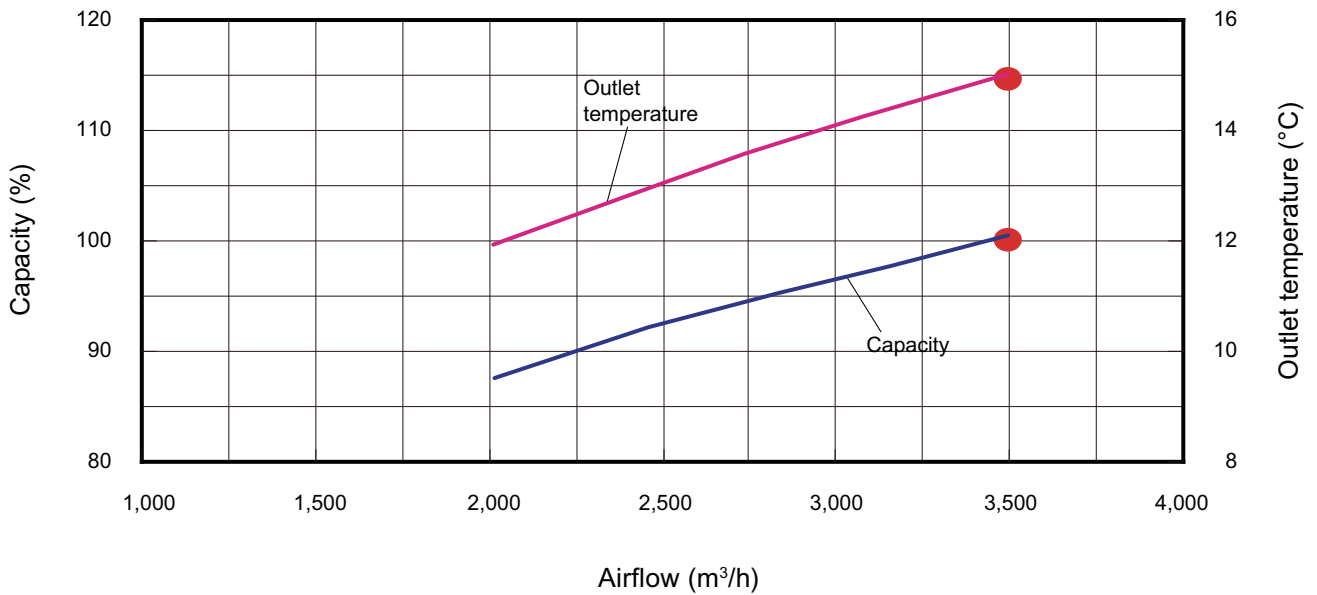

Model: ARXC60GATH

Cooling

Heating

INDOOR  
UNITS

INDOOR  
UNITS