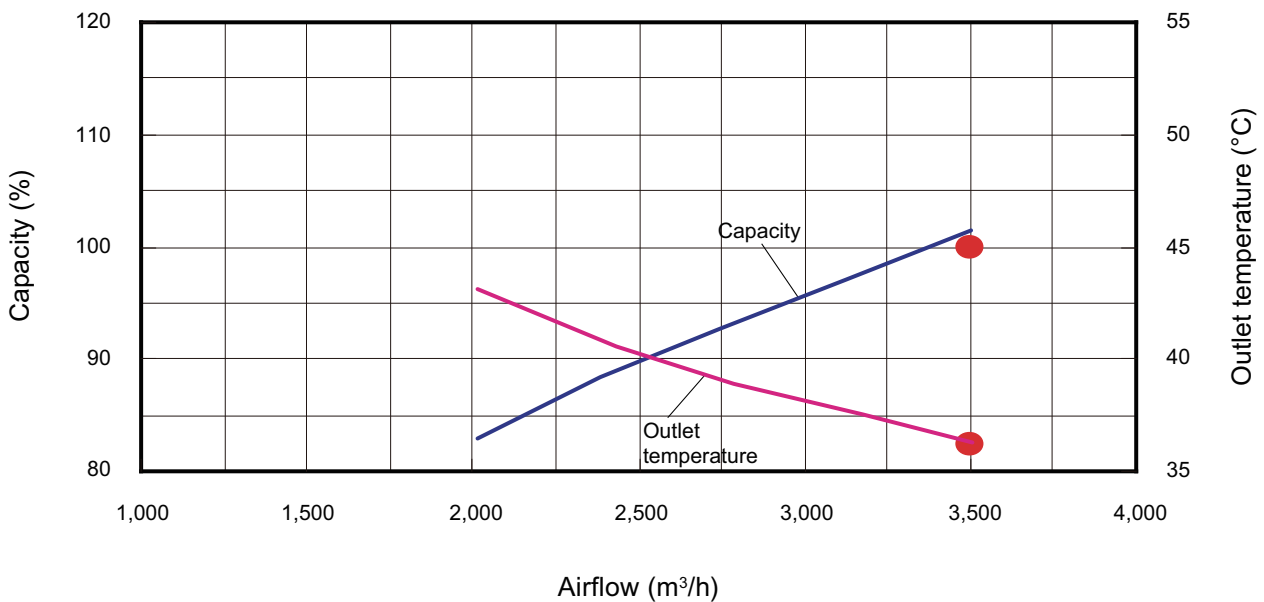

Model: ARXC60GATH

Cooling

Heating

INDOOR  
UNITS

INDOOR  
UNITS