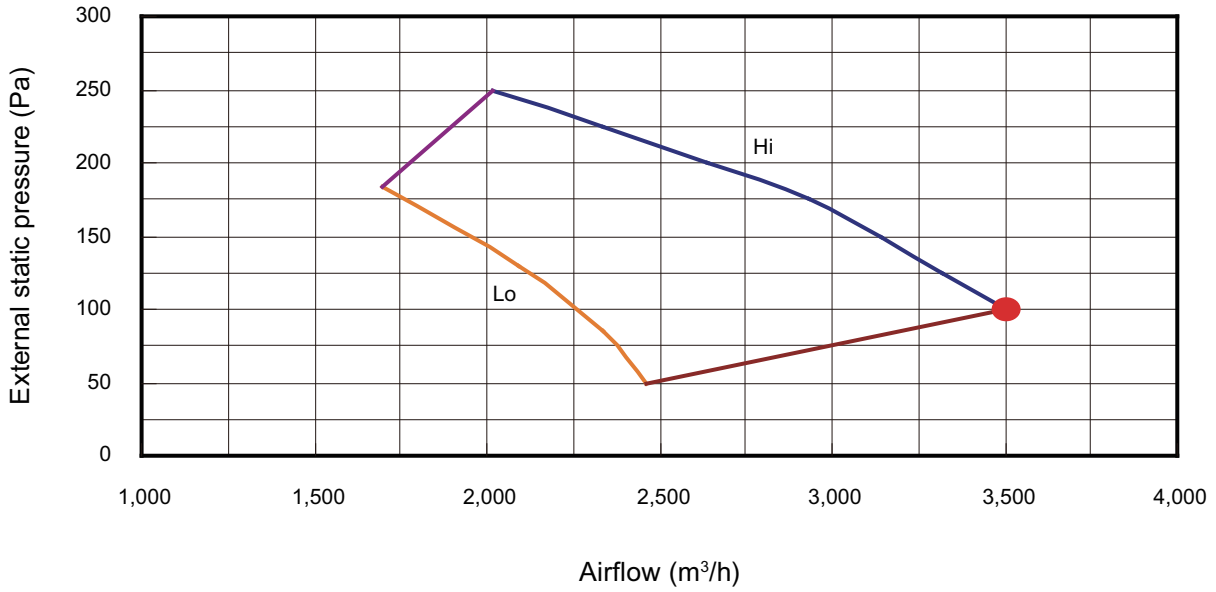

Model: ARXC60GATH

Cooling

Heating

INDOOR  
UNITS

INDOOR  
UNITS