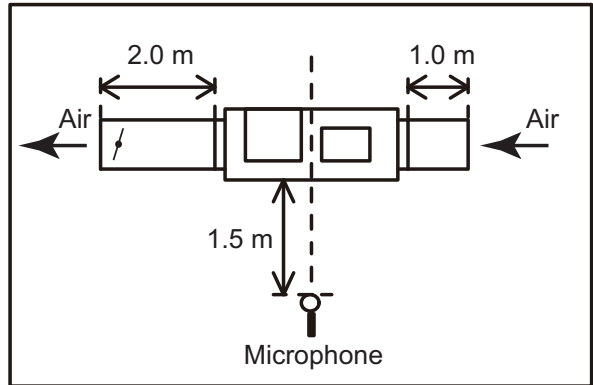

9-9. High static pressure duct type

- Model: ARXC036GTEH

- Model: ARXC45GATH

- Model: ARXC60GATH

- Model: ARXC072GTEH

INDOOR
UNITS

INDOOR
UNITS

9-17. Sound level check point

- Compact cassette type
- Circular flow cassette type
- Cassette type

- Low static pressure duct (Mini duct) type
- Low static pressure duct (Slim duct) type
- Medium static pressure duct type
- High static pressure duct type