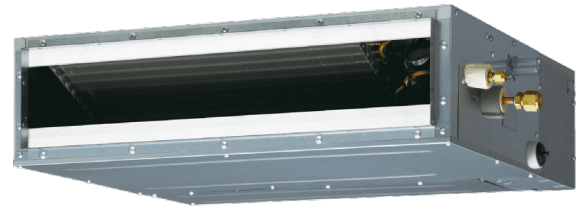

### ARXD007GLEH

Please visit our webstore for full product and technical documentation 

Unit Type	Slim Duct / Slim Concealed Floor	
Remote Controller	Option	
Nominal Cooling Capacity (kW)		2.2
UK Total Cooling Capacity (kW)		1.6
UK Sensible Cooling Capacity (kW)		1.5
Nominal Heating Capacity (kW)		2.6
UK Heating Capacity (kW)		2.8
Height (mm)		198
Width (mm)		700
Depth (mm)		620
Weight (kg)		17
Standard Static Pressure (Pa)		25
Static Pressure Range (Pa)		0 to 90
Airflow Rate - Cooling - High (m3/h)		550
Sound Pressure Level - Cooling - High (dB(A))		28
Sound Pressure Level - Cooling - Low (dB(A))		22
Refrigerant Type (Global Warming Potential)	R410A (2,088)	
Liquid Pipe Size	1/4"	
Gas Pipe Size	3/8"	
Unit Power Supply	1Ph-230V-50Hz	