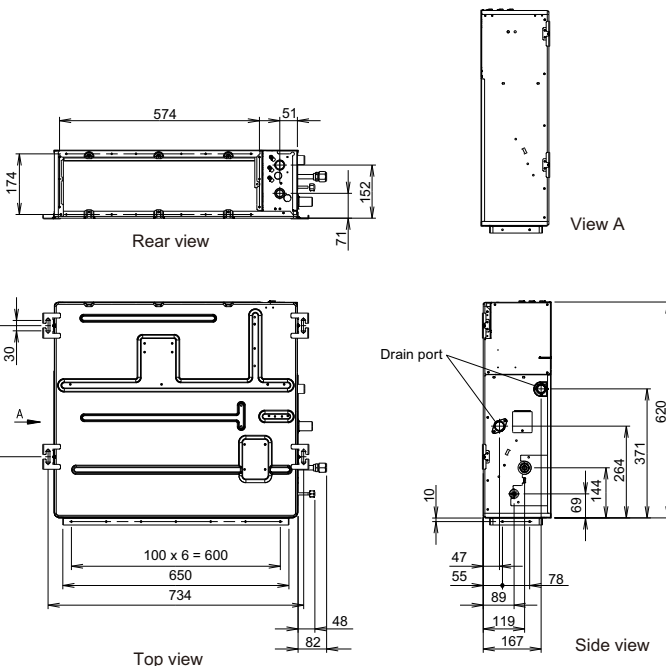

### ARXD007GLEH

Please visit our webstore for full product and technical documentation 

Unit Type	Slim Duct / Slim Concealed Floor	
Remote Controller	Option	
Nominal Cooling Capacity (kW)		2.2
UK Total Cooling Capacity (kW)		1.6
UK Sensible Cooling Capacity (kW)		1.5
Nominal Heating Capacity (kW)		2.6
UK Heating Capacity (kW)		2.8
Height (mm)		198
Width (mm)		700
Depth (mm)		620
Weight (kg)		17
Standard Static Pressure (Pa)		25
Static Pressure Range (Pa)		0 to 90
Airflow Rate - Cooling - High (m3/h)		550
Sound Pressure Level - Cooling - High (dB(A))		28
Sound Pressure Level - Cooling - Low (dB(A))		22
Refrigerant Type (Global Warming Potential)	R410A (2,088)	
Liquid Pipe Size	1/4"	
Gas Pipe Size	3/8"	
Unit Power Supply	1Ph-230V-50Hz	

#### Document Downloads

- [Air Distribution](#)
- [Airflow](#)
- [Cooling Capacity](#)
- [Dimensional Drawing](#)
- [Electrical Characteristics](#)
- [Fan Curve](#)
- [Heating Capacity](#)
- [Installation Manual](#)
- [Noise Curve](#)
- [Operation Manual](#)
- [Product Image](#)
- [Spare Parts List All Pages](#)
- [Specifications](#)
- [Wiring Diagram](#)

Unit: mm

\*Specifications and design are subject to change without notice for further improvement.  
 •Actual products' colors may be different from the colors shown in this printed material.

Distributed by :