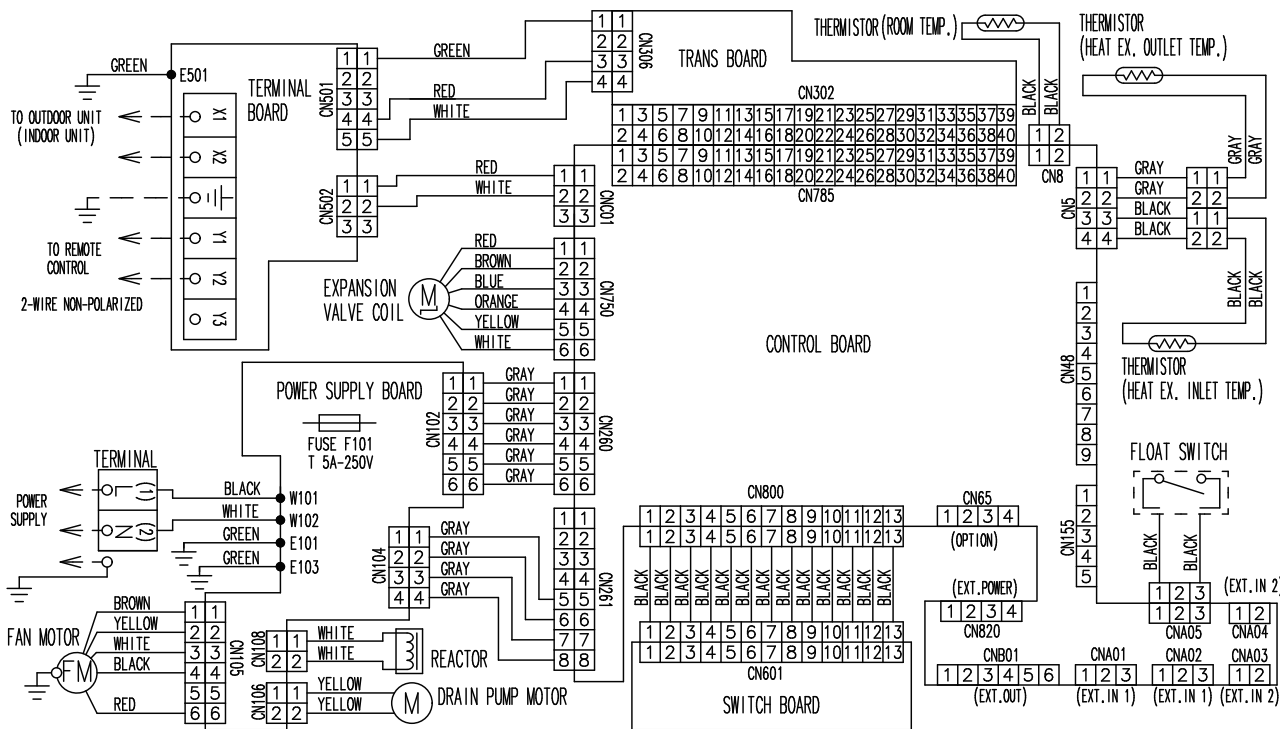

5-6. Low static pressure duct (Slim duct)/Slim concealed floor type

■ Models: ARXD007GLEH, ARXD009GLEH, ARXD012GLEH, ARXD014GLEH, ARXD018GLEH, and ARXD024GLEH

INDOOR UNITS

INDOOR UNITS