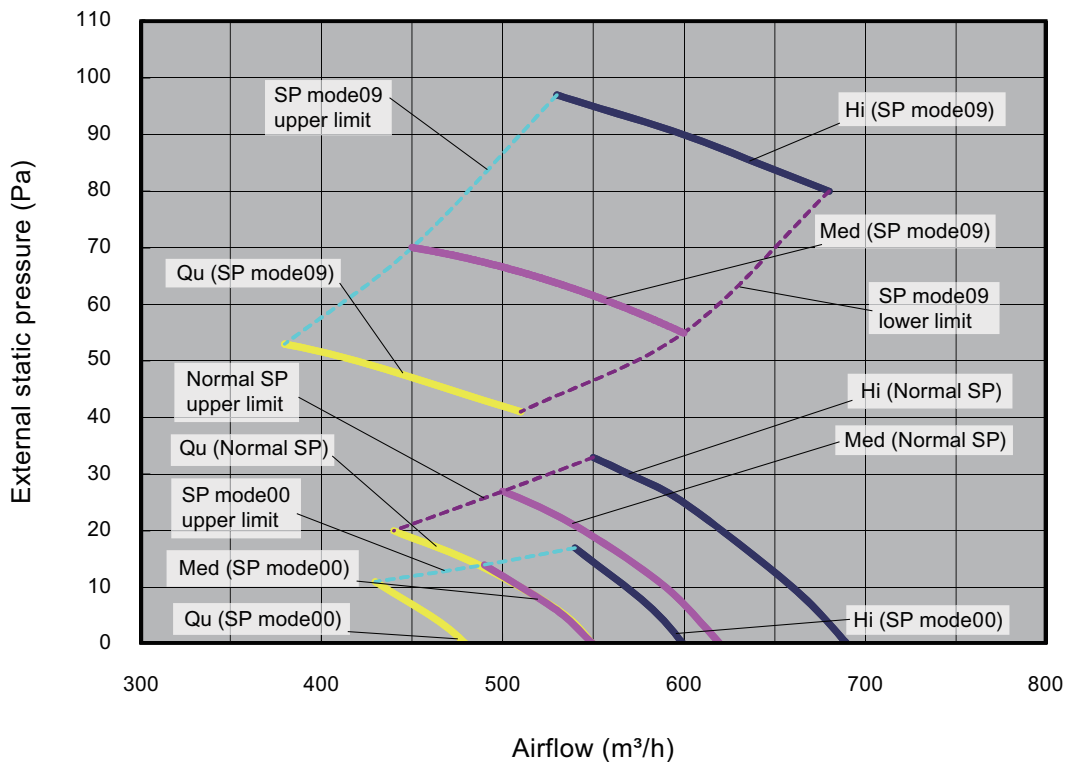

Model: ARXD009GLEH

*1: Available airflow rate range when Auto louver grille kit (option) is installed.

- Fan speed: HIGH
- Vertical airflow direction louver: Up

Cooling

Heating

INDOOR
UNITS

INDOOR
UNITS