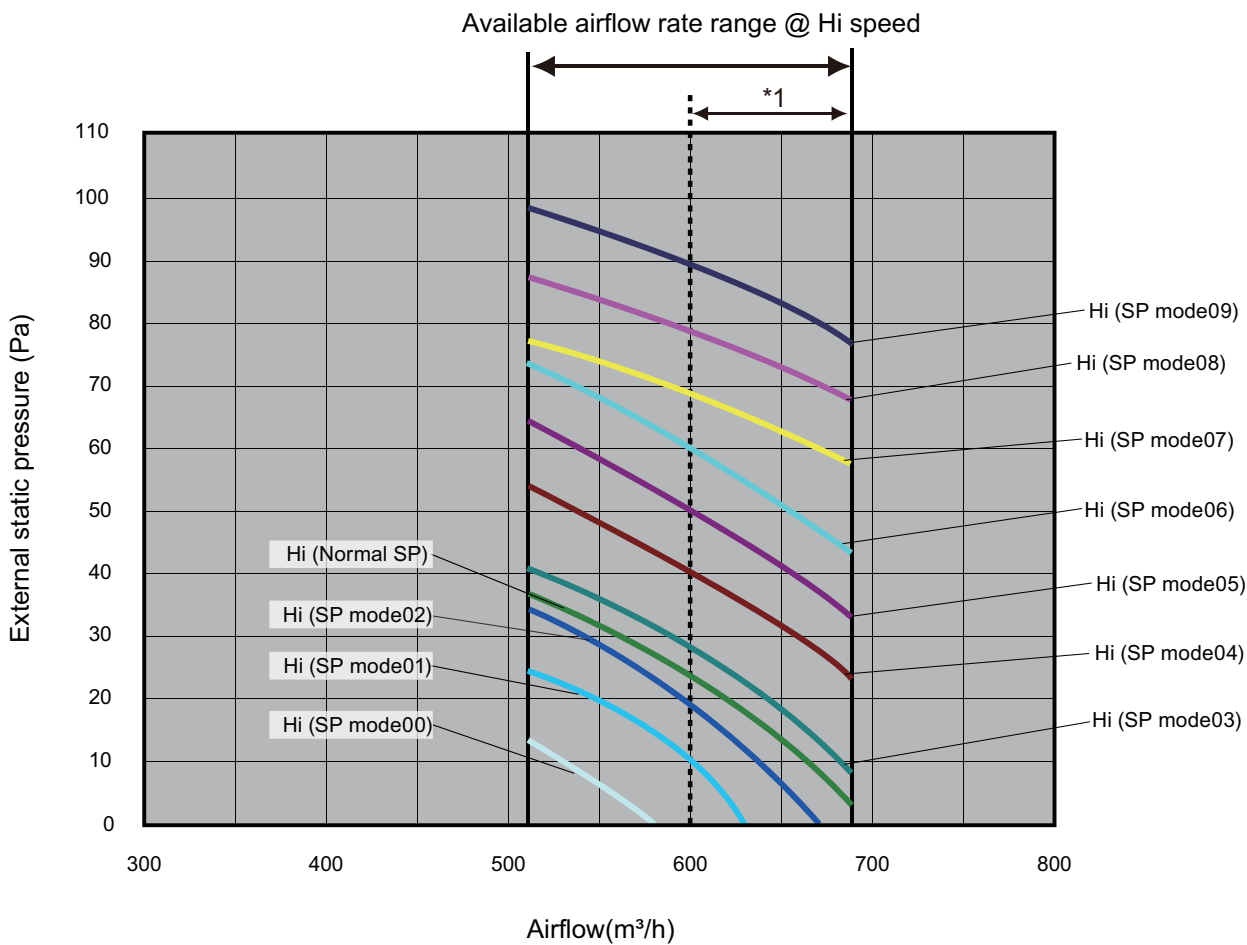

Model: ARXD009GLEH

*1: Available airflow rate range when Auto louver grille kit (option) is installed.

- Fan speed: HIGH
- Vertical airflow direction louver: Up

Cooling

Heating

INDOOR
UNITS

INDOOR
UNITS