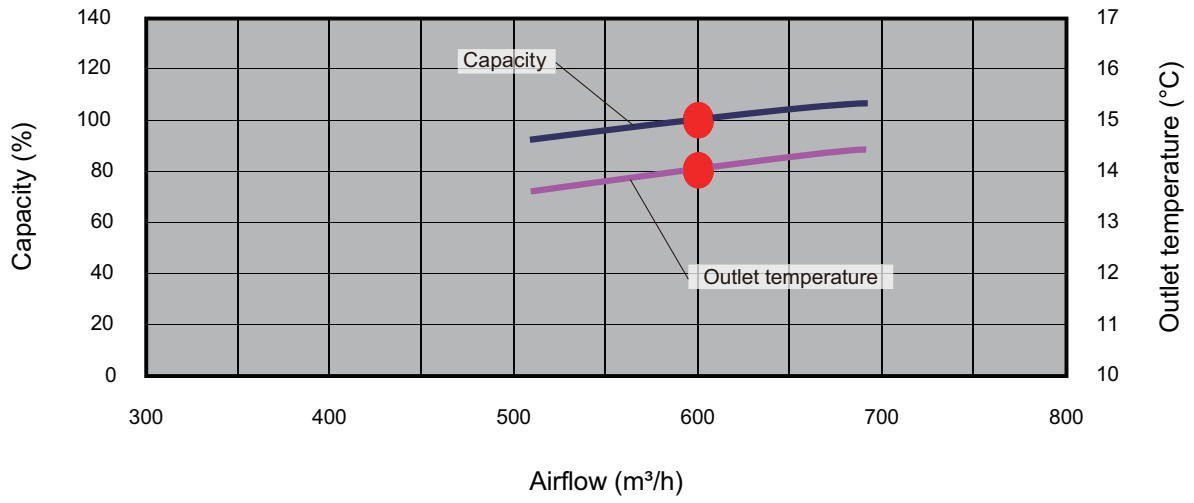

Model: ARXD009GLEH

*1: Available airflow rate range when Auto louver grille kit (option) is installed.

- Fan speed: HIGH
- Vertical airflow direction louver: Up

Cooling

Heating

INDOOR
UNITS

INDOOR
UNITS