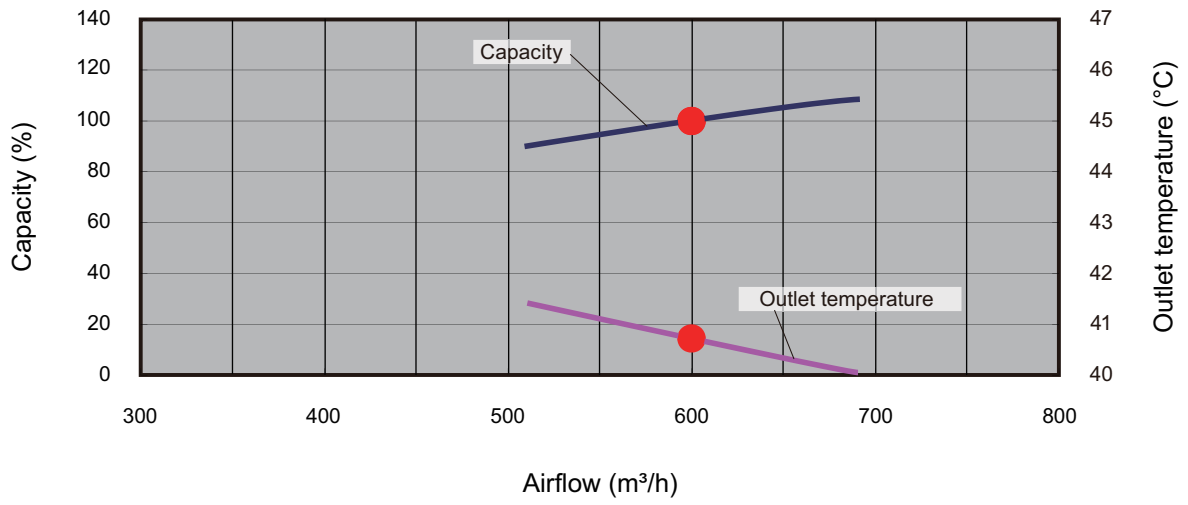

Model: ARXD009GLEH

*1: Available airflow rate range when Auto louver grille kit (option) is installed.

- Fan speed: HIGH
- Vertical airflow direction louver: Up

Cooling

Heating

INDOOR
UNITS

INDOOR
UNITS