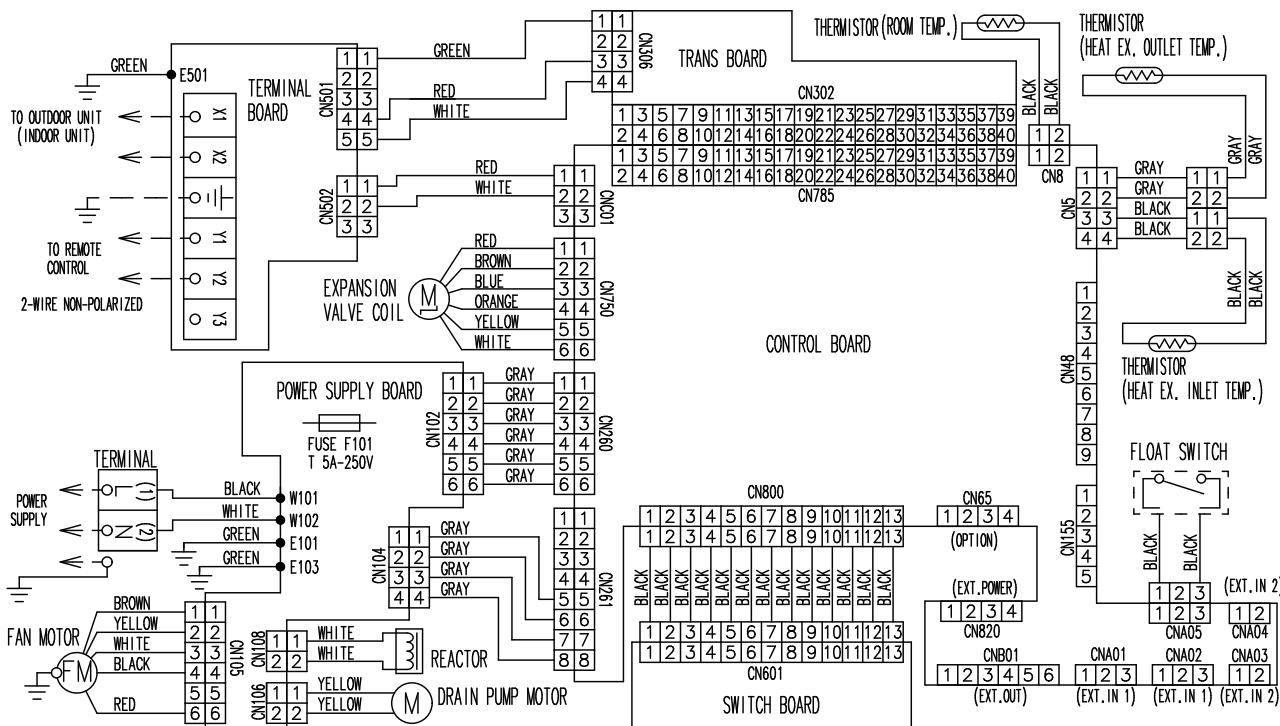

# 5-6. Low static pressure duct (Slim duct)/Slim concealed floor type

■ Models: ARXD007GLEH, ARXD009GLEH, ARXD012GLEH, ARXD014GLEH, ARXD018GLEH, and ARXD024GLEH

INDOOR UNITS

INDOOR UNITS