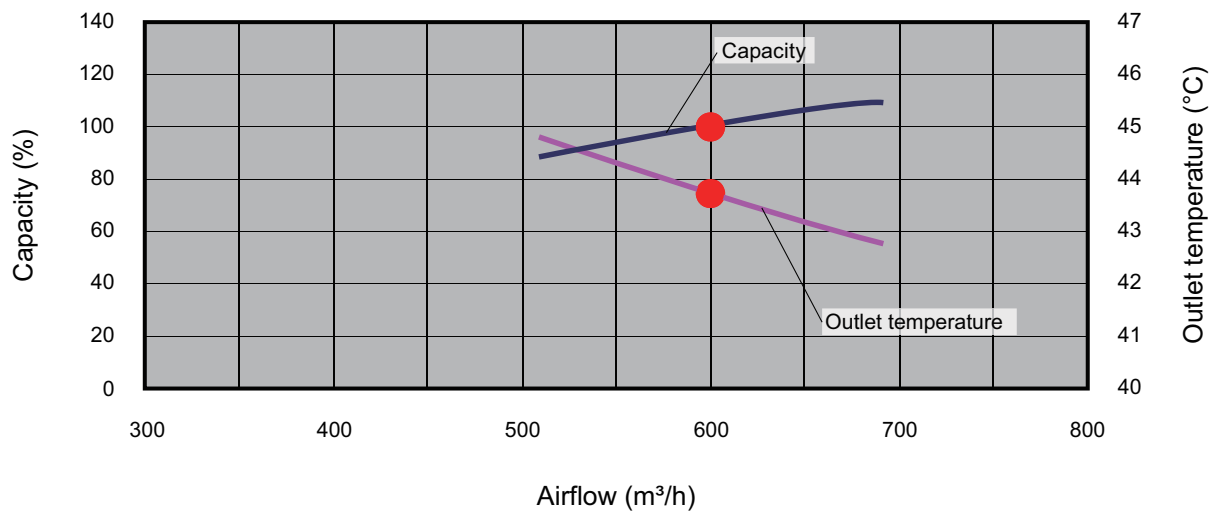

Heating

INDOOR UNITS

INDOOR UNITS