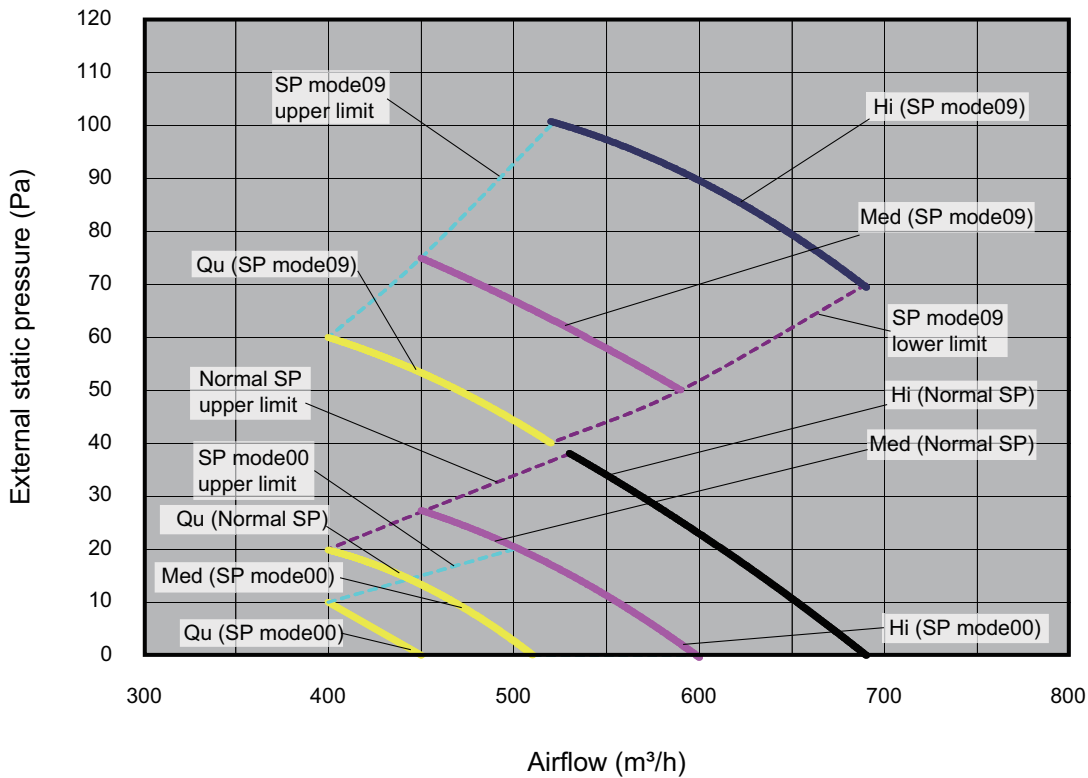

Model: ARXD012GLEH

Available airflow rate range @ Hi speed

*1: Available airflow rate range when Auto louver grille kit (option) is installed.

- Fan speed: HIGH
- Vertical airflow direction louver: Up

Cooling