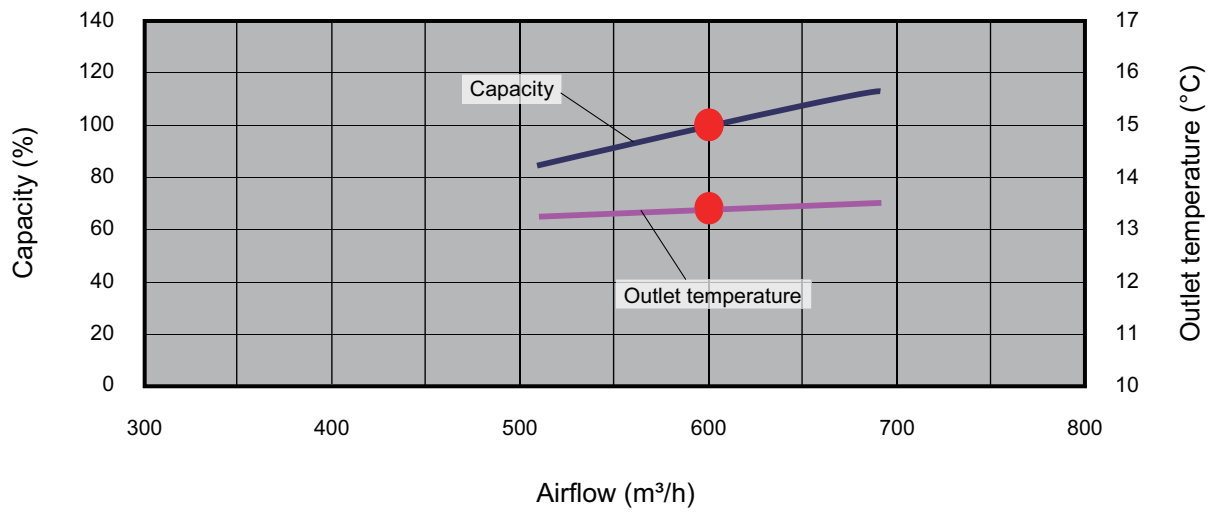

Model: ARXD012GLEH

Available airflow rate range @ Hi speed

*1: Available airflow rate range when Auto louver grille kit (option) is installed.

- Fan speed: HIGH
- Vertical airflow direction louver: Up

Cooling