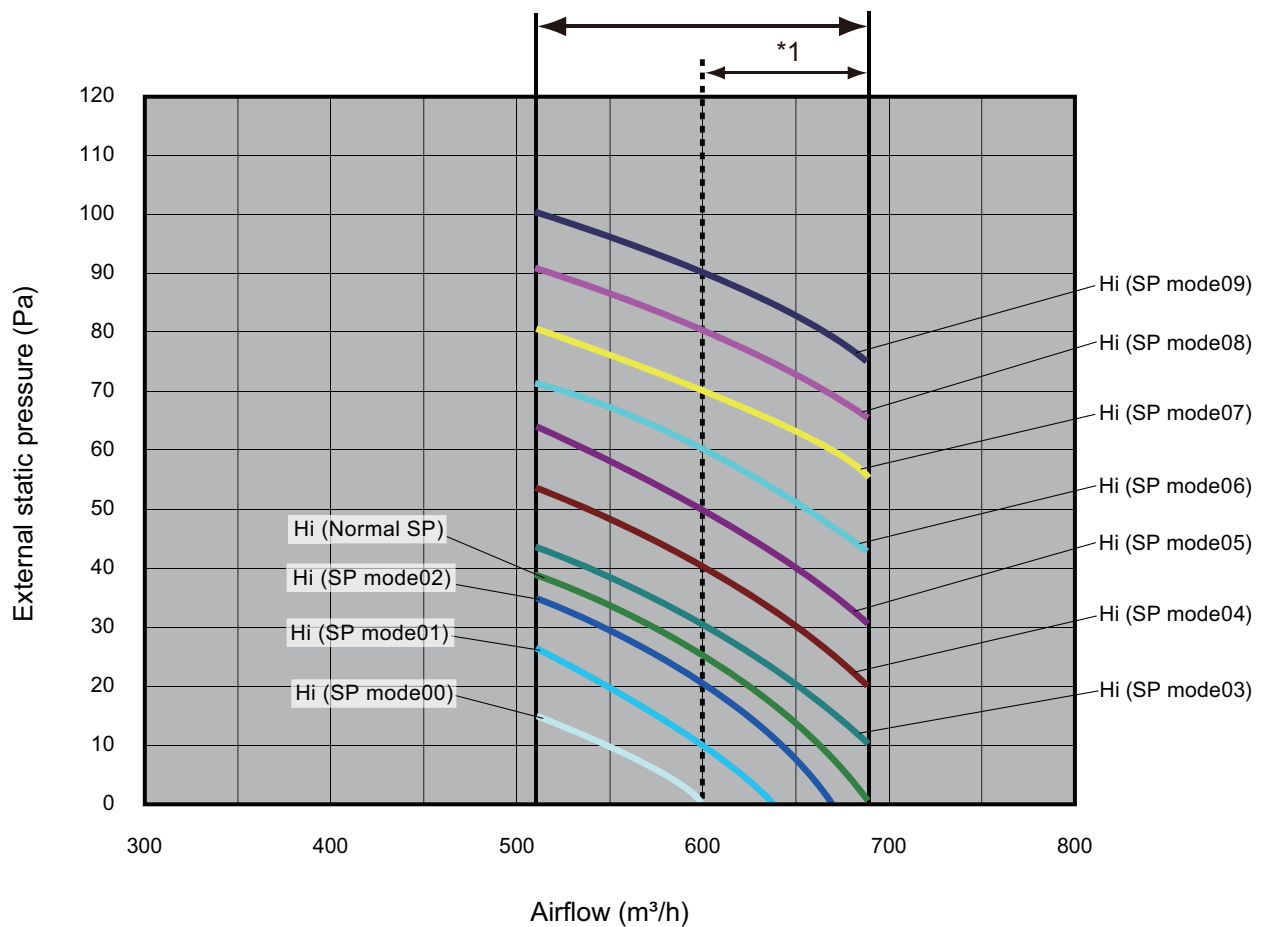

Model: ARXD012GLEH

Available airflow rate range @ Hi speed

*1: Available airflow rate range when Auto louver grille kit (option) is installed.

- Fan speed: HIGH
- Vertical airflow direction louver: Up

Cooling