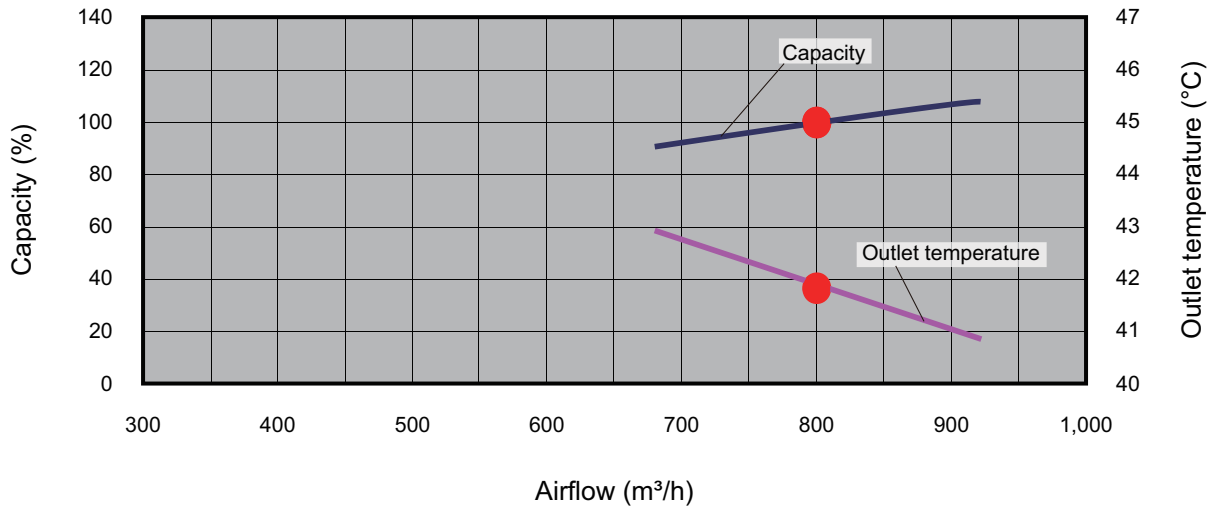

# Model: ARXD014GLEH

\*1: Available airflow rate range when Auto louver grille kit (option) is installed.

- Fan speed: HIGH
- Vertical airflow direction louver: Up

**Cooling**

**Heating**

INDOOR UNITS

INDOOR UNITS