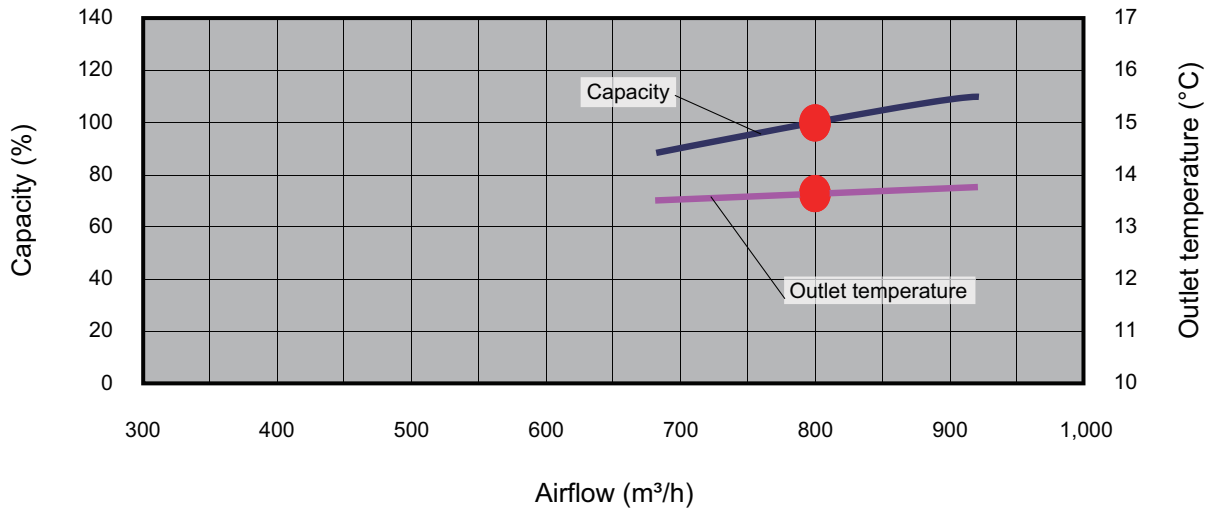

# Model: ARXD014GLEH

\*1: Available airflow rate range when Auto louver grille kit (option) is installed.

- Fan speed: HIGH
- Vertical airflow direction louver: Up

**Cooling**

**Heating**

INDOOR UNITS

INDOOR UNITS