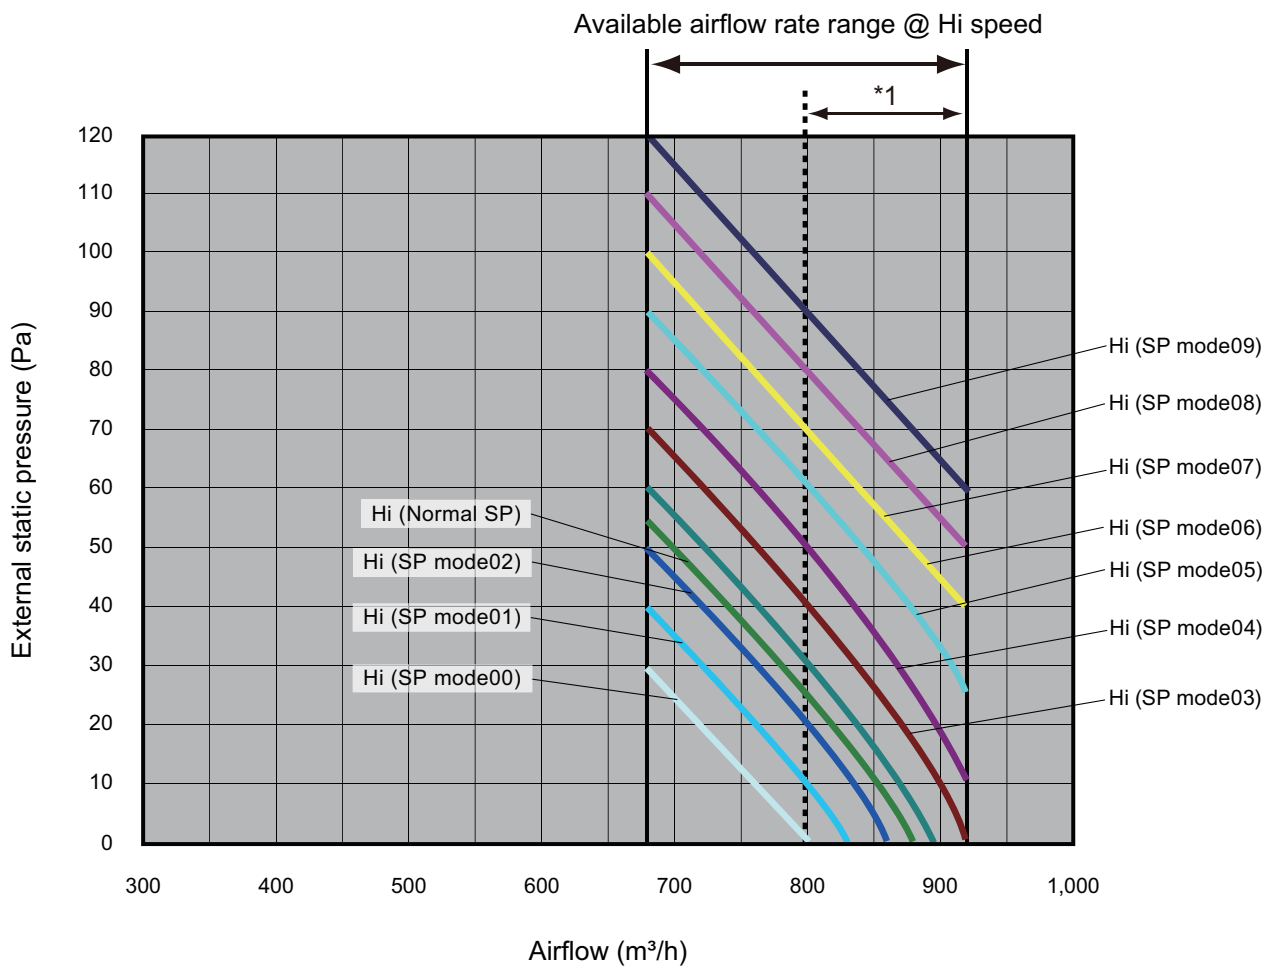

# Model: ARXD014GLEH

\*1: Available airflow rate range when Auto louver grille kit (option) is installed.

- Fan speed: HIGH
- Vertical airflow direction louver: Up

**Cooling**

**Heating**

INDOOR UNITS

INDOOR UNITS