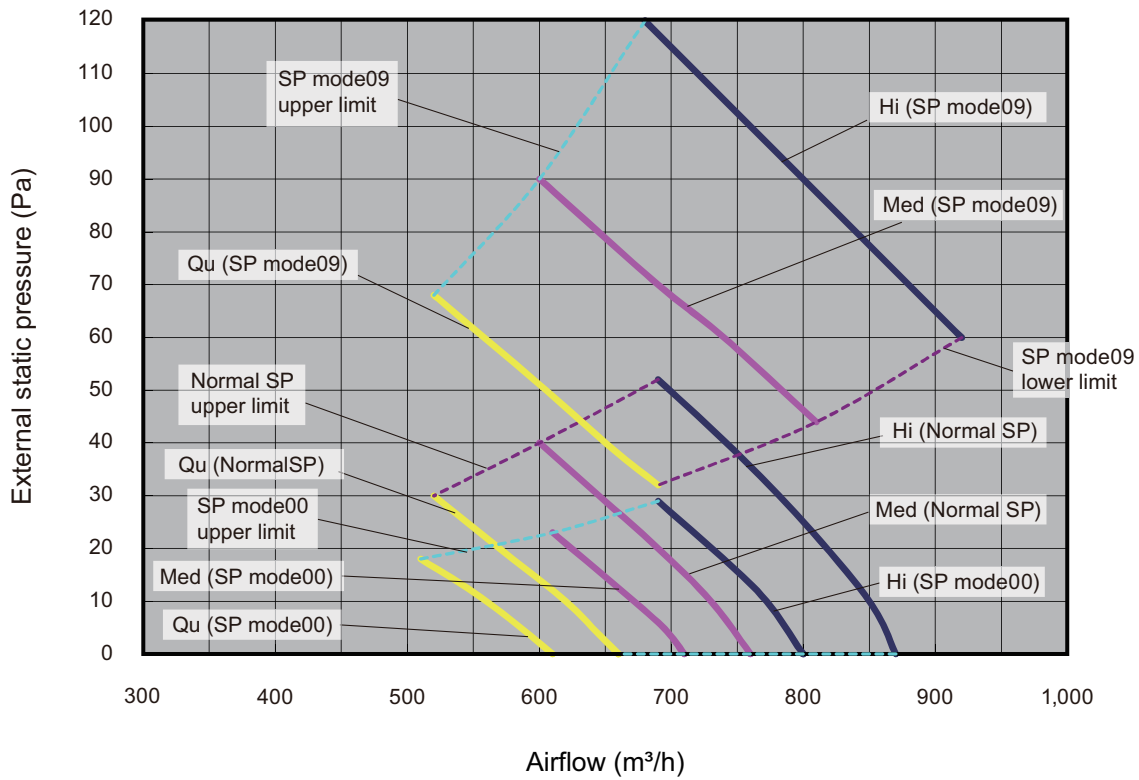

# Model: ARXD014GLEH

\*1: Available airflow rate range when Auto louver grille kit (option) is installed.

- Fan speed: HIGH
- Vertical airflow direction louver: Up

**Cooling**

**Heating**

INDOOR UNITS

INDOOR UNITS