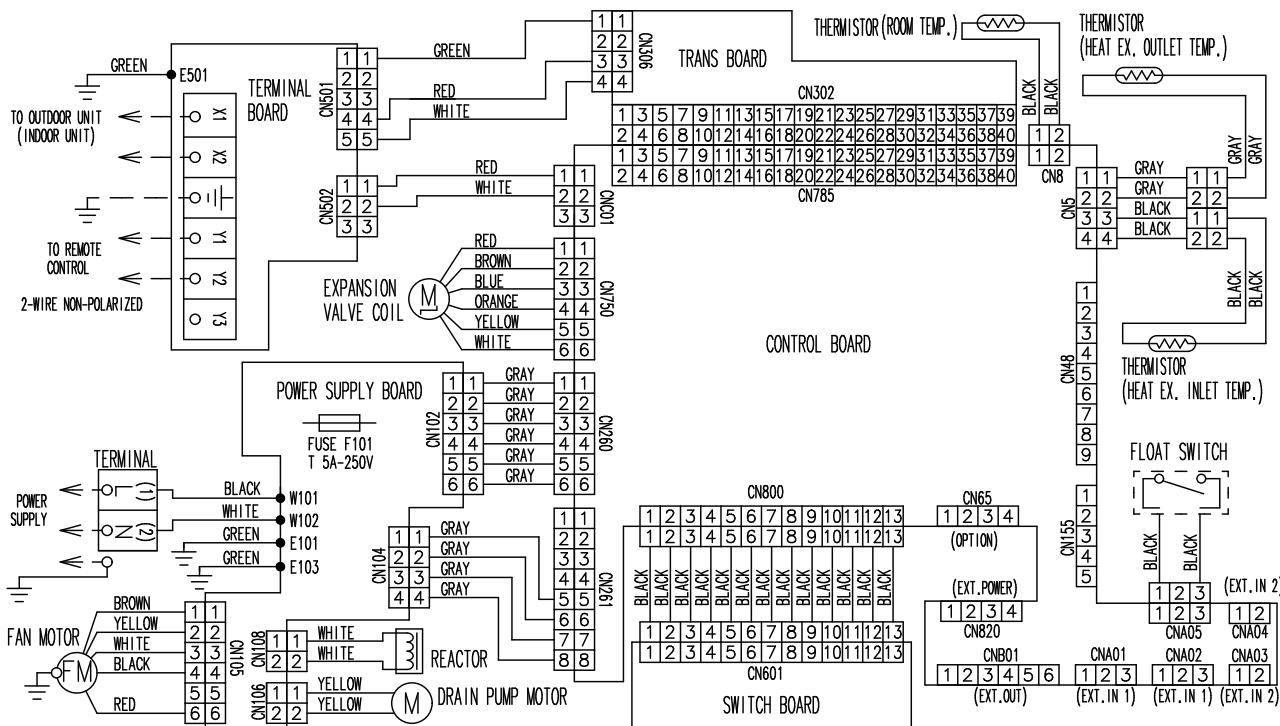

5-6. Low static pressure duct (Slim duct)/Slim concealed floor type

■ Models: ARXD007GLEH, ARXD009GLEH, ARXD012GLEH, ARXD014GLEH, ARXD018GLEH, and ARXD024GLEH

INDOOR UNITS

INDOOR UNITS