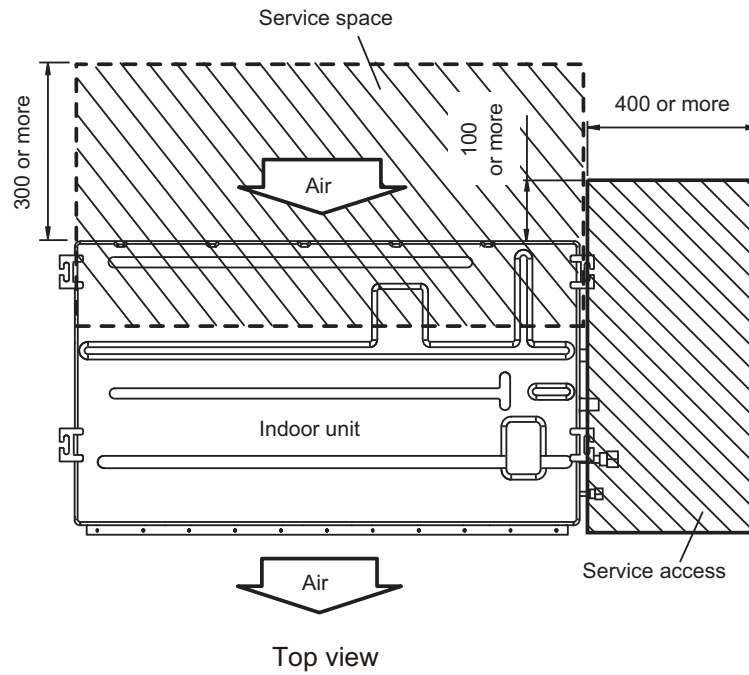

■ Model: ARXD018GLEH

Unit: mm

Rear view

View A

Top view

Side view

Front view

Bottom view

INDOOR
UNITS

INDOOR
UNITS

Installation space requirement

Unit: mm

In ceiling-concealed installations:

In wall-concealed installations:

INDOOR
UNITS

INDOOR
UNITS

■ Maintenance space requirement

For future maintenance and service access, provide sufficient maintenance space.

NOTE: Do not place any wiring or illumination in the maintenance space, as they will impede service.

Unit: mm

INDOOR
UNITS

INDOOR
UNITS