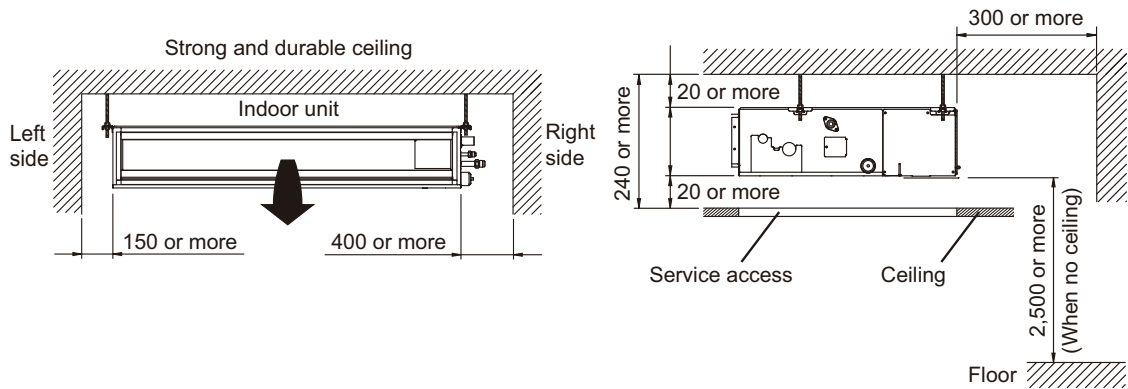

■ Model: ARXD018GLEH

Unit: mm

Rear view

View A

Top view

Side view

Front view

Bottom view

INDOOR
UNITS

INDOOR
UNITS

Installation space requirement

Unit: mm

In ceiling-concealed installations:

In wall-concealed installations:

INDOOR
UNITS

INDOOR
UNITS