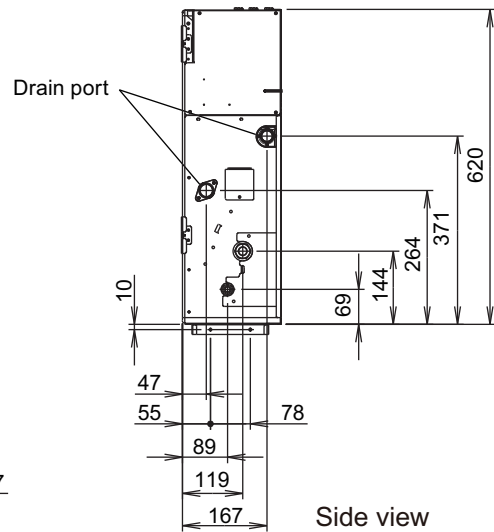

■ Model: ARXD018GLEH

Unit: mm

Rear view

View A

Top view

Side view

Front view

Bottom view

INDOOR
UNITS

INDOOR
UNITS

Installation space requirement

Unit: mm

In ceiling-concealed installations:

In wall-concealed installations:

INDOOR
UNITS

INDOOR
UNITS

Unit: mm

INDOOR
UNITS

INDOOR
UNITS