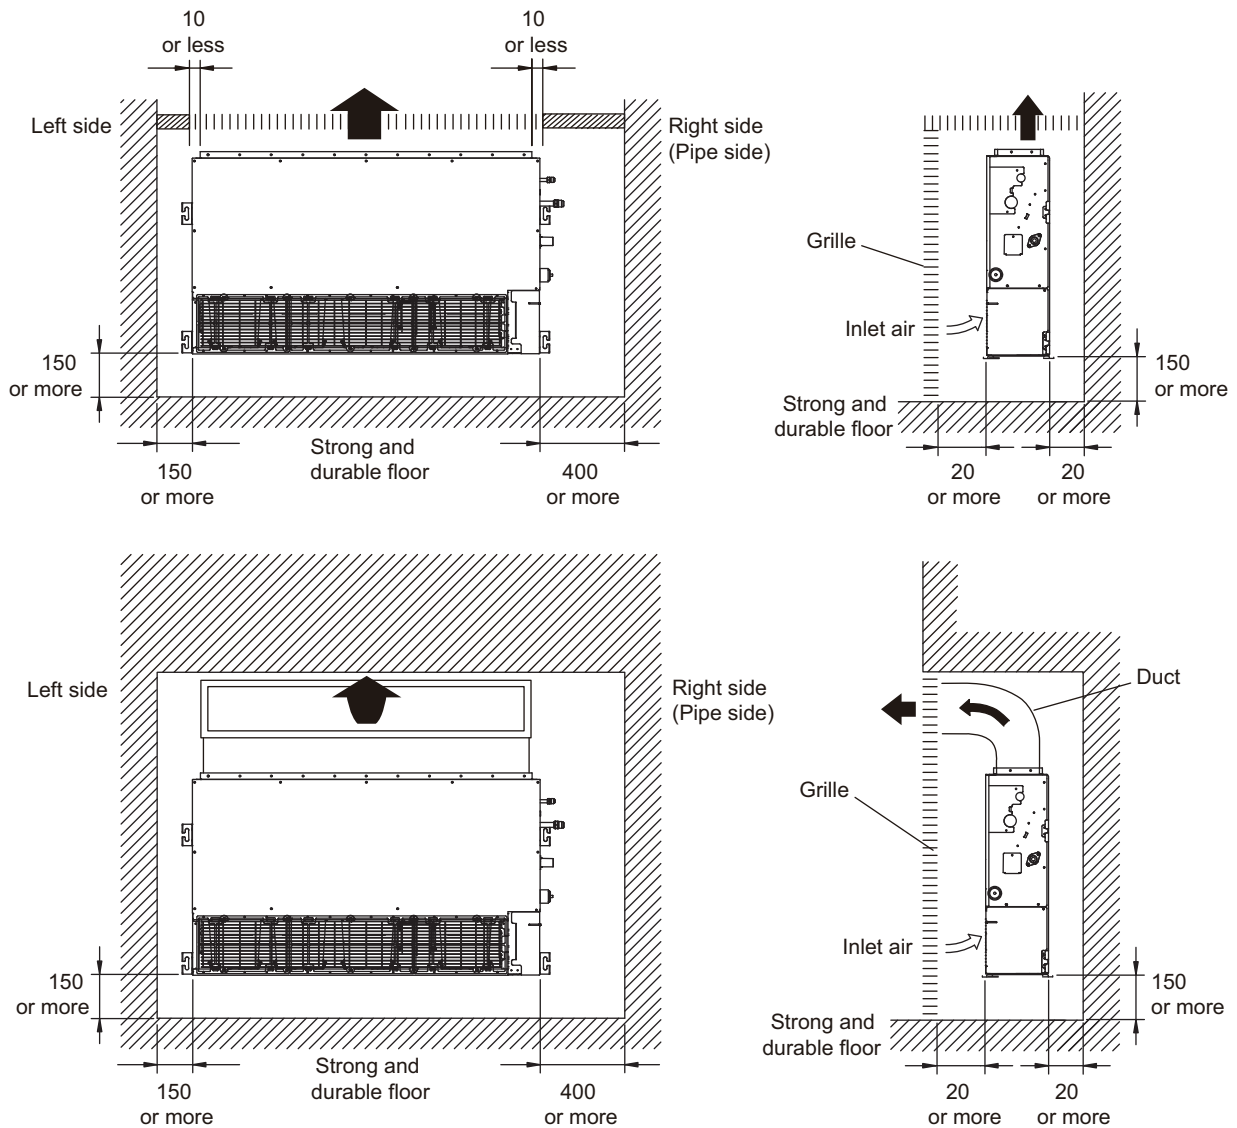

■ Model: ARXD018GLEH

Unit: mm

Rear view

View A

Top view

Side view

Front view

Bottom view

INDOOR
UNITS

INDOOR
UNITS

Installation space requirement

Unit: mm

In ceiling-concealed installations:

In wall-concealed installations:

INDOOR
UNITS

INDOOR
UNITS

Unit: mm

INDOOR
UNITS

INDOOR
UNITS