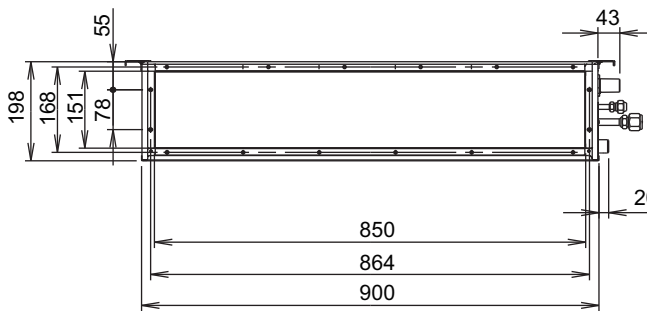

■ Model: ARXD018GLEH

Unit: mm

Rear view

View A

Top view

Side view

Front view

Bottom view

INDOOR
UNITS

INDOOR
UNITS

Installation space requirement

Unit: mm

In ceiling-concealed installations:

In wall-concealed installations:

INDOOR
UNITS

INDOOR
UNITS

Unit: mm

INDOOR
UNITS

INDOOR
UNITS