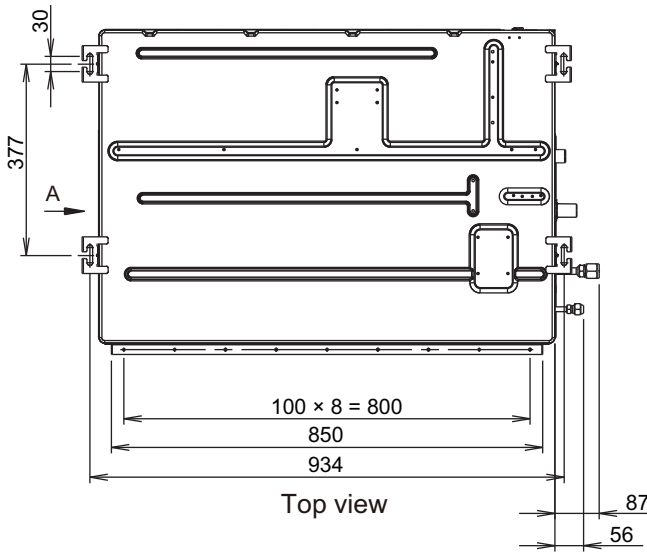

■ Model: ARXD018GLEH

Unit: mm

Rear view

View A

Top view

Side view

Front view

Bottom view

INDOOR
UNITS

INDOOR
UNITS

Installation space requirement

Unit: mm

In ceiling-concealed installations:

In wall-concealed installations:

INDOOR
UNITS

INDOOR
UNITS