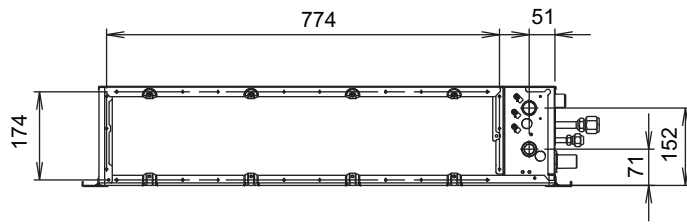

■ Model: ARXD018GLEH

Unit: mm

Rear view

View A

Top view

Side view

Front view

Bottom view

INDOOR
UNITS

INDOOR
UNITS

Installation space requirement

Unit: mm

In ceiling-concealed installations:

In wall-concealed installations:

INDOOR
UNITS

INDOOR
UNITS