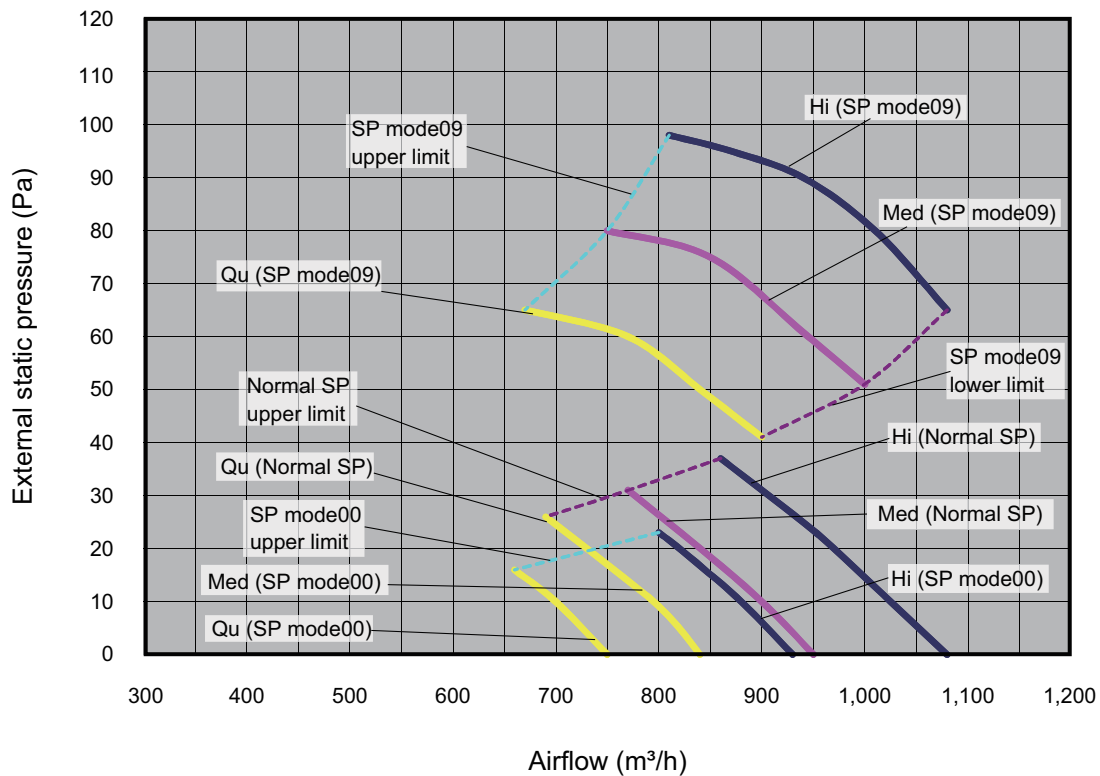

Model: ARXD018GLEH

*1: Available airflow rate range when Auto louver grille kit (option) is installed.

- Fan speed: HIGH
- Vertical airflow direction louver: Up

Cooling

Heating

INDOOR
UNITS

INDOOR
UNITS