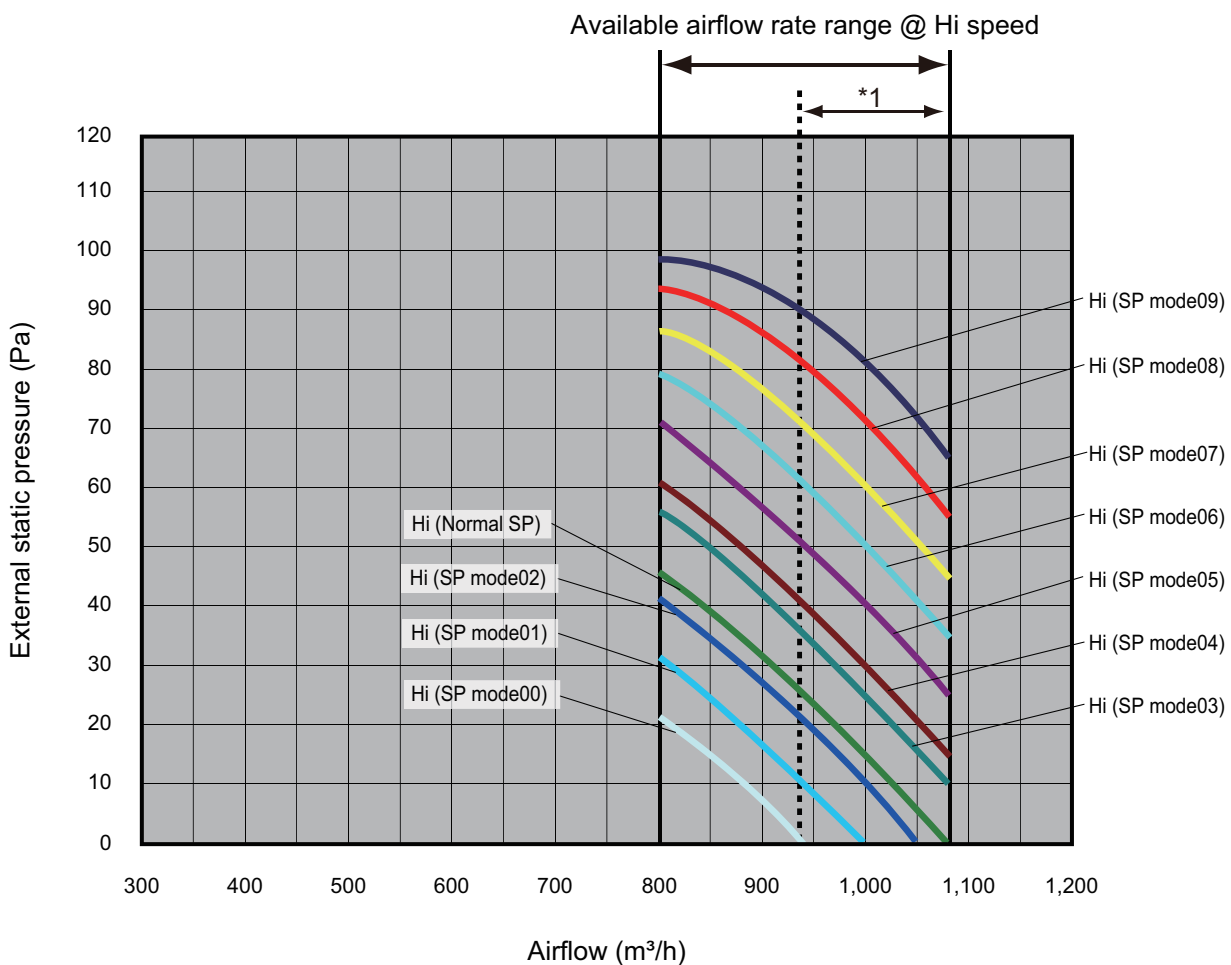

Model: ARXD018GLEH

*1: Available airflow rate range when Auto louver grille kit (option) is installed.

- Fan speed: HIGH
- Vertical airflow direction louver: Up

Cooling

Heating

INDOOR
UNITS

INDOOR
UNITS