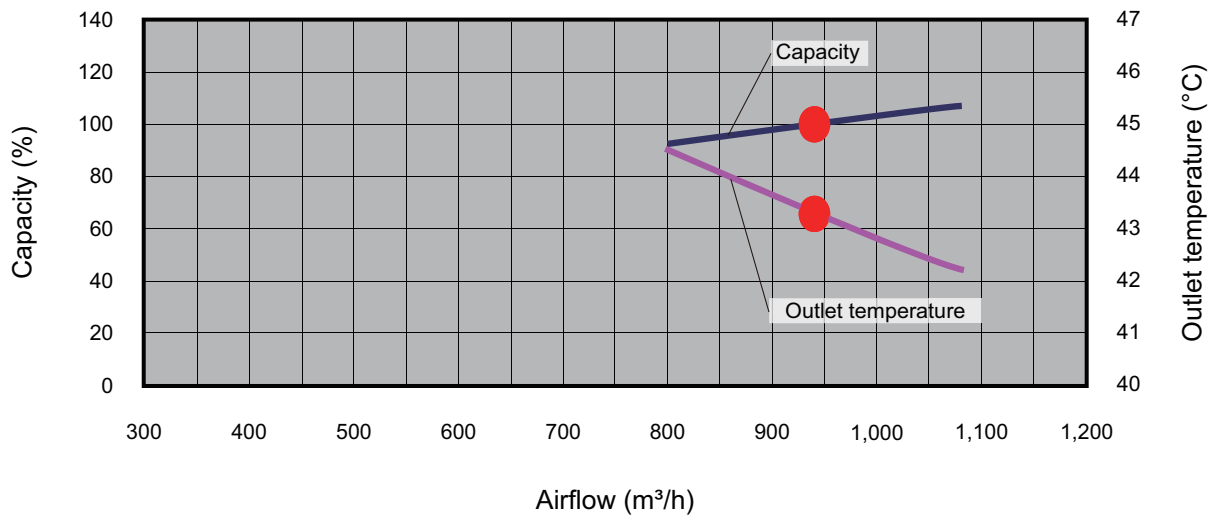

Model: ARXD018GLEH

*1: Available airflow rate range when Auto louver grille kit (option) is installed.

- Fan speed: HIGH
- Vertical airflow direction louver: Up

Cooling

Heating

INDOOR
UNITS

INDOOR
UNITS