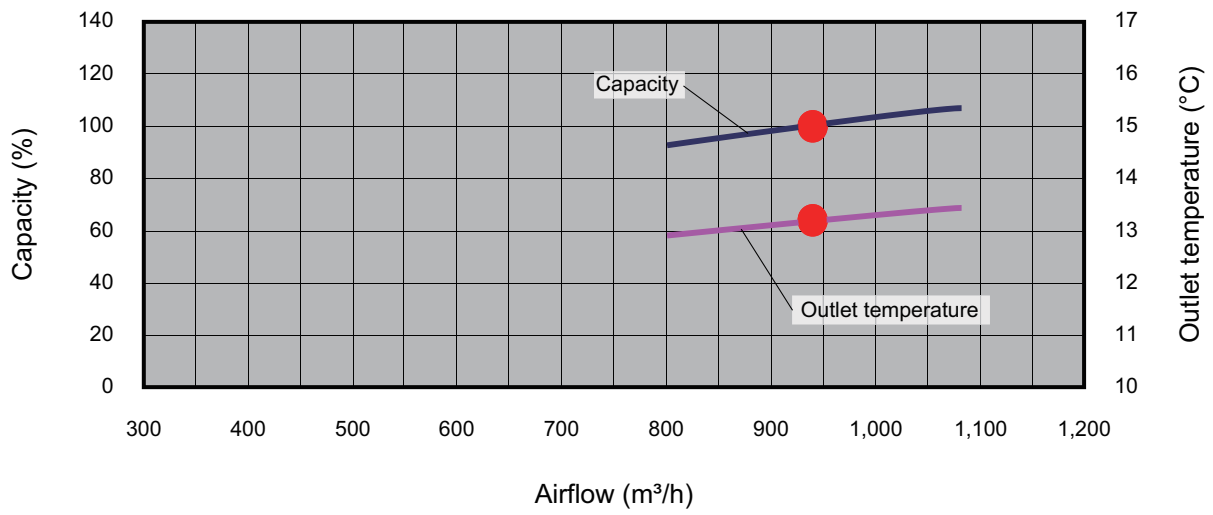

Model: ARXD018GLEH

*1: Available airflow rate range when Auto louver grille kit (option) is installed.

- Fan speed: HIGH
- Vertical airflow direction louver: Up

Cooling

Heating

INDOOR
UNITS

INDOOR
UNITS