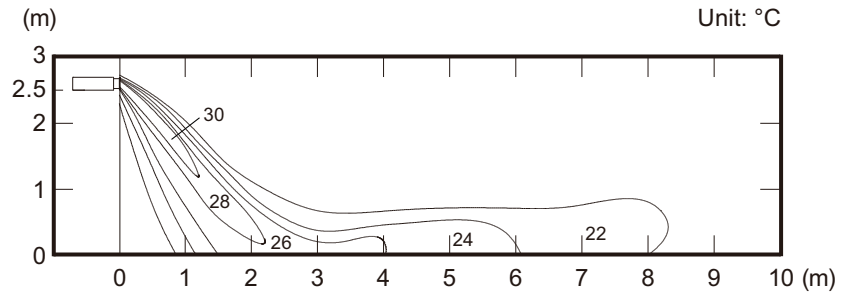

# Model: ARXD024GLEH (with UTD-GXSC-W)

Measuring conditions	Fan speed	Operation mode
	HIGH	FAN

• Air velocity distribution

INDOOR UNITS

INDOOR UNITS

Measuring conditions	Fan speed	Operation mode
NOTE: Reference data	HIGH	HEAT

• Air velocity distribution

Side view  
 Vertical airflow direction louver: Down  
 Horizontal airflow direction louver: Center

• Air temperature distribution

Side view  
 Vertical airflow direction louver: Down  
 Horizontal airflow direction louver: Center