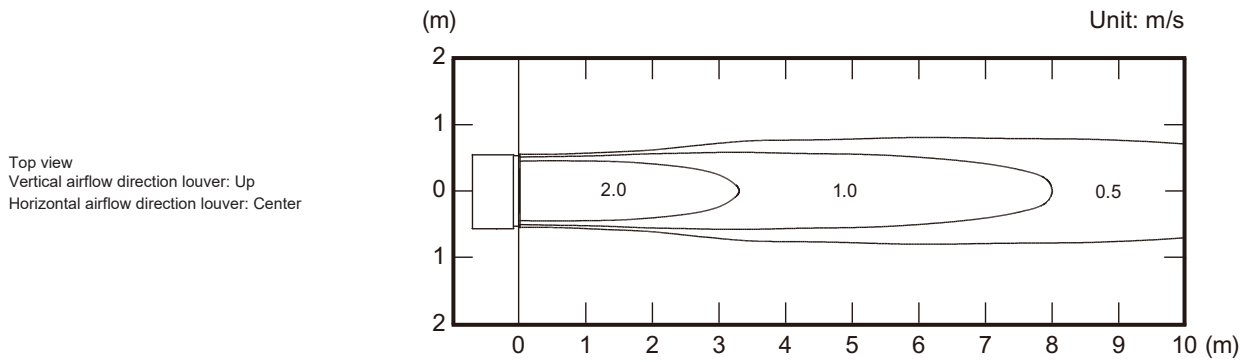

# Model: ARXD024GLEH (with UTD-GXSC-W)

Measuring conditions	Fan speed	Operation mode
	HIGH	FAN

• Air velocity distribution

INDOOR UNITS

INDOOR UNITS

Measuring conditions	Fan speed	Operation mode
NOTE: Reference data	HIGH	HEAT

• Air velocity distribution

Side view  
 Vertical airflow direction louver: Down  
 Horizontal airflow direction louver: Center

• Air temperature distribution

Side view  
 Vertical airflow direction louver: Down  
 Horizontal airflow direction louver: Center