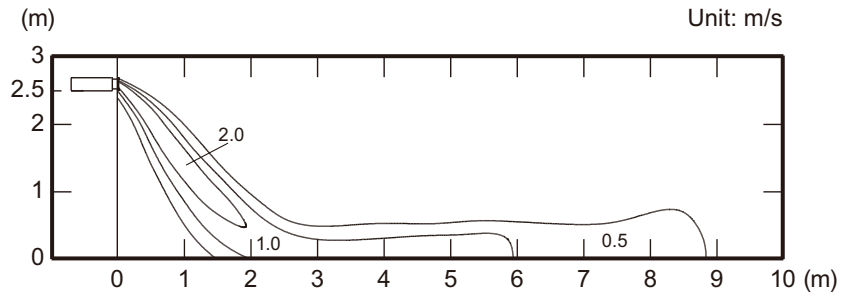

# Model: ARXD024GLEH (with UTD-GXSC-W)

Measuring conditions	Fan speed	Operation mode
	HIGH	FAN

• Air velocity distribution

INDOOR UNITS

INDOOR UNITS

Measuring conditions	Fan speed	Operation mode
NOTE: Reference data	HIGH	HEAT

• Air velocity distribution

Side view  
 Vertical airflow direction louver: Down  
 Horizontal airflow direction louver: Center

• Air temperature distribution

Side view  
 Vertical airflow direction louver: Down  
 Horizontal airflow direction louver: Center