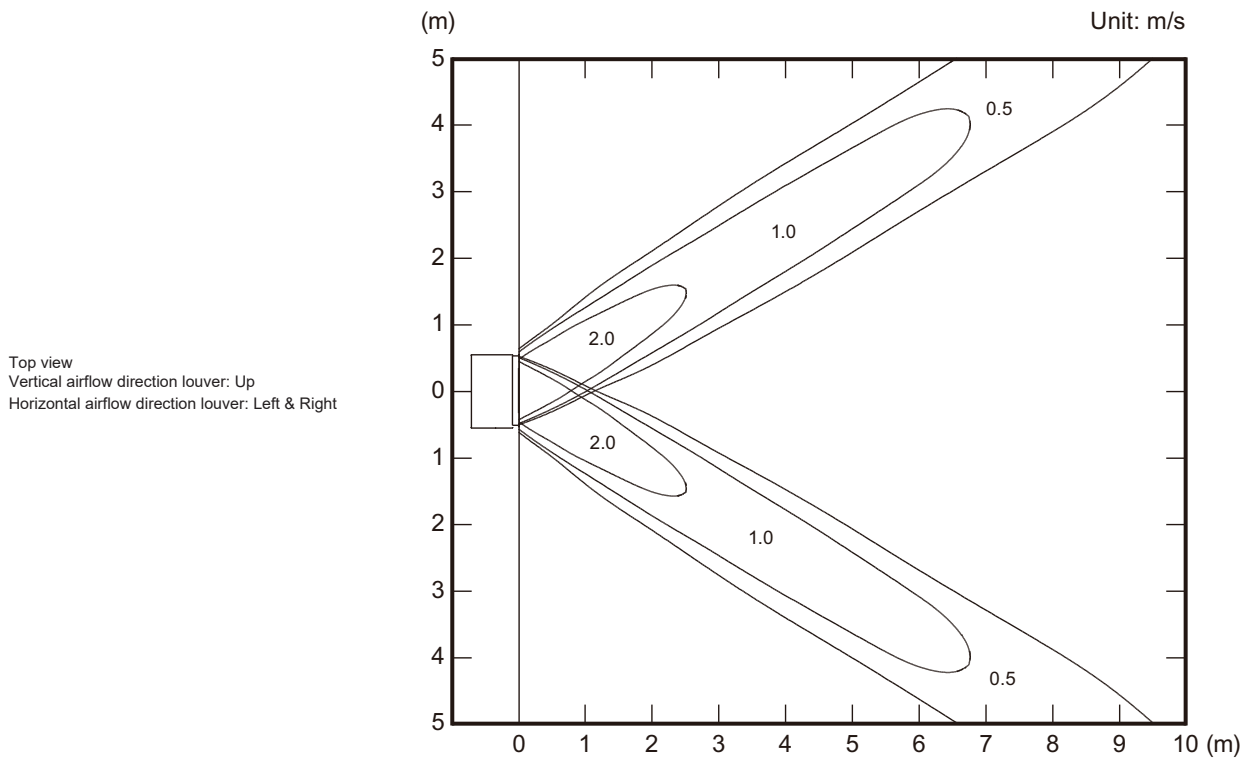

# Model: ARXD024GLEH (with UTD-GXSC-W)

Measuring conditions	Fan speed	Operation mode
	HIGH	FAN

• Air velocity distribution

INDOOR UNITS

INDOOR UNITS

Measuring conditions	Fan speed	Operation mode
NOTE: Reference data	HIGH	HEAT

• Air velocity distribution

Side view  
 Vertical airflow direction louver: Down  
 Horizontal airflow direction louver: Center

• Air temperature distribution

Side view  
 Vertical airflow direction louver: Down  
 Horizontal airflow direction louver: Center