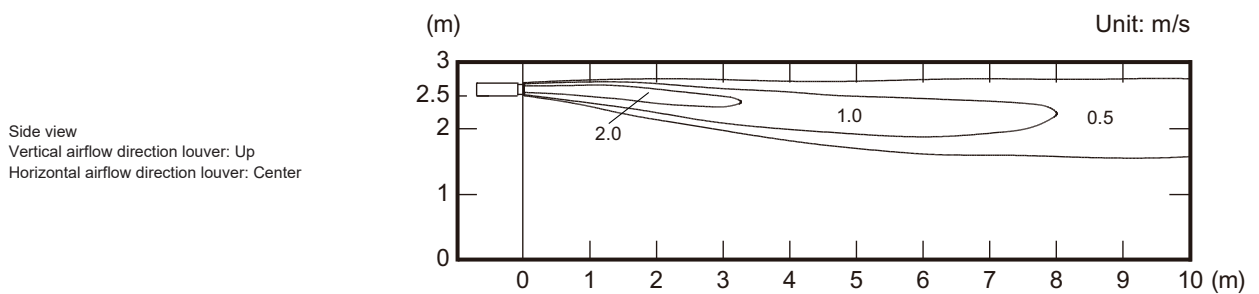

# Model: ARXD024GLEH (with UTD-GXSC-W)

Measuring conditions	Fan speed	Operation mode
	HIGH	FAN

• Air velocity distribution

INDOOR UNITS

INDOOR UNITS

Measuring conditions	Fan speed	Operation mode
NOTE: Reference data	HIGH	HEAT

• Air velocity distribution

Side view  
 Vertical airflow direction louver: Down  
 Horizontal airflow direction louver: Center

• Air temperature distribution

Side view  
 Vertical airflow direction louver: Down  
 Horizontal airflow direction louver: Center