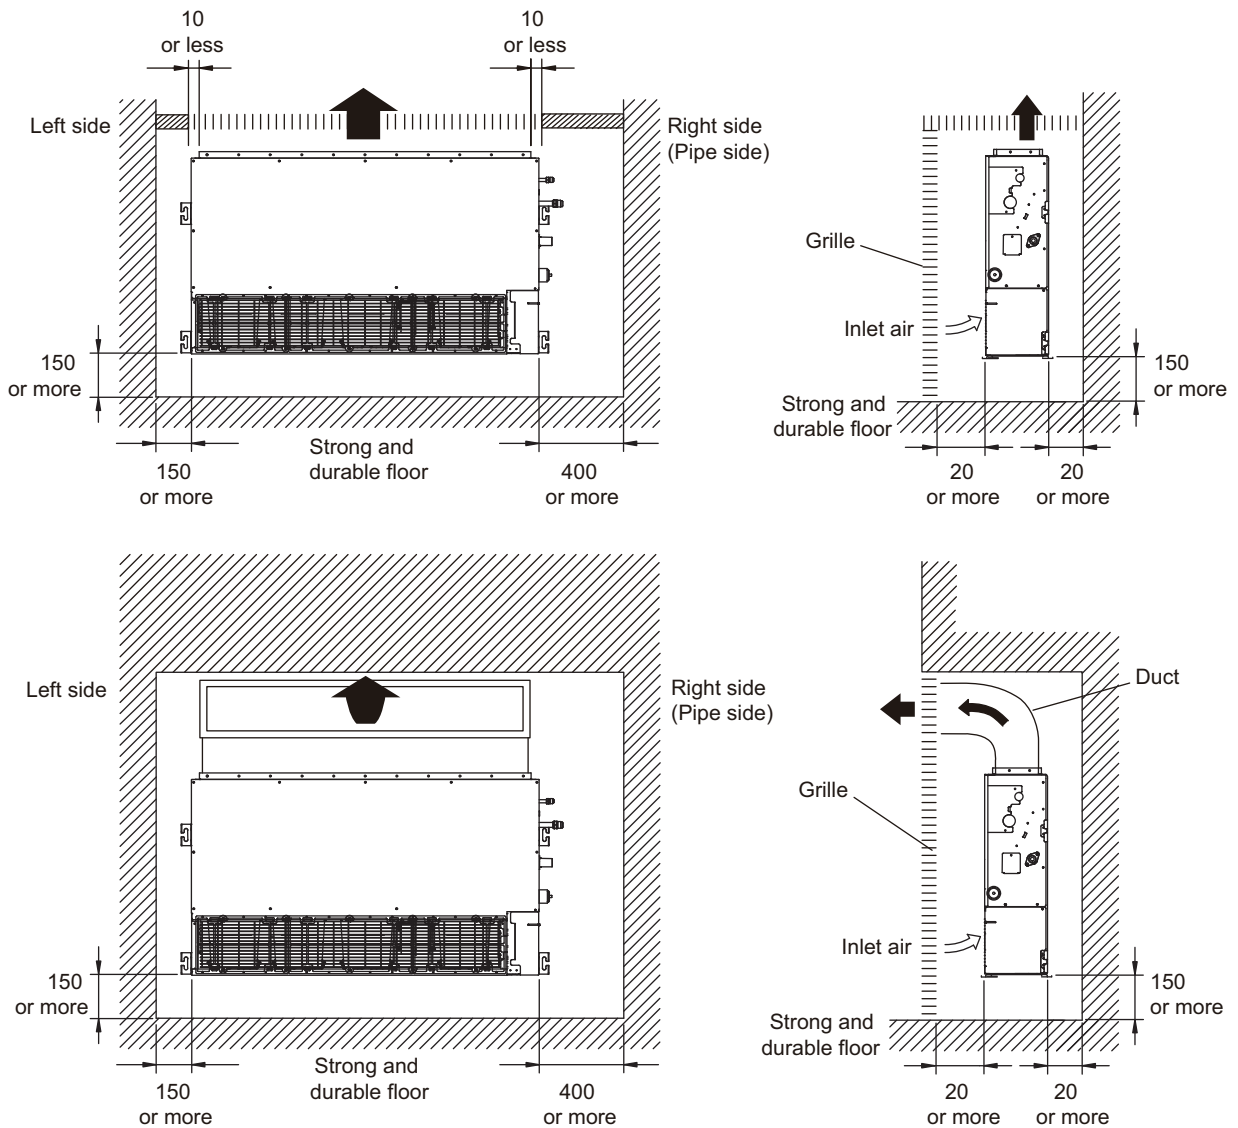

In wall-concealed installations:

INDOOR UNITS

INDOOR UNITS