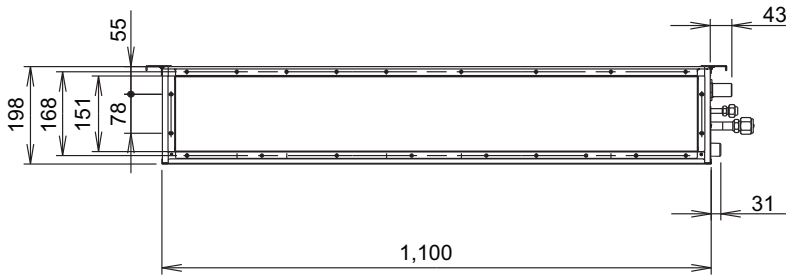

■ Model: ARXD024GLEH

Unit: mm

INDOOR  
UNITS

INDOOR  
UNITS

# Installation space requirement

Unit: mm