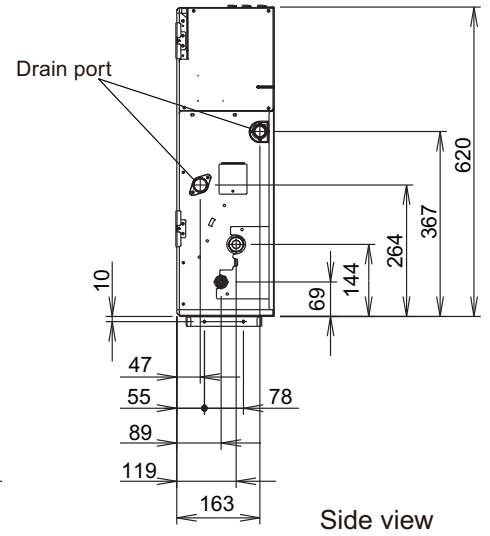

■ Model: ARXD024GLEH

Unit: mm

INDOOR  
UNITS

INDOOR  
UNITS

# Installation space requirement

Unit: mm