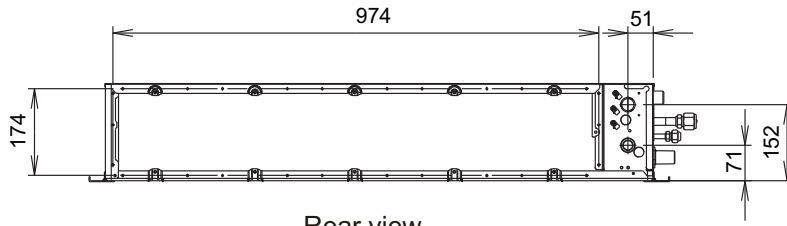

■ Model: ARXD024GLEH

Unit: mm

INDOOR  
UNITS

INDOOR  
UNITS

# Installation space requirement

Unit: mm