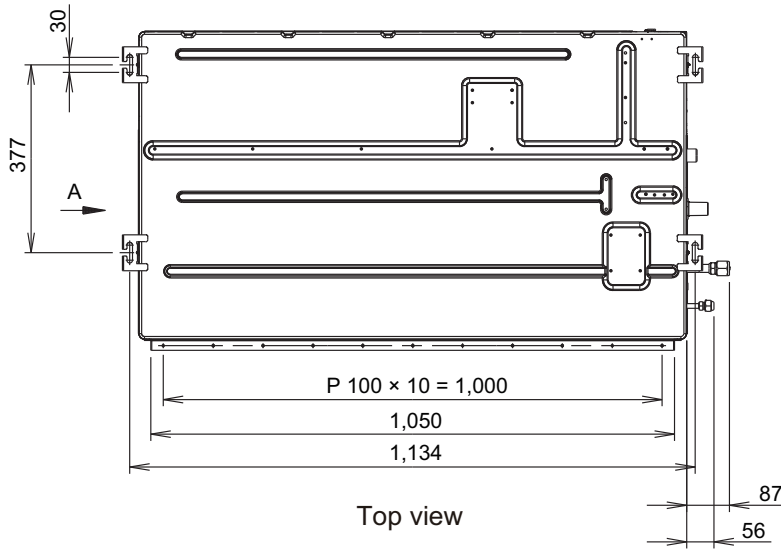

■ Model: ARXD024GLEH

Unit: mm

INDOOR  
UNITS

INDOOR  
UNITS

# Installation space requirement

Unit: mm