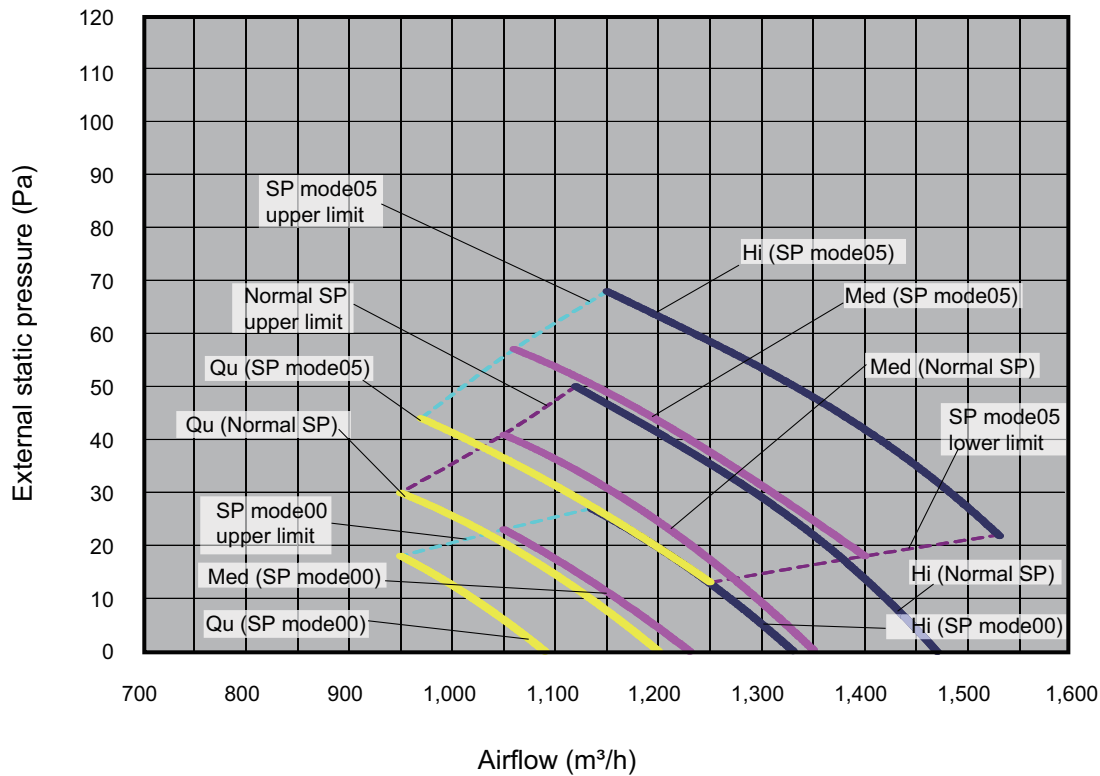

Model: ARXD024GLEH

*1: Available airflow rate range when Auto louver grille kit (option) is installed.

- Fan speed: HIGH
- Vertical airflow direction louver: Up

Cooling

Heating

INDOOR
UNITS

INDOOR
UNITS