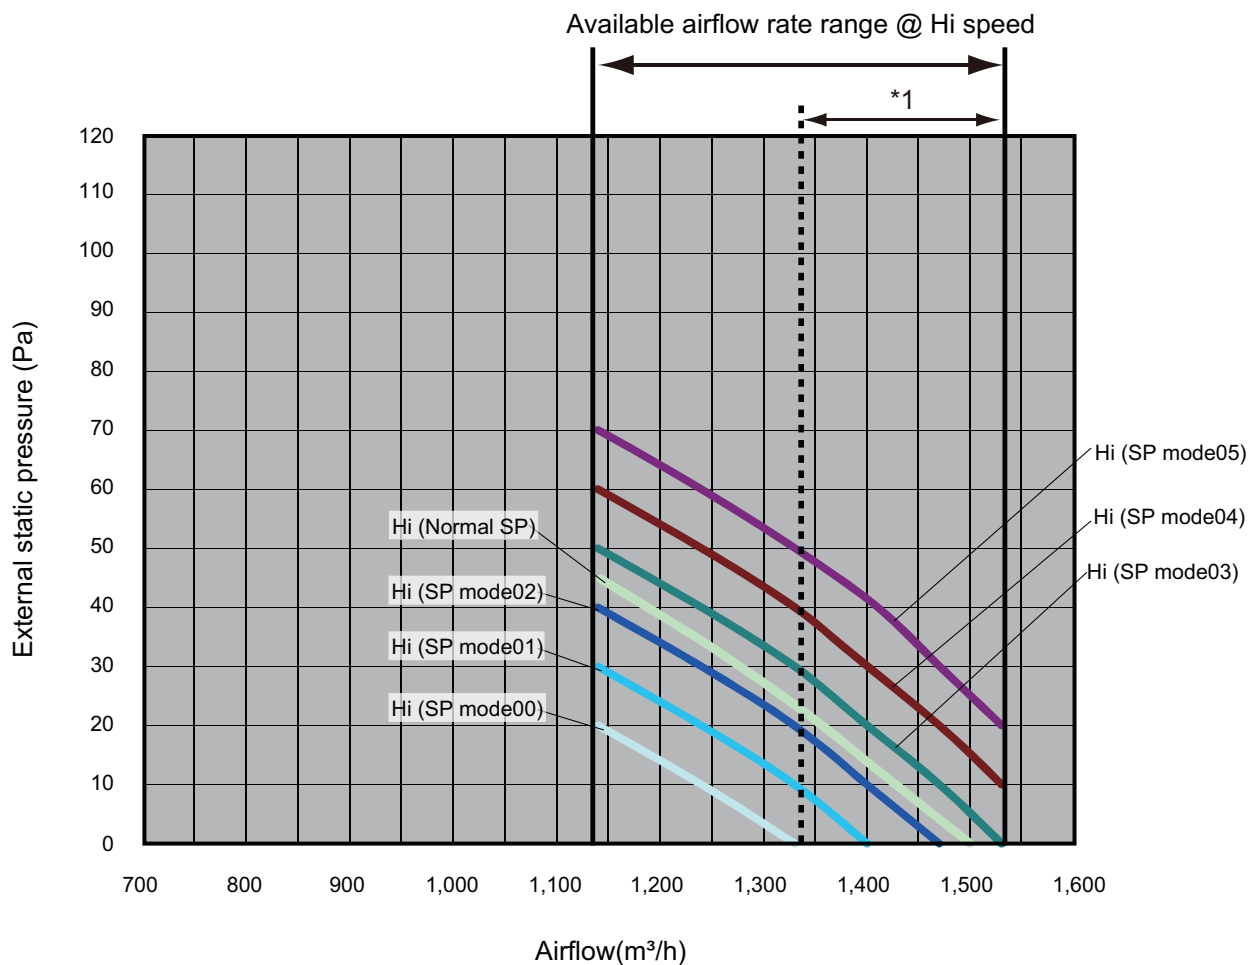

Model: ARXD024GLEH

*1: Available airflow rate range when Auto louver grille kit (option) is installed.

- Fan speed: HIGH
- Vertical airflow direction louver: Up

Cooling

Heating

INDOOR
UNITS

INDOOR
UNITS