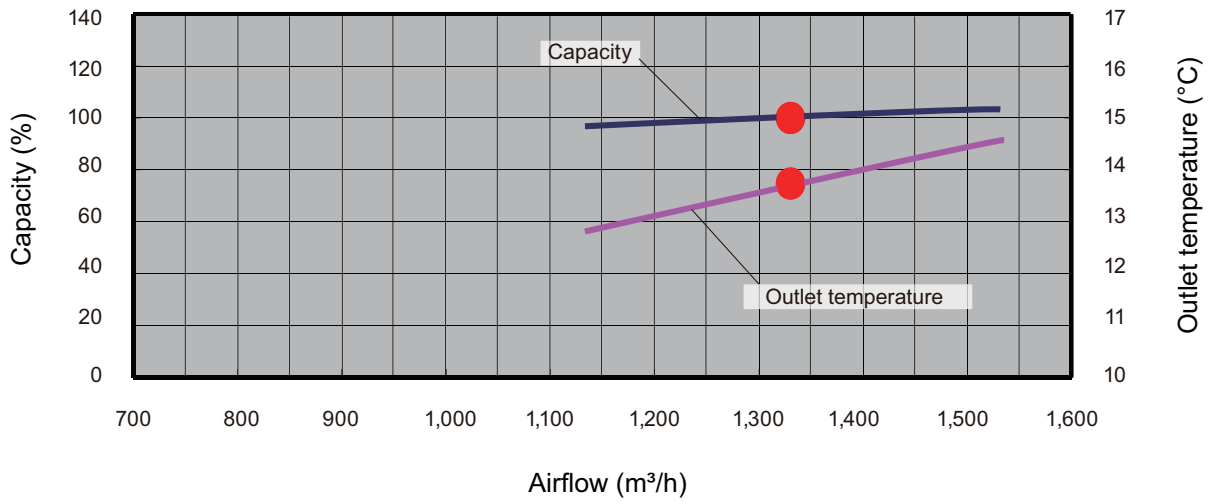

Model: ARXD024GLEH

*1: Available airflow rate range when Auto louver grille kit (option) is installed.

- Fan speed: HIGH
- Vertical airflow direction louver: Up

Cooling

Heating

INDOOR
UNITS

INDOOR
UNITS