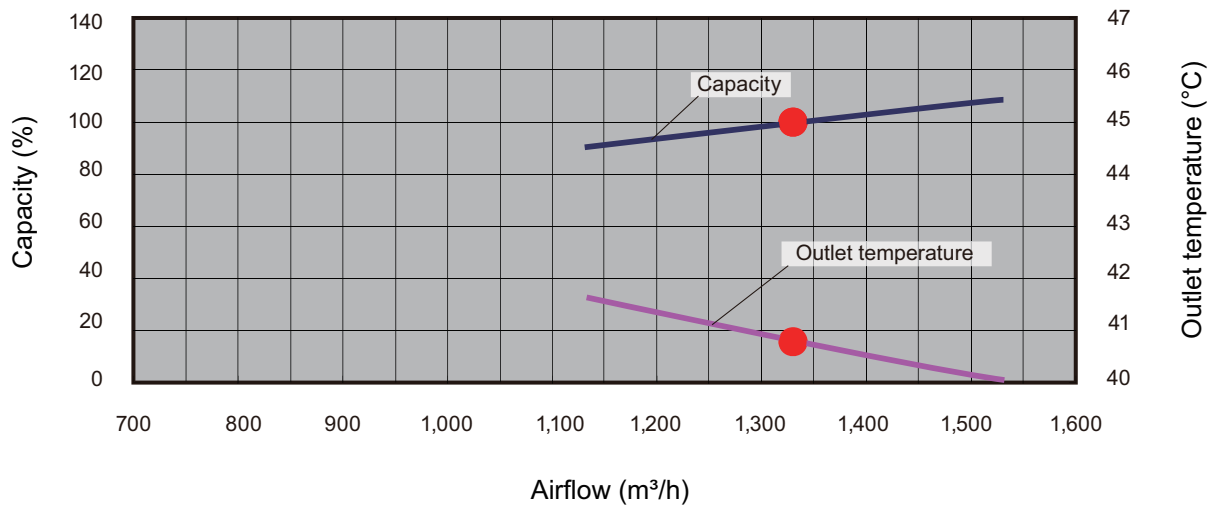

Model: ARXD024GLEH

*1: Available airflow rate range when Auto louver grille kit (option) is installed.

- Fan speed: HIGH
- Vertical airflow direction louver: Up

Cooling

Heating

INDOOR
UNITS

INDOOR
UNITS