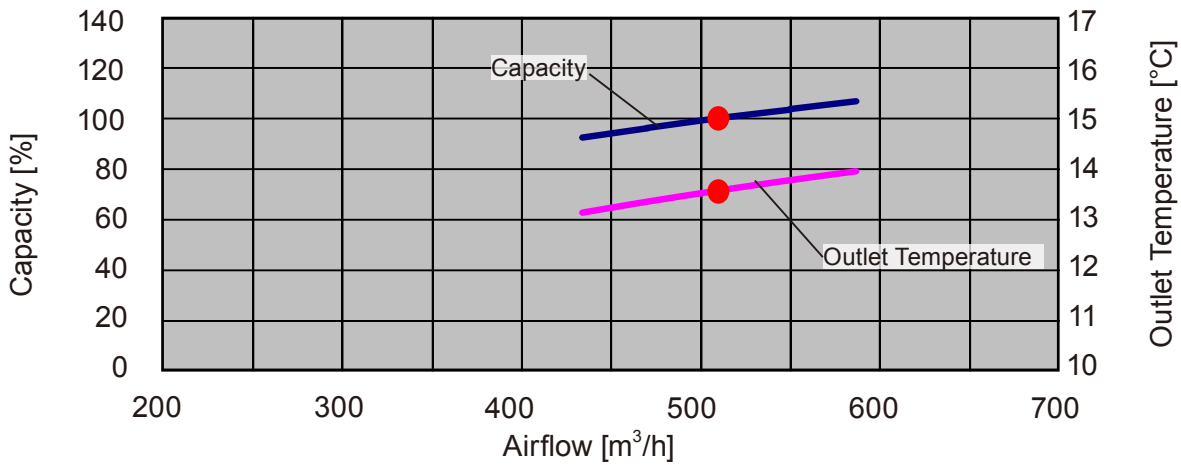

### ● Cooling

### ● Heating

\*1: Available airflow rate range when Auto louver grille (option) is installed.  
 Fan speed : High  
 Vertical flap : Up

**Cooling**

**Heating**