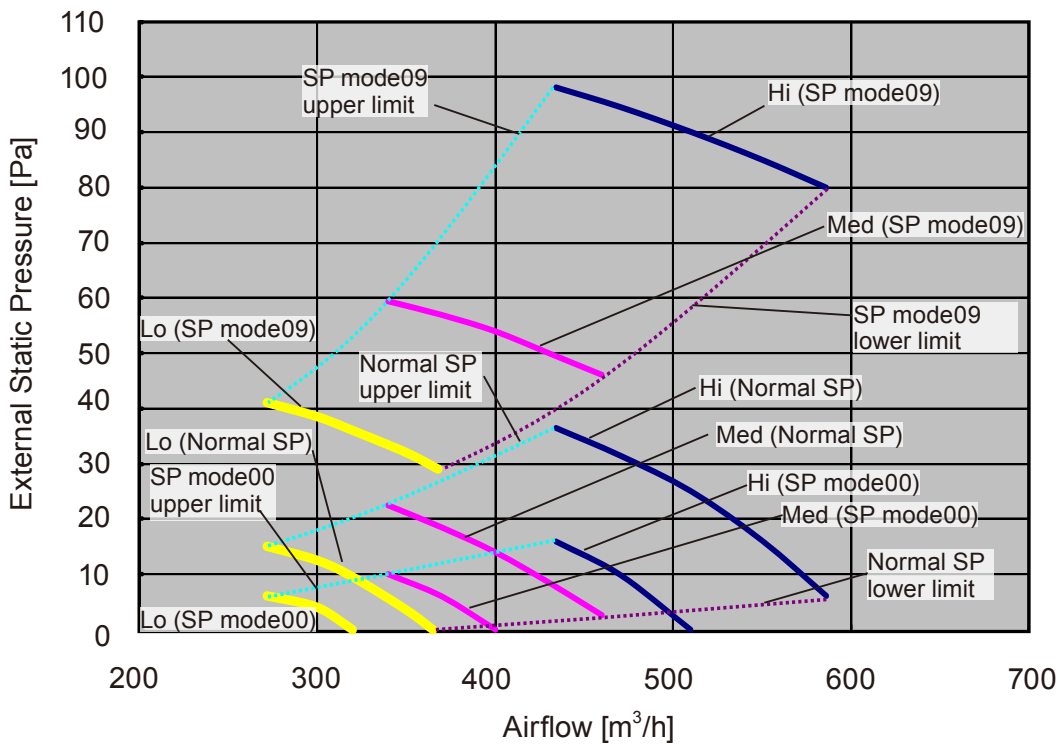

# 6-3. SLIM DUCT / SLIM CONCEALED FLOOR TYPE

### ● Heating

\*1: Available airflow rate range when Auto louver grille (option) is installed.  
 Fan speed : High  
 Vertical flap : Up

**Cooling**

**Heating**