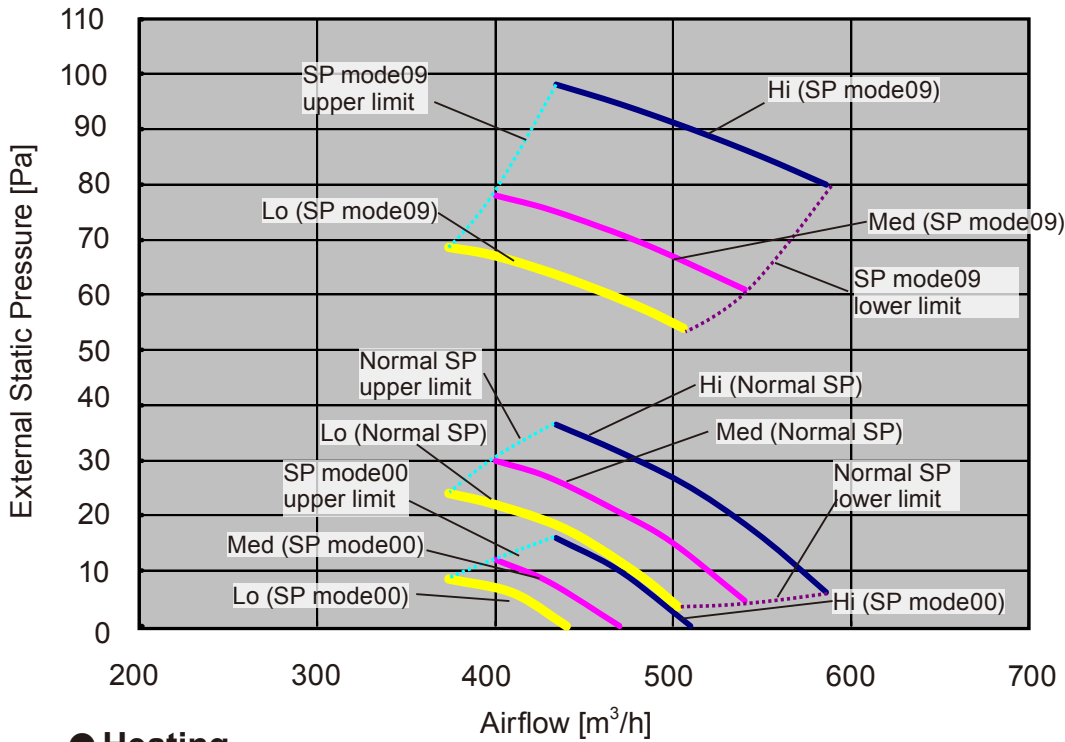

# 6-3. SLIM DUCT / SLIM CONCEALED FLOOR TYPE

### ● Heating

\*1: Available airflow rate range when Auto louver grille (option) is installed.  
 Fan speed : High  
 Vertical flap : Up

**Cooling**

**Heating**