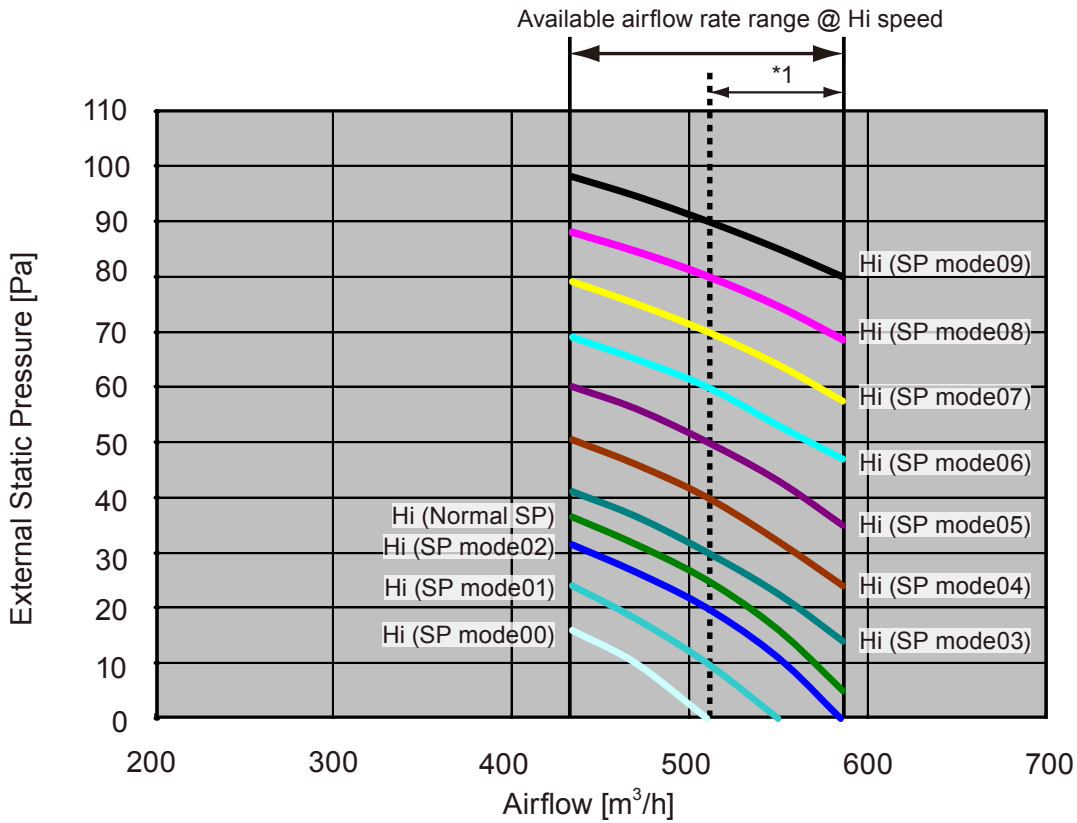

# 6-3. SLIM DUCT / SLIM CONCEALED FLOOR TYPE

### ● Heating

\*1: Available airflow rate range when Auto louver grille (option) is installed.  
 Fan speed : High  
 Vertical flap : Up

**Cooling**

**Heating**