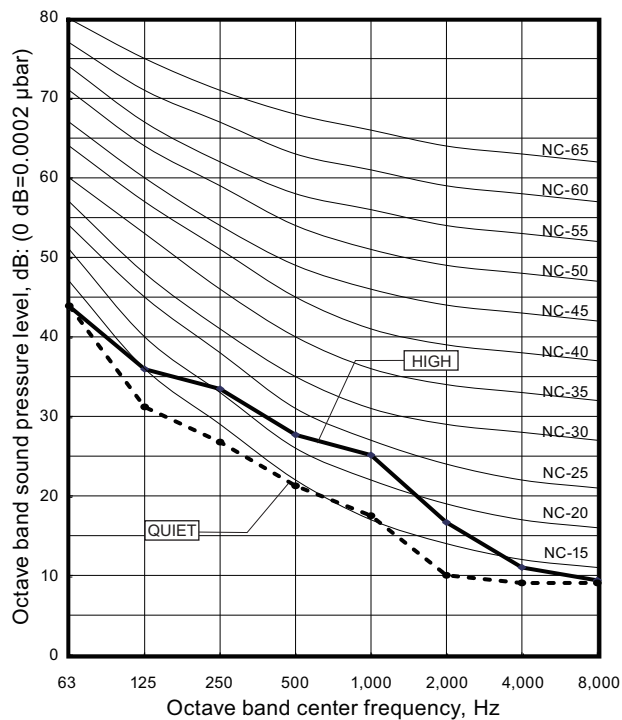

6. Operation noise (sound pressure)

6-1. Noise level curve

Model: ARXG09KLLAP

Cooling

Heating

Model: ARXG12KLLAP

Cooling

Heating