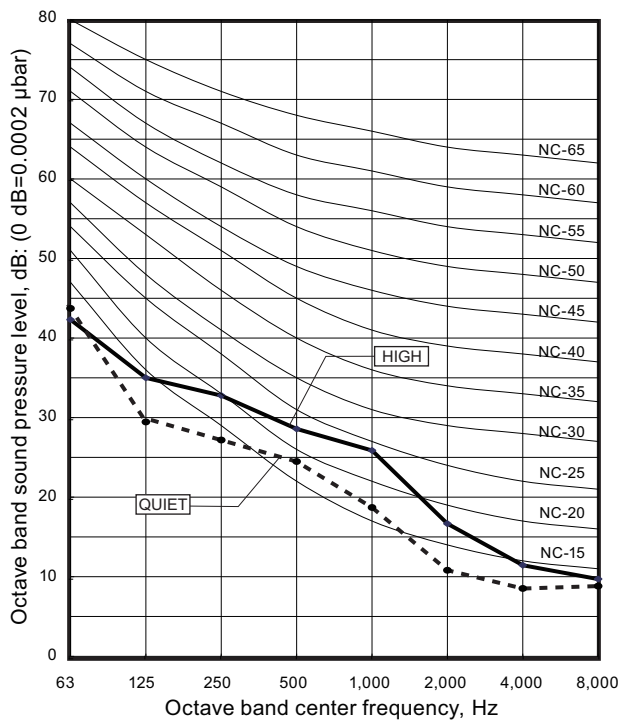

6. Operation noise (sound pressure)

6-1. Noise level curve

Model: ARXG09KLLAP

Cooling

Heating

Model: ARXG12KLLAP

Cooling

Heating