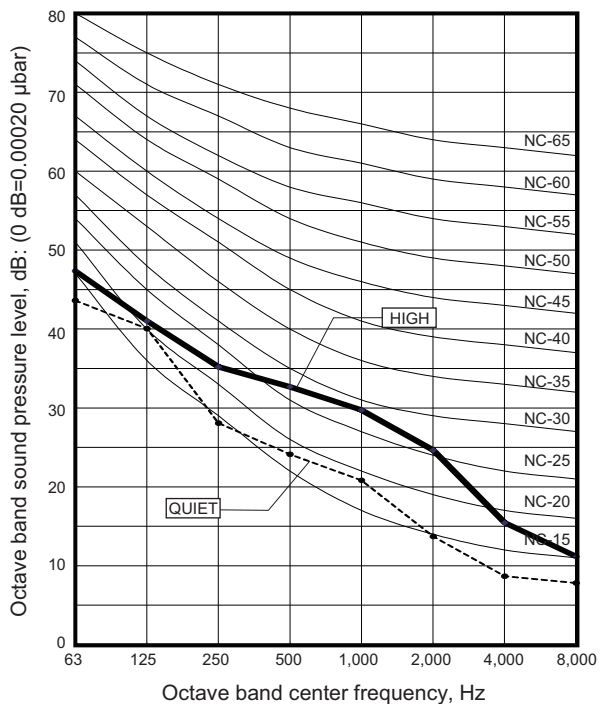

■ Model: ARXG14KLLAP

● Cooling