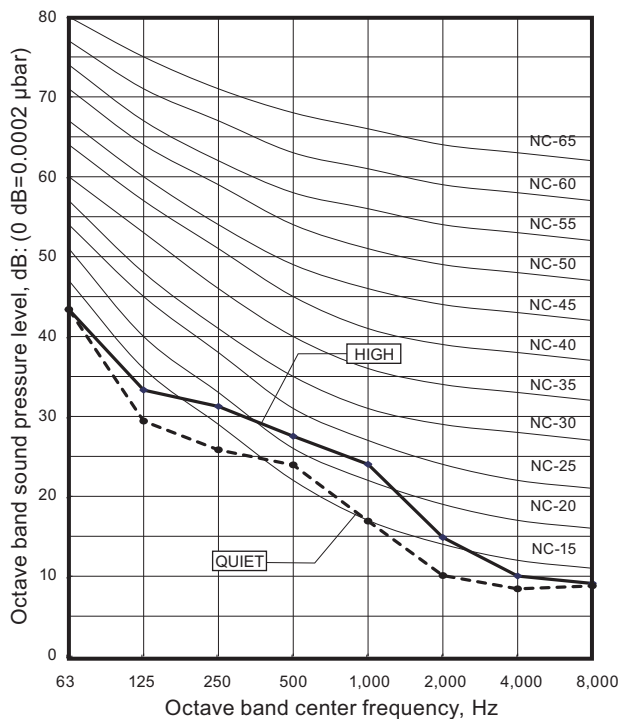

6. Operation noise (sound pressure)

6-1. Noise level curve

Model: ARXG09KLLAP

Cooling

Heating

Model: ARXG12KLLAP

Cooling

Heating