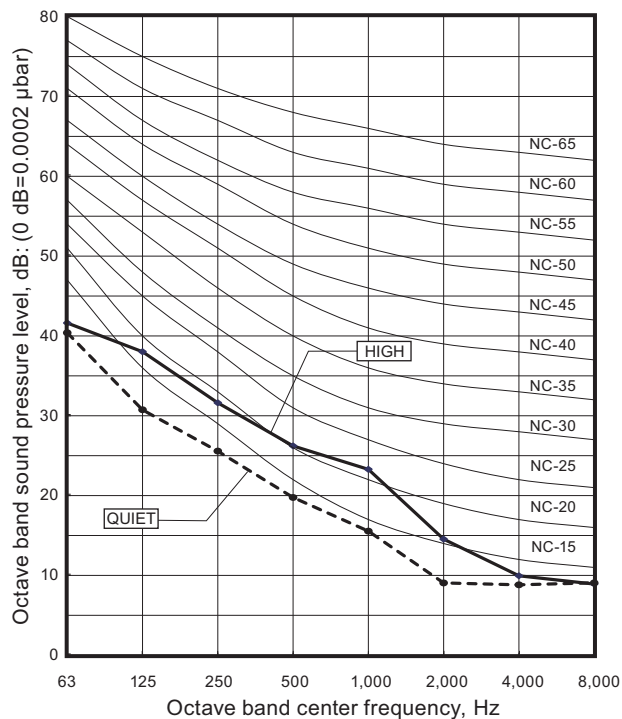

6. Operation noise (sound pressure)

6-1. Noise level curve

Model: ARXG09KLLAP

Cooling

Heating

Model: ARXG12KLLAP

Cooling

Heating