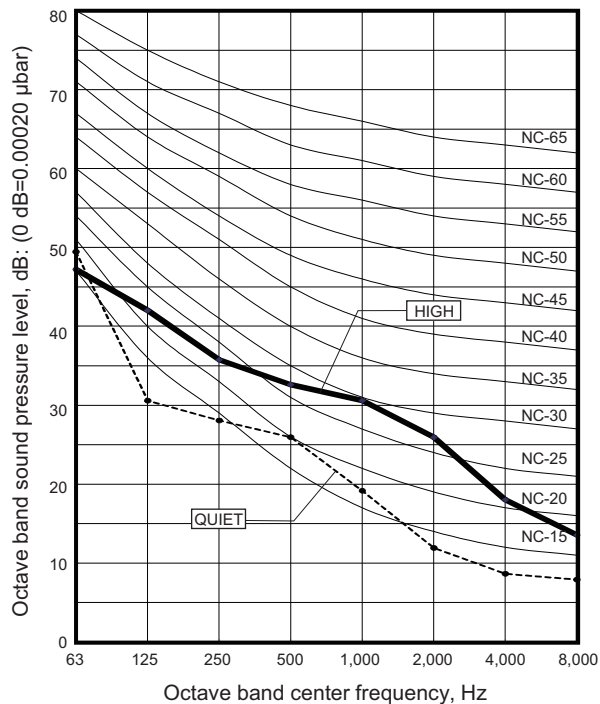

■ Model: ARXG14KLLAP

● Cooling

● Heating

■ Model: ARXG18KLLAP

● Cooling

● Heating