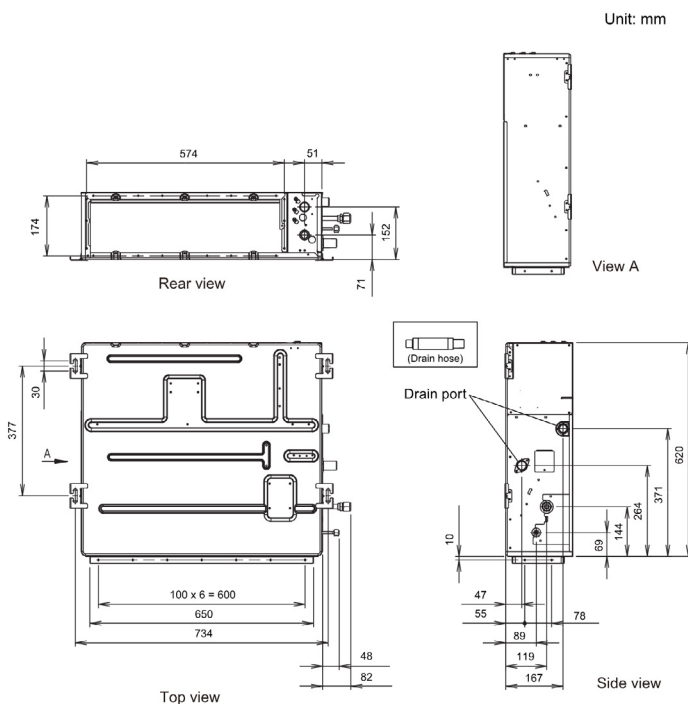

Related Items

- [AOYG09KATA](#) 2.5kW Economy Outdoor Unit - R32 Single Phase
- [AOYG09KBTB](#) 2.5kW Outdoor Unit - R32 Single Phase
- [AOYG14KBTA2](#) 4.0kW 2 Way Multi Outdoor Unit - R32 1 Ph
- [AOYG18KBTA2](#) 5.0kW 2 Way Multi Outdoor Unit - R32 1 Ph
- [AOYG18KBTA3](#) 5.4kW 3 Way Multi Outdoor Unit - R32 1 Ph
- [AOYG24KBTA3](#) 6.8kW 3 Way Multi Outdoor Unit - R32 1 Ph
- [AOYG30KBTA4](#) 8.0kW 4 Way Multi Outdoor Unit - R32 1 Ph
- [AOYG36KBTA5](#) 10.0kW 5 Way Multi Outdoor Unit - R32 1 Ph
- [UTZVXAA](#) Fresh Air Intake Kit for Compact Cassette
- [UTDGXTAW](#) Auto Louvre Grille Kit (Size 07-14 IU's)
- [UTYTFXSZ1](#) Wireless LAN interface
- [UTYRNRZY5](#) Touch Screen Remote Controller
- [UTYRCRYZ1](#) Compact Simple Remote controller
- [UTYRVNYM](#) LCD Wired Remote Controller
- [UTYRHRY](#) Simple Remote Controller (without Master Control)
- [UTYRSRY](#) Simple Remote Controller (with Master Control)
- [UTYRSNYM](#) Simplified Wired Remote Controller
- [UTYTERX](#) External switch controller
- [FJRCWIF11](#) IntesisHome Wireless LAN Adapter for Splits & VRF
- [UTYXSZX](#) Remote Sensor Unit (for All Duct type)
- [UTYLBTYM](#) Infra-Red Receiver Kit, Receiver Wire -9710358012
- [UTYVTGX](#) Splits Network Converter (DC Powered)
- [UTYVTGXV](#) Splits Network Converter (AC Powered)
- [UTYXWZXZG](#) External Connect Kit