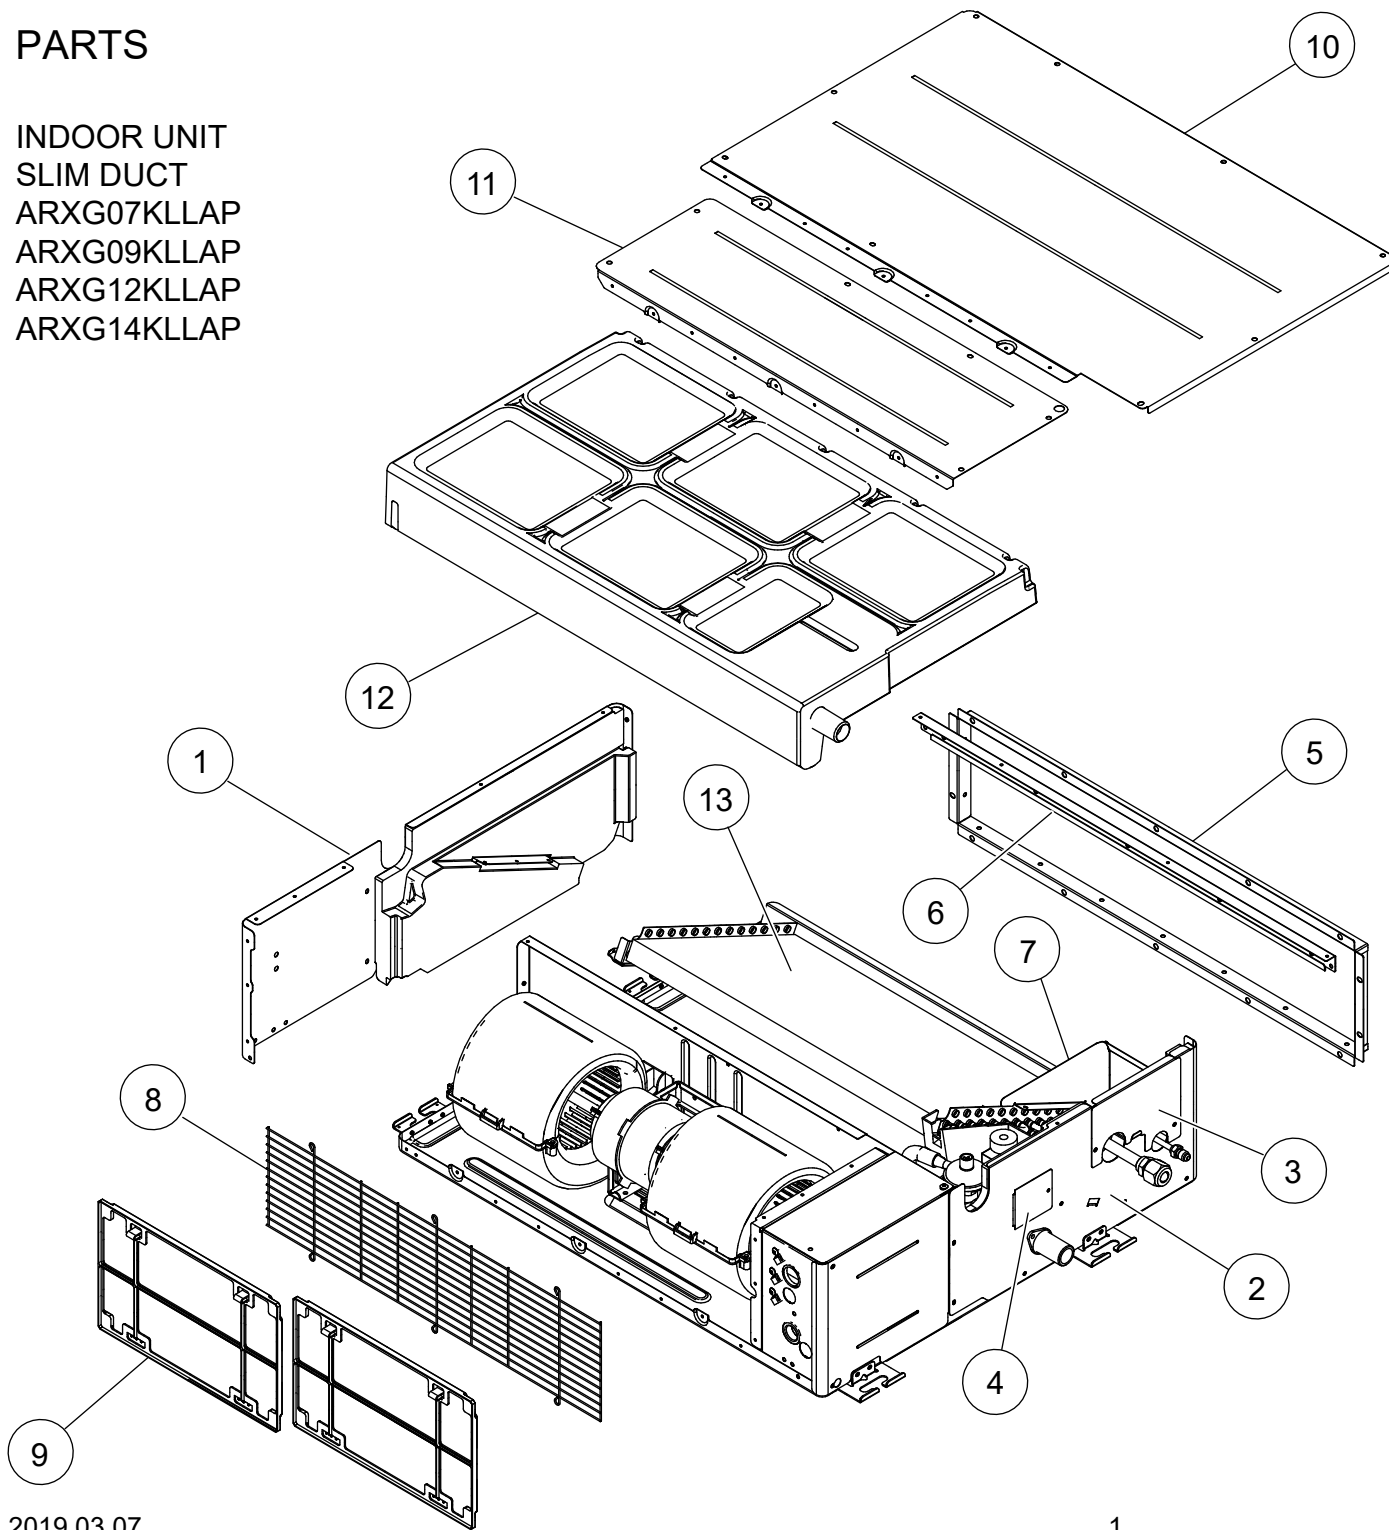

PARTS

INDOOR UNIT
SLIM DUCT
ARXG07KLLAP
ARXG09KLLAP
ARXG12KLLAP
ARXG14KLLAP

Ref	Description	Parts number
1	Side Panel R Sub Assy	9379906012
2	Side Panel L Sub Assy	9379907019
3	Pipe Panel Sub Assy	9379900003
4	Panel (Window) Sub Assy	9379915007
5	Outlet Frame Assy	9380042006
6	Front Panel (2 Fan)	9380594000
7	Valve Cover Sub Assy	9379576017
8	Fan Guard (2 Fan)	9380589006
9	Air Filter	9379574006
10	Main Panel (2 Fan)	9380602019
11	Cabinet Panel (2 Fan)	9380597001
12	Drain Pan Sub Assy	9381209002
13	Evaporator Total Assy (07)	9380682509
13	Evaporator Total Assy (09, 12, 14)	9380682486

INDOOR UNIT
SLIM DUCT
ARXG07KLLAP
ARXG09KLLAP
ARXG12KLLAP
ARXG14KLLAP

Ref	Description	Parts number
21	Top Panel Sub Assy	9379908030
22	Sirroco Fan Assy	9379570015
23	Rubber (Vibration Proof)	9379644006
24	Casing B	9379572019
25	Casing U	9379571012
26	Fan Motor Assy (07)	9379047166
26	Fan Motor Assy (09, 12, 14)	9379047159
27	Hose Sub Assy	9378450097
28	Drain Pump Sub Assy	9379914062
29	Float Switch Sub Assy	9378593039
30	Drain Hose Assy	9379913003

INDOOR UNIT
 SLIM DUCT
 ARXG07KLLAP
 ARXG09KLLAP
 ARXG12KLLAP
 ARXG14KLLAP

Ref	Description	Parts number
31	Power Supply PCB	9710661006
32	Main PCB (ARXG07KLLAP)	9710624308
32	Main PCB (ARXG09KLLAP)	9710624209
32	Main PCB (ARXG12KLLAP)	9710624216
32	Main PCB (ARXG14KLLAP)	9710624148
33	2 way Remote PCB	9710019005
34	Terminal 3P	9900568009
35	Terminal 3P (Wired Remote)	9900896003
--	Room Thermistor	9900653019
--	Pipe Thermistor	9900942045