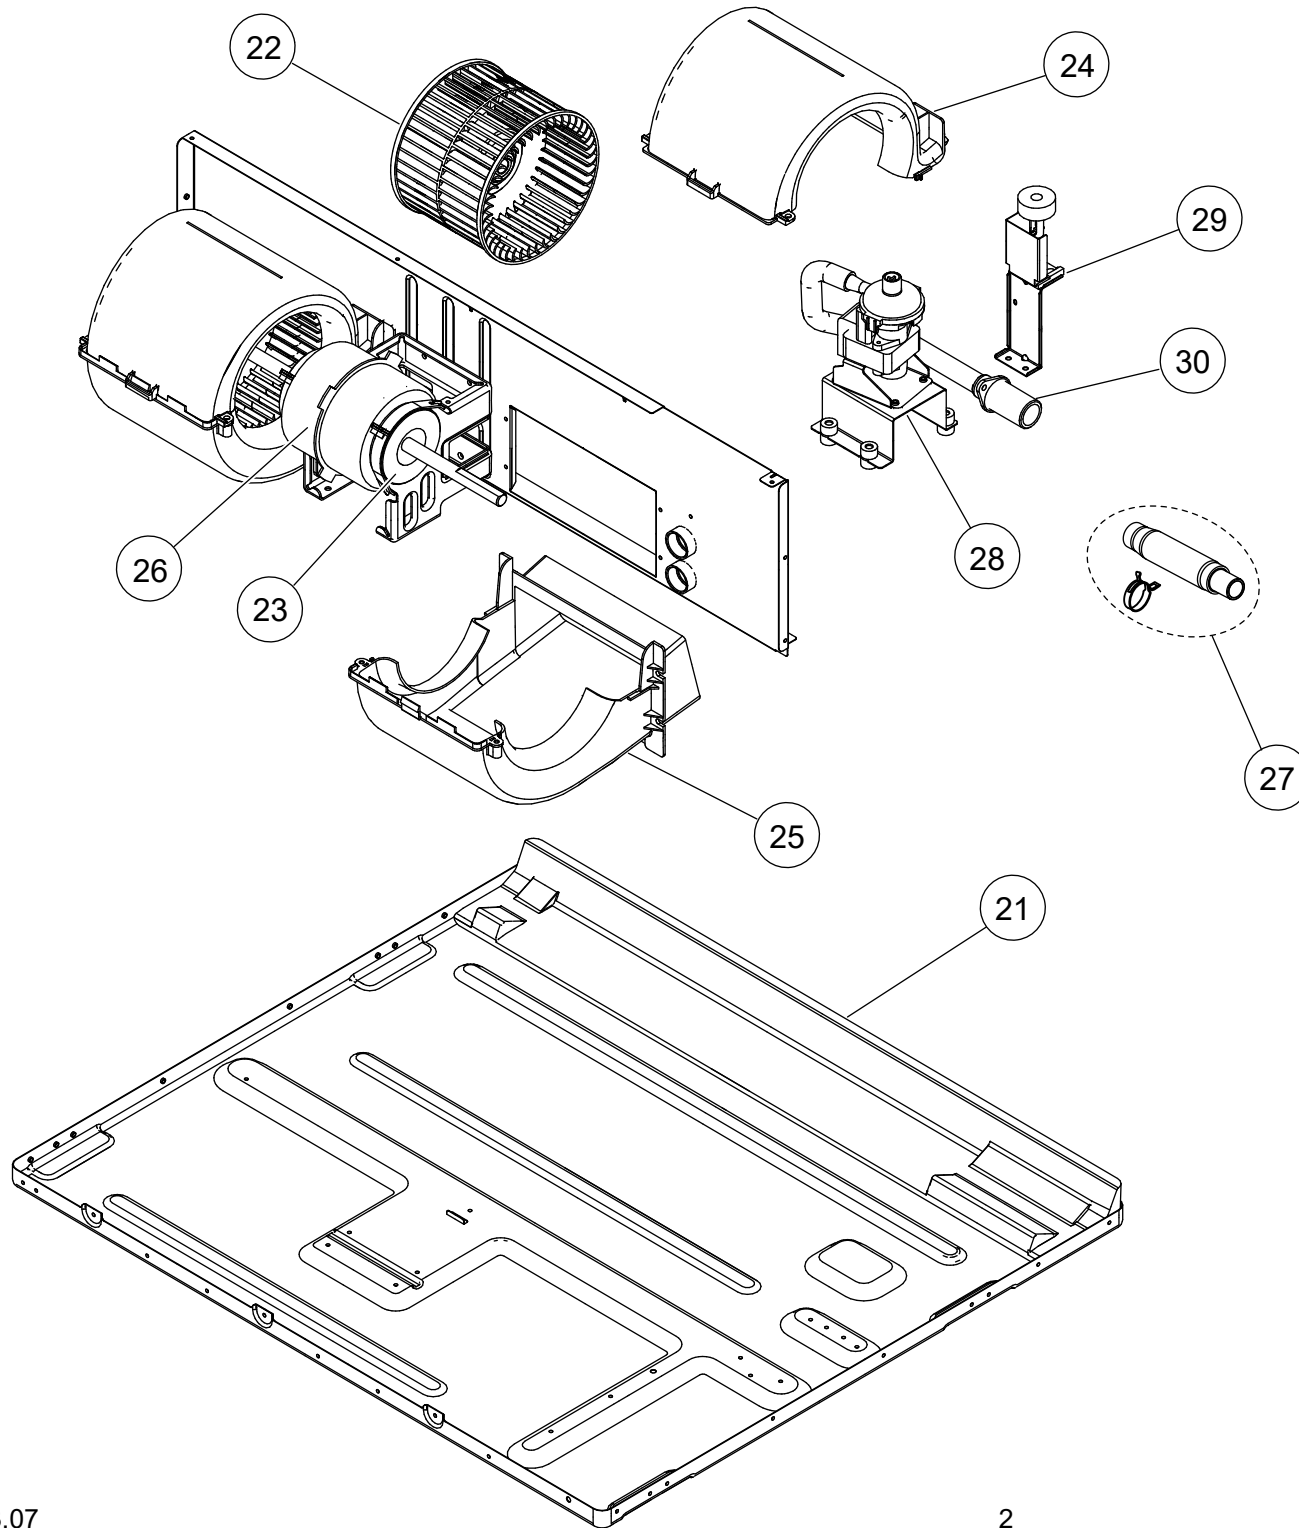

PARTS

INDOOR UNIT
SLIM DUCT
ARXG07KLLAP
ARXG09KLLAP
ARXG12KLLAP
ARXG14KLLAP

Ref	Description	Parts number
1	Side Panel R Sub Assy	9379906012
2	Side Panel L Sub Assy	9379907019
3	Pipe Panel Sub Assy	9379900003
4	Panel (Window) Sub Assy	9379915007
5	Outlet Frame Assy	9380042006
6	Front Panel (2 Fan)	9380594000
7	Valve Cover Sub Assy	9379576017
8	Fan Guard (2 Fan)	9380589006
9	Air Filter	9379574006
10	Main Panel (2 Fan)	9380602019
11	Cabinet Panel (2 Fan)	9380597001
12	Drain Pan Sub Assy	9381209002
13	Evaporator Total Assy (07)	9380682509
13	Evaporator Total Assy (09, 12, 14)	9380682486

INDOOR UNIT
SLIM DUCT
ARXG07KLLAP
ARXG09KLLAP
ARXG12KLLAP
ARXG14KLLAP

Ref	Description	Parts number
21	Top Panel Sub Assy	9379908030
22	Sirroco Fan Assy	9379570015
23	Rubber (Vibration Proof)	9379644006
24	Casing B	9379572019
25	Casing U	9379571012
26	Fan Motor Assy (07)	9379047166
26	Fan Motor Assy (09, 12, 14)	9379047159
27	Hose Sub Assy	9378450097
28	Drain Pump Sub Assy	9379914062
29	Float Switch Sub Assy	9378593039
30	Drain Hose Assy	9379913003

INDOOR UNIT
 SLIM DUCT
 ARXG07KLLAP
 ARXG09KLLAP
 ARXG12KLLAP
 ARXG14KLLAP

Ref	Description	Parts number
31	Power Supply PCB	9710661006
32	Main PCB (ARXG07KLLAP)	9710624308
32	Main PCB (ARXG09KLLAP)	9710624209
32	Main PCB (ARXG12KLLAP)	9710624216
32	Main PCB (ARXG14KLLAP)	9710624148
33	2 way Remote PCB	9710019005
34	Terminal 3P	9900568009
35	Terminal 3P (Wired Remote)	9900896003
--	Room Thermistor	9900653019
--	Pipe Thermistor	9900942045