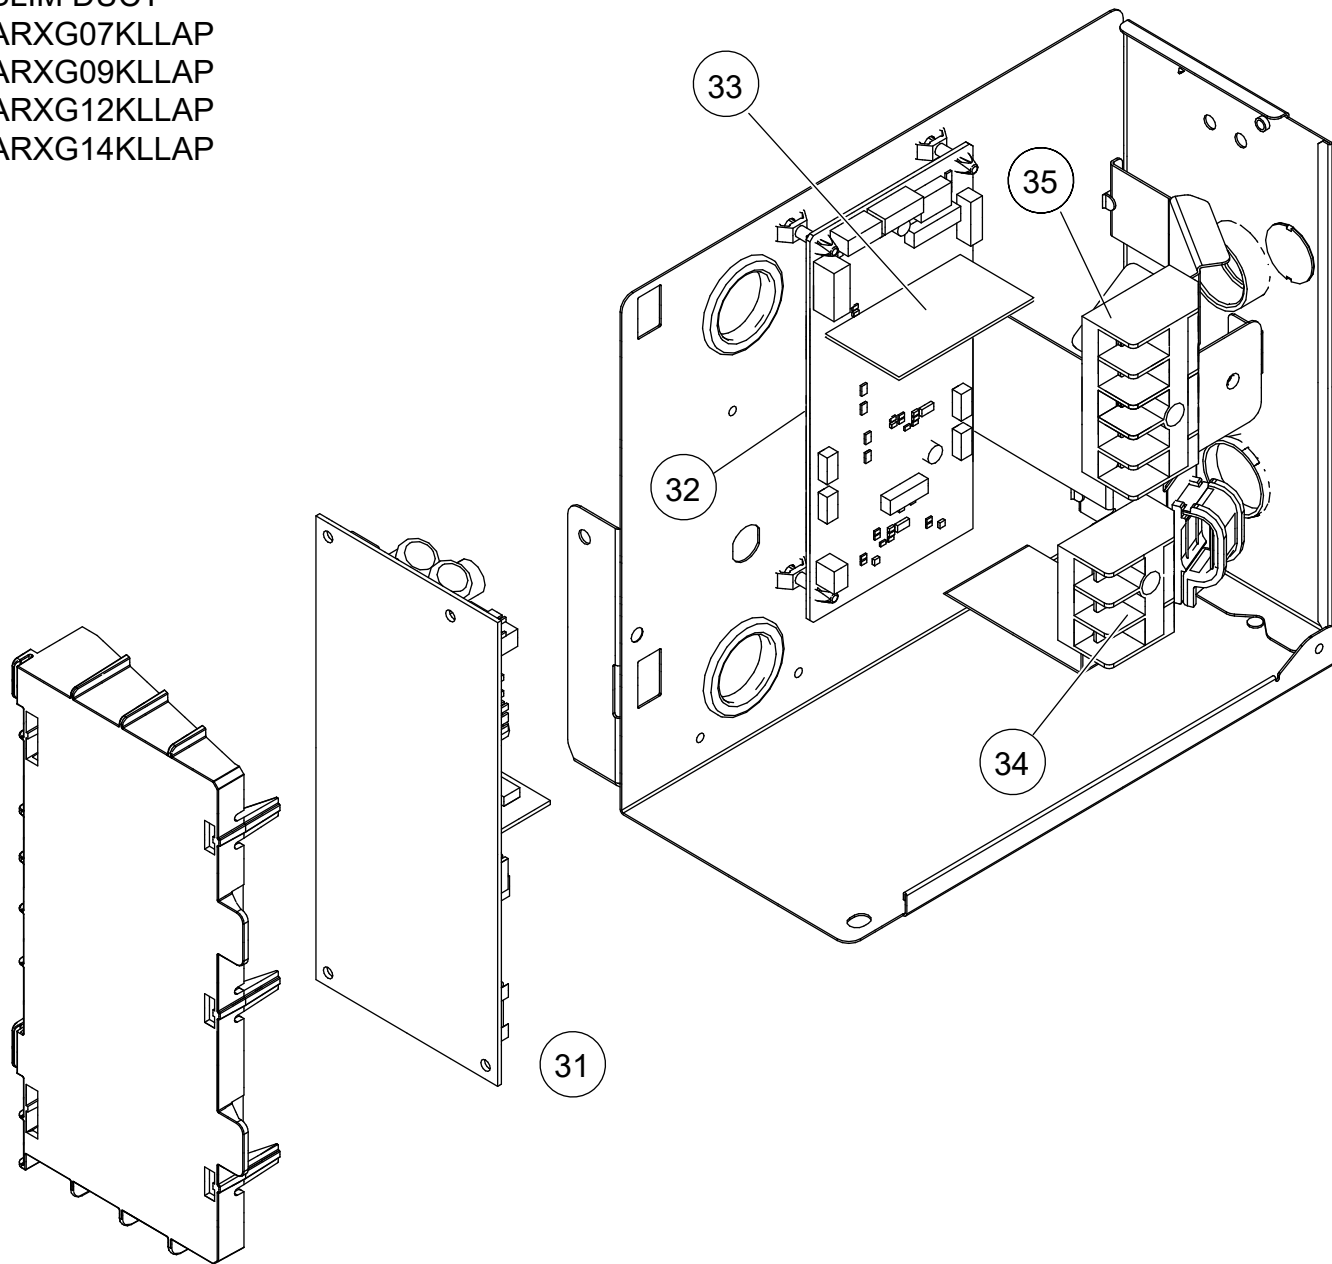

PARTS

INDOOR UNIT
SLIM DUCT
ARXG07KLLAP
ARXG09KLLAP
ARXG12KLLAP
ARXG14KLLAP

Ref	Description	Parts number
1	Side Panel R Sub Assy	9379906012
2	Side Panel L Sub Assy	9379907019
3	Pipe Panel Sub Assy	9379900003
4	Panel (Window) Sub Assy	9379915007
5	Outlet Frame Assy	9380042006
6	Front Panel (2 Fan)	9380594000
7	Valve Cover Sub Assy	9379576017
8	Fan Guard (2 Fan)	9380589006
9	Air Filter	9379574006
10	Main Panel (2 Fan)	9380602019
11	Cabinet Panel (2 Fan)	9380597001
12	Drain Pan Sub Assy	9381209002
13	Evaporator Total Assy (07)	9380682509
13	Evaporator Total Assy (09, 12, 14)	9380682486

INDOOR UNIT
SLIM DUCT
ARXG07KLLAP
ARXG09KLLAP
ARXG12KLLAP
ARXG14KLLAP

Ref	Description	Parts number
21	Top Panel Sub Assy	9379908030
22	Sirroco Fan Assy	9379570015
23	Rubber (Vibration Proof)	9379644006
24	Casing B	9379572019
25	Casing U	9379571012
26	Fan Motor Assy (07)	9379047166
26	Fan Motor Assy (09, 12, 14)	9379047159
27	Hose Sub Assy	9378450097
28	Drain Pump Sub Assy	9379914062
29	Float Switch Sub Assy	9378593039
30	Drain Hose Assy	9379913003

INDOOR UNIT
 SLIM DUCT
 ARXG07KLLAP
 ARXG09KLLAP
 ARXG12KLLAP
 ARXG14KLLAP

Ref	Description	Parts number
31	Power Supply PCB	9710661006
32	Main PCB (ARXG07KLLAP)	9710624308
32	Main PCB (ARXG09KLLAP)	9710624209
32	Main PCB (ARXG12KLLAP)	9710624216
32	Main PCB (ARXG14KLLAP)	9710624148
33	2 way Remote PCB	9710019005
34	Terminal 3P	9900568009
35	Terminal 3P (Wired Remote)	9900896003
--	Room Thermistor	9900653019
--	Pipe Thermistor	9900942045