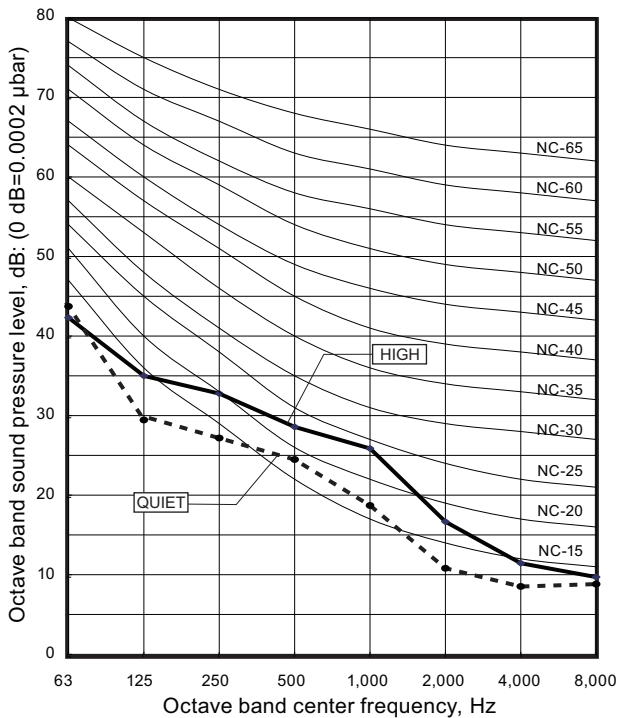

6. Operation noise (sound pressure)

6-1. Noise level curve

Model: ARXG09KLLAP

● Cooling

● Heating

Model: ARXG12KLLAP

● Cooling

● Heating