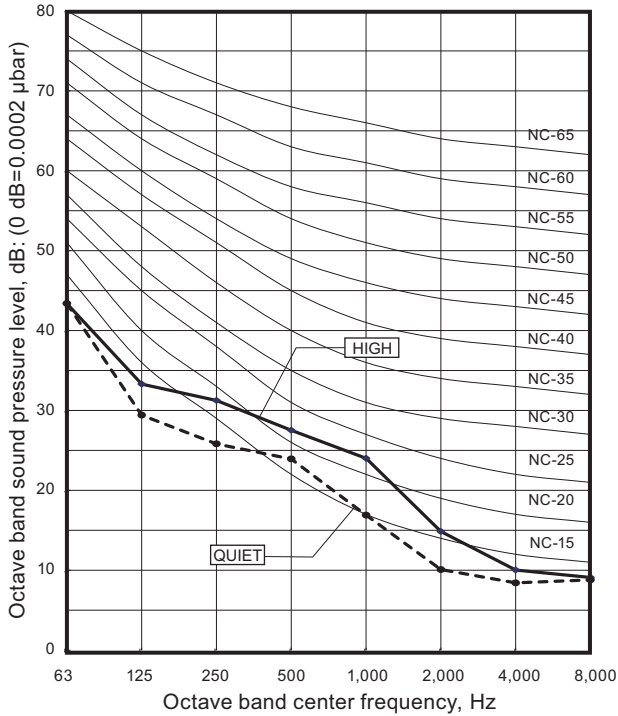

6. Operation noise (sound pressure)

6-1. Noise level curve

Model: ARXG09KLLAP

● Cooling

● Heating

Model: ARXG12KLLAP

● Cooling

● Heating