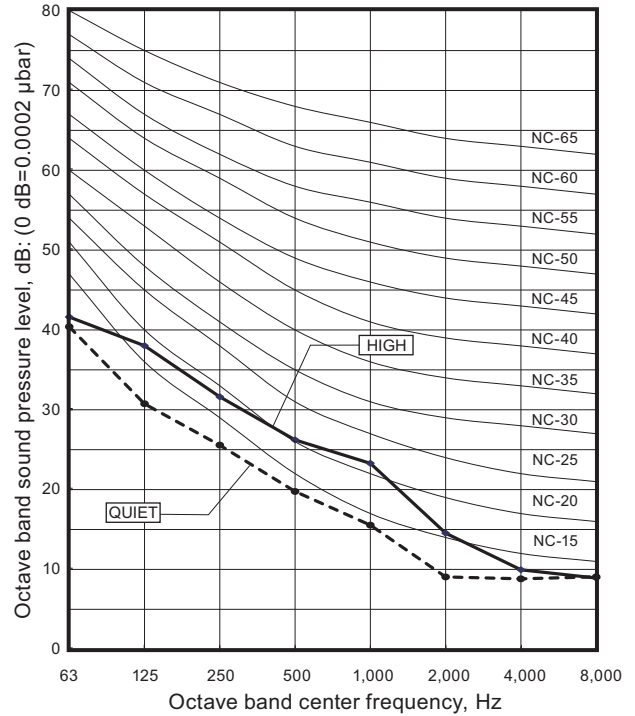

6. Operation noise (sound pressure)

6-1. Noise level curve

Model: ARXG09KLLAP

● Cooling

● Heating

Model: ARXG12KLLAP

● Cooling

● Heating