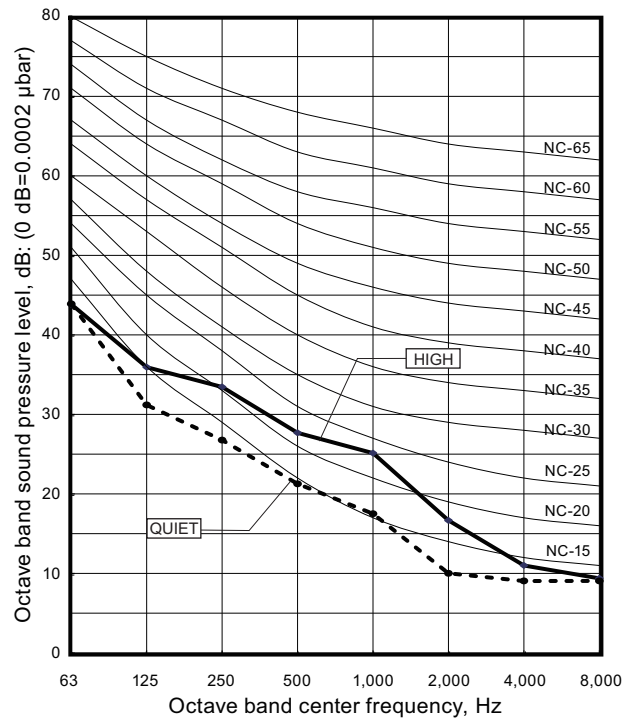

6. Operation noise (sound pressure)

6-1. Noise level curve

Model: ARXG09KLLAP

● Cooling

● Heating

Model: ARXG12KLLAP

● Cooling

● Heating