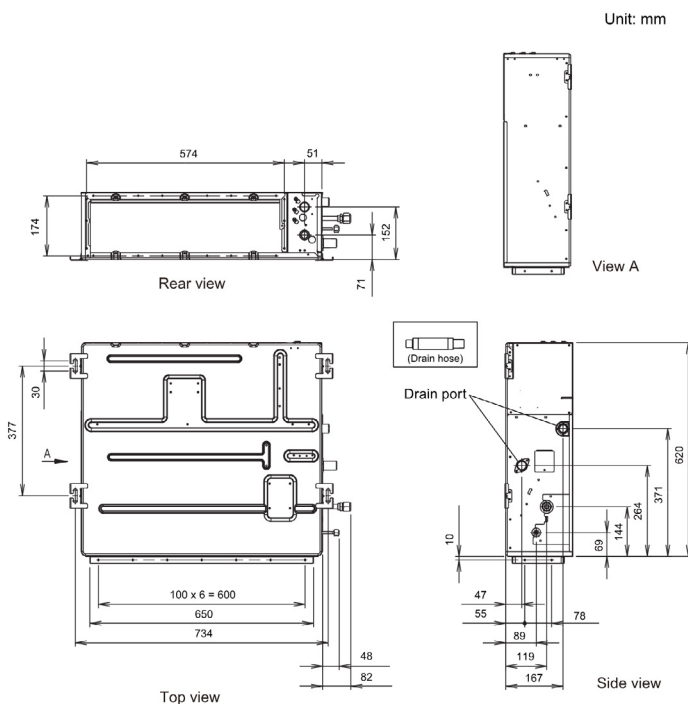

Related Items

- [AOYG12KATA](#) 3.5kW Economy Outdoor Unit - R32 Single Phase
- [AOYG12KBTB](#) 3.5kW Standard Outdoor Unit - R32 Single Phase
- [AOYG14KBTA2](#) 4.0kW 2 Way Multi Outdoor Unit - R32 1 Ph
- [AOYG18KBTA2](#) 5.0kW 2 Way Multi Outdoor Unit - R32 1 Ph
- [AOYG18KBTA3](#) 5.4kW 3 Way Multi Outdoor Unit - R32 1 Ph
- [AOYG24KBTA3](#) 6.8kW 3 Way Multi Outdoor Unit - R32 1 Ph
- [AOYG30KBTA4](#) 8.0kW 4 Way Multi Outdoor Unit - R32 1 Ph
- [AOYG36KBTA5](#) 10.0kW 5 Way Multi Outdoor Unit - R32 1 Ph
- [UTYRNRZY5](#) Touch Screen Remote Controller
- [UTYTFSXZ1](#) Wireless LAN interface
- [UTZVXAA](#) Fresh Air Intake Kit for Compact Cassette
- [UTDGXTAW](#) Auto Louvre Grille Kit (Size 07-14 IU's)
- [UTYRCRYZ1](#) Compact Simple Remote controller
- [UTYRVNYM](#) LCD Wired Remote Controller
- [UTYRHRY](#) Simple Remote Controller (without Master Control)
- [UTYRSRY](#) Simple Remote Controller (with Master Control)
- [UTYRSNYM](#) Simplified Wired Remote Controller
- [UTYTERX](#) External switch controller
- [FJRCWIF11](#) IntesisHome Wireless LAN Adapter for Splits & VRF
- [UTYXSZX](#) Remote Sensor Unit (for All Duct type)
- [UTYLBTYM](#) Infra-Red Receiver Kit, Receiver Wire -9710358012
- [UTYVTGX](#) Splits Network Converter (DC Powered)
- [UTYVTGXV](#) Splits Network Converter (AC Powered)
- [UTYXWZXZG](#) External Connect Kit