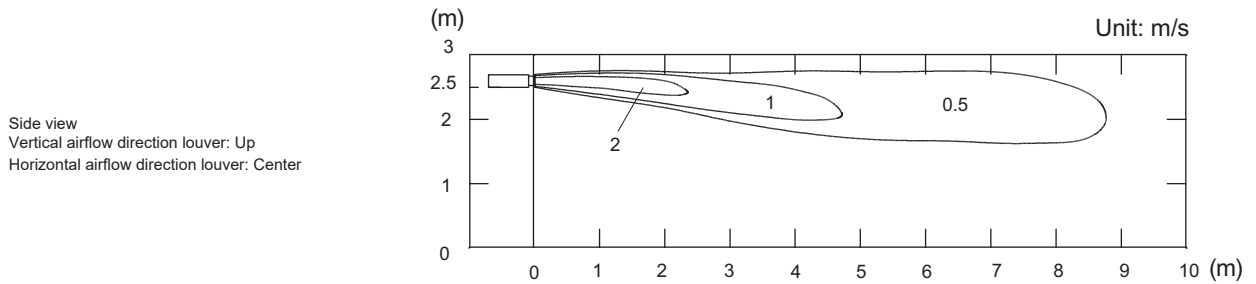

Model: ARXG12KSLAP

NOTE: This data is measured after installing optional Auto louver grille kit.

- Air velocity distribution

Measuring conditions	Fan speed	Operation mode
	HIGH	FAN

• Air velocity distribution

Measuring conditions	Fan speed	Operation mode
	HIGH	HEAT

Side view
Vertical airflow direction louver: Down
Horizontal airflow direction louver: Center

• Air temperature distribution

Measuring conditions	Fan speed	Operation mode
	HIGH	HEAT

Side view
Vertical airflow direction louver: Down
Horizontal airflow direction louver: Center