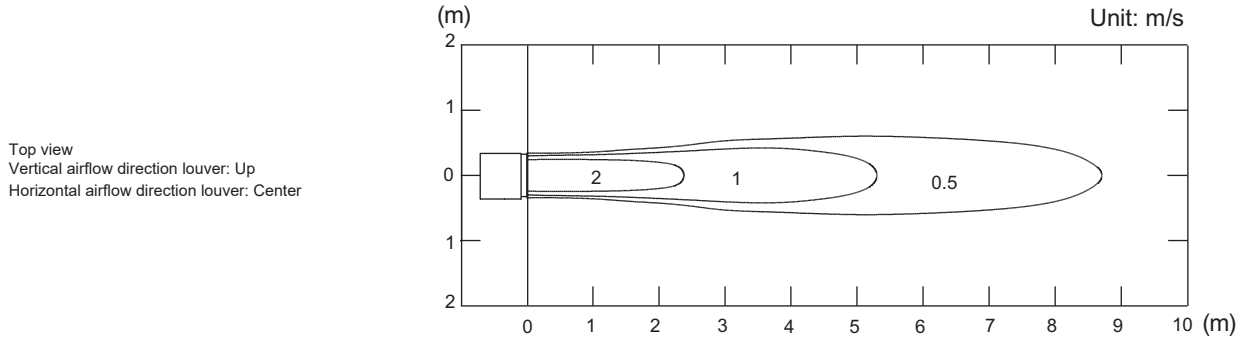

Model: ARXG12KSLAP

NOTE: This data is measured after installing optional Auto louver grille kit.

- Air velocity distribution

Measuring conditions	Fan speed	Operation mode
	HIGH	FAN

• Air velocity distribution

Measuring conditions	Fan speed	Operation mode
	HIGH	HEAT

Side view
Vertical airflow direction louver: Down
Horizontal airflow direction louver: Center

• Air temperature distribution

Measuring conditions	Fan speed	Operation mode
	HIGH	HEAT

Side view
Vertical airflow direction louver: Down
Horizontal airflow direction louver: Center