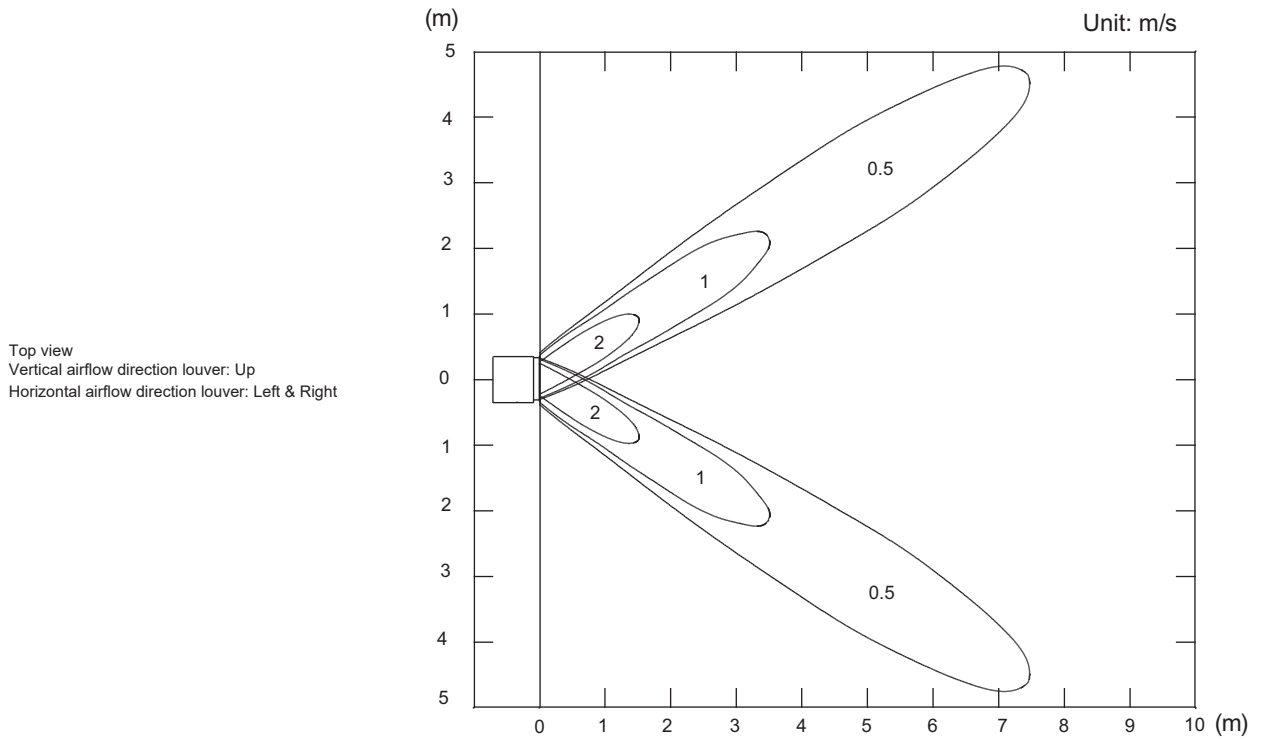

Model: ARXG12KSLAP

NOTE: This data is measured after installing optional Auto louver grille kit.

- Air velocity distribution

Measuring conditions	Fan speed	Operation mode
	HIGH	FAN

• Air velocity distribution

Measuring conditions	Fan speed	Operation mode
	HIGH	HEAT

Side view
Vertical airflow direction louver: Down
Horizontal airflow direction louver: Center

• Air temperature distribution

Measuring conditions	Fan speed	Operation mode
	HIGH	HEAT

Side view
Vertical airflow direction louver: Down
Horizontal airflow direction louver: Center