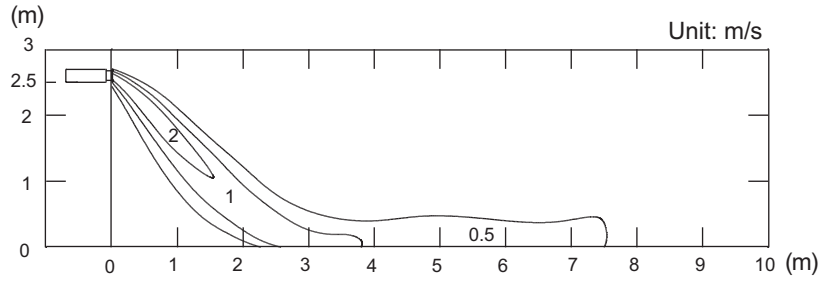

Model: ARXG12KSLAP

NOTE: This data is measured after installing optional Auto louver grille kit.

- Air velocity distribution

Measuring conditions	Fan speed	Operation mode
	HIGH	FAN

• Air velocity distribution

Measuring conditions	Fan speed	Operation mode
	HIGH	HEAT

Side view
Vertical airflow direction louver: Down
Horizontal airflow direction louver: Center

• Air temperature distribution

Measuring conditions	Fan speed	Operation mode
	HIGH	HEAT

Side view
Vertical airflow direction louver: Down
Horizontal airflow direction louver: Center