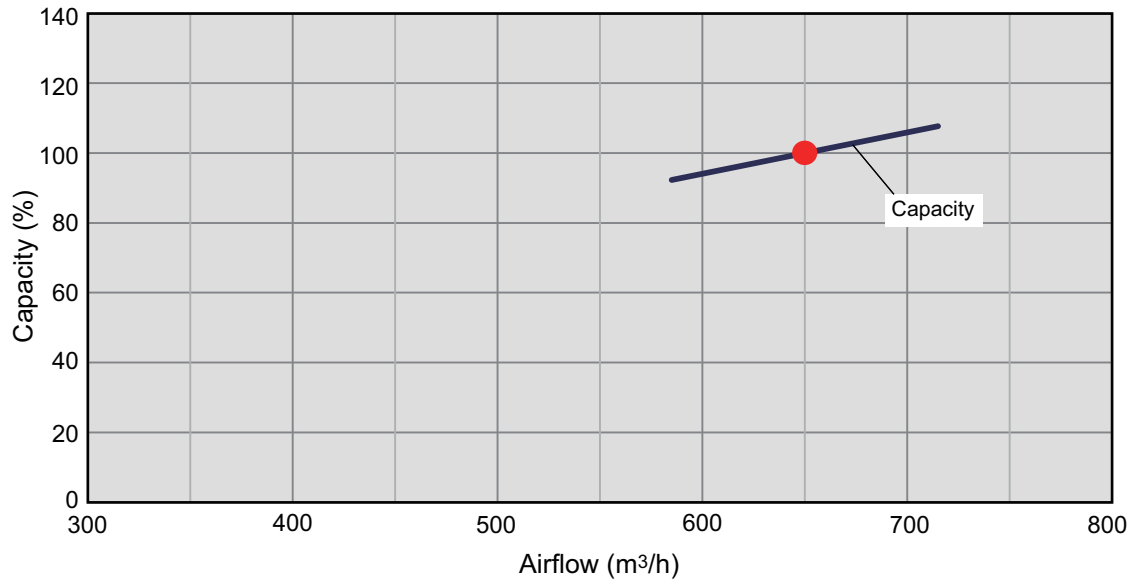

● Characteristics of air volume and capacity

• Cooling