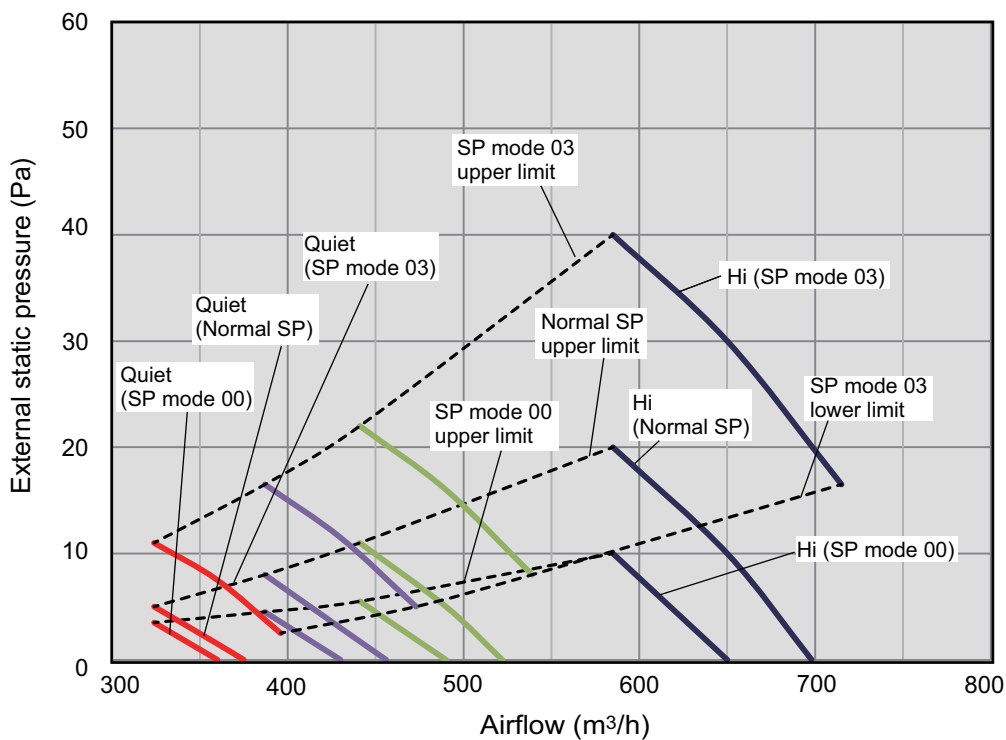

Model: ARXG12KSLAP

Available airflow rate range (High level)

*1: Available airflow rate range when Auto louver grille (option) is installed.

Fan speed: HIGH

Vertical airflow direction louver: Up

● Characteristics of air volume and capacity