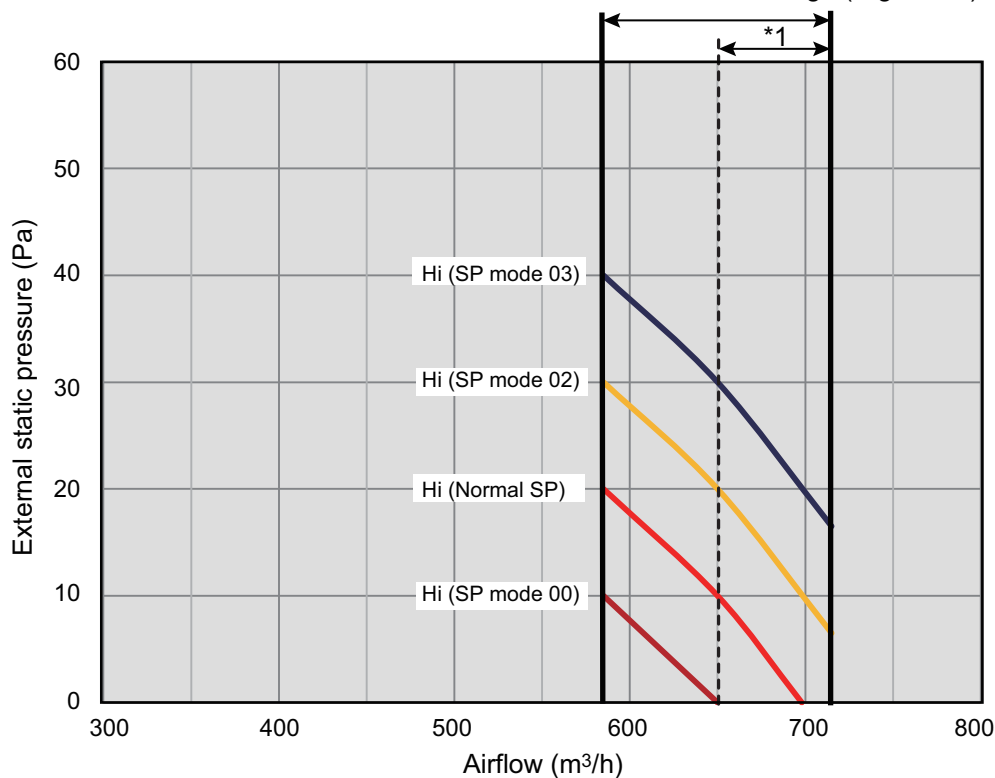

Model: ARXG12KSLAP

Available airflow rate range (High level)

*1: Available airflow rate range when Auto louver grille (option) is installed.

Fan speed: HIGH

Vertical airflow direction louver: Up

● Characteristics of air volume and capacity