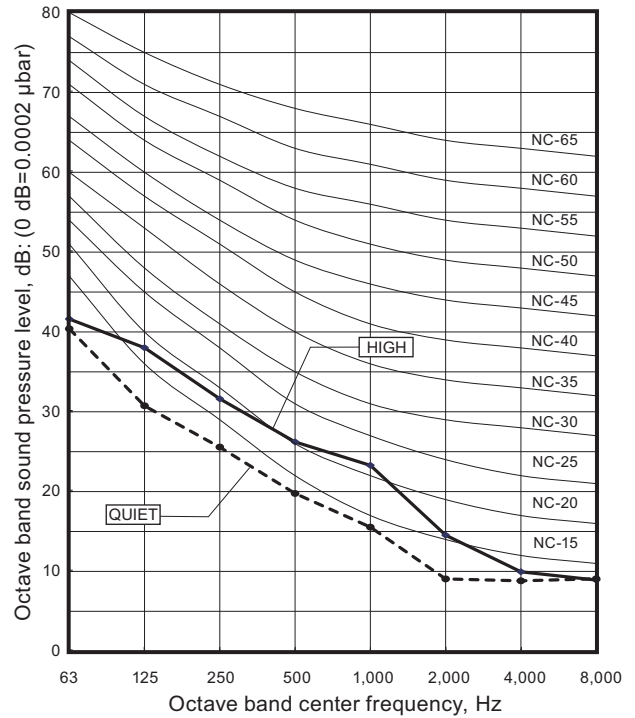

6. Operation noise (sound pressure)

6-1. Noise level curve

Model: ARXG09KLLAP

Cooling

Heating

Model: ARXG12KLLAP

Cooling

Heating