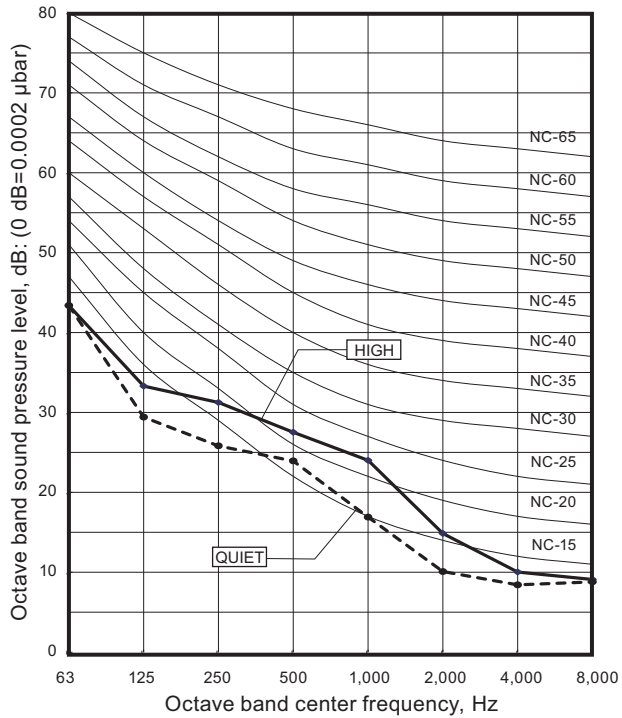

6. Operation noise (sound pressure)

6-1. Noise level curve

Model: ARXG09KLLAP

Cooling

Heating

Model: ARXG12KLLAP

Cooling

Heating