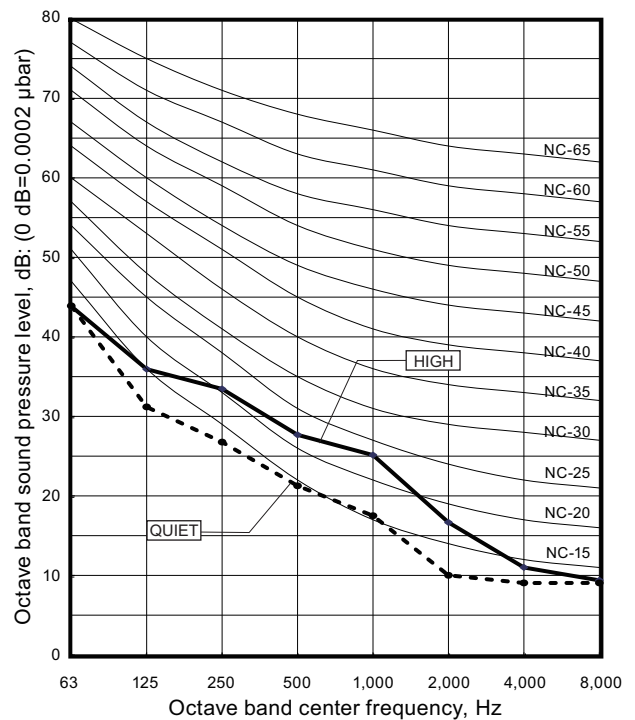

6. Operation noise (sound pressure)

6-1. Noise level curve

Model: ARXG09KLLAP

Cooling

Heating

Model: ARXG12KLLAP

Cooling

Heating