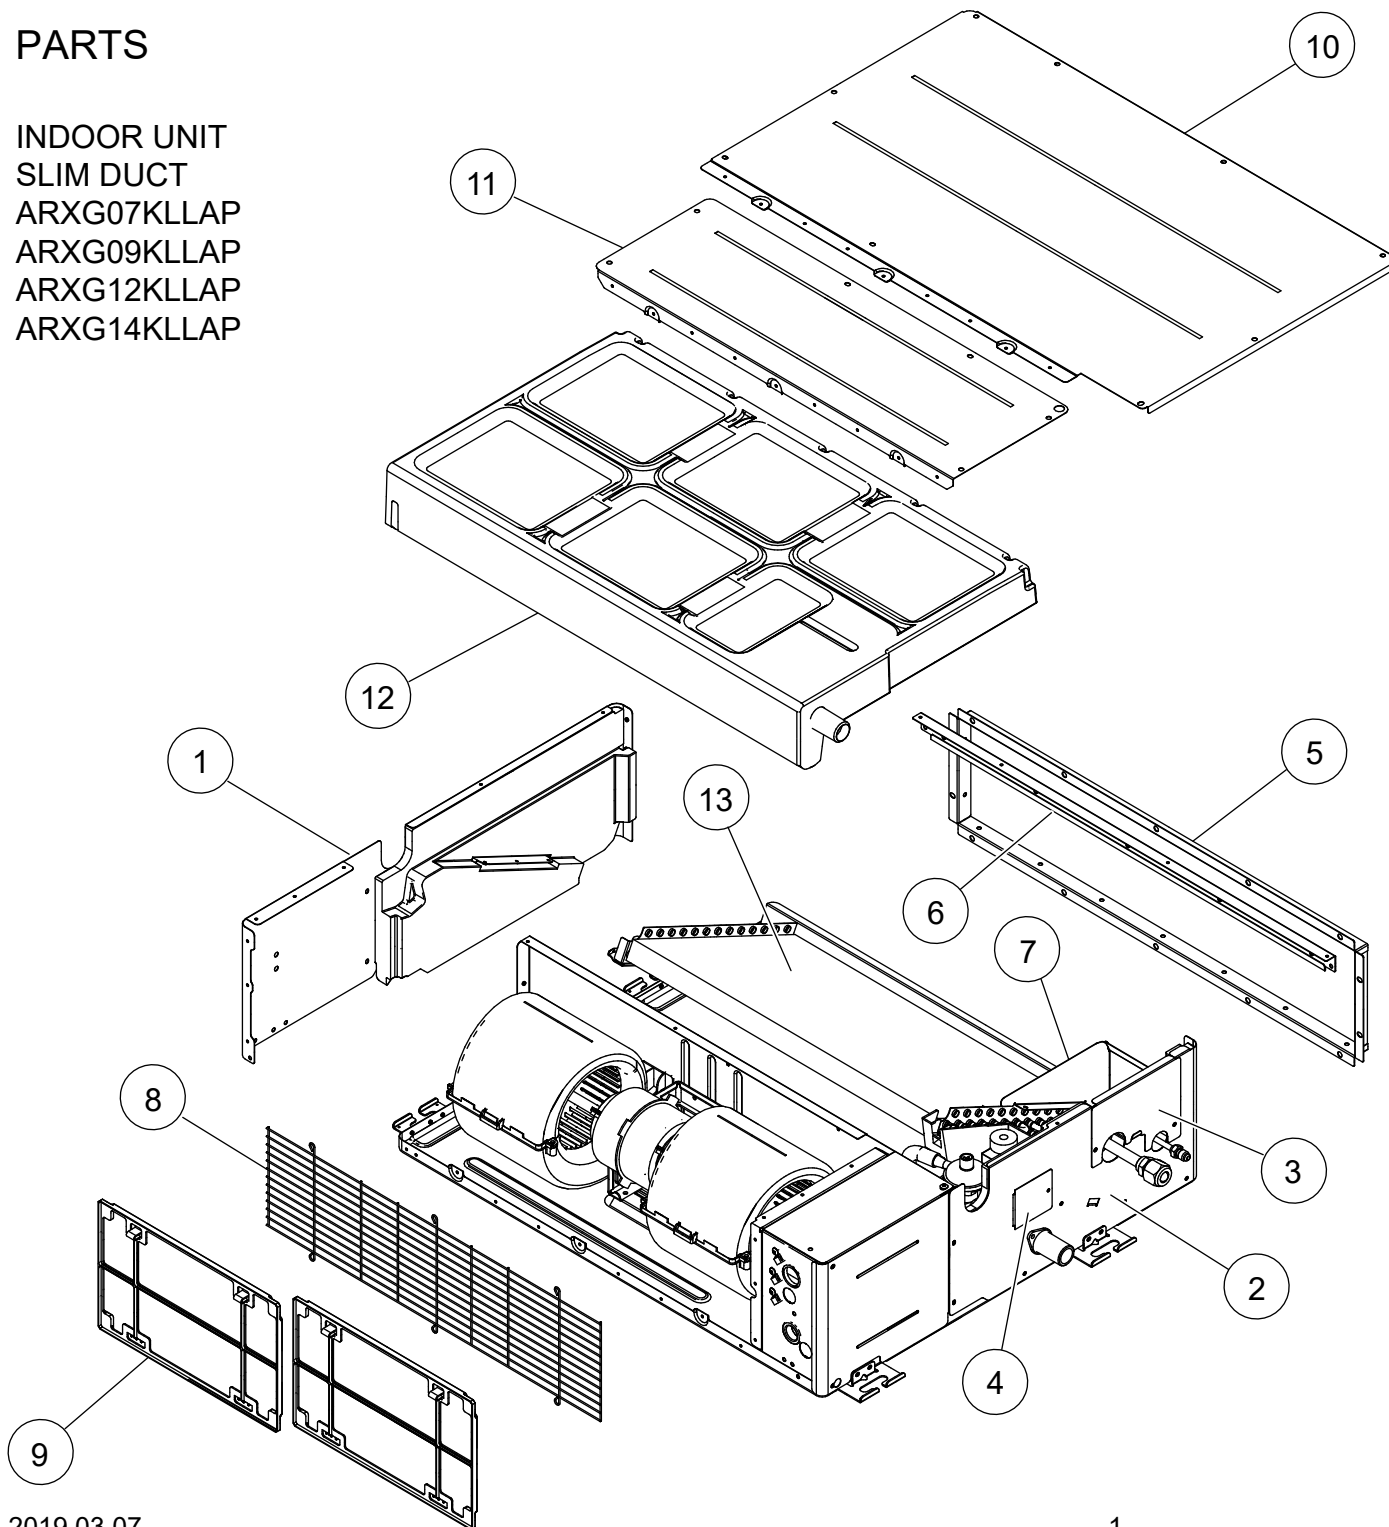

PARTS

INDOOR UNIT
SLIM DUCT
ARXG07KLLAP
ARXG09KLLAP
ARXG12KLLAP
ARXG14KLLAP

Ref	Description	Parts number
1	Side Panel R Sub Assy	9379906012
2	Side Panel L Sub Assy	9379907019
3	Pipe Panel Sub Assy	9379900003
4	Panel (Window) Sub Assy	9379915007
5	Outlet Frame Assy	9380042006
6	Front Panel (2 Fan)	9380594000
7	Valve Cover Sub Assy	9379576017
8	Fan Guard (2 Fan)	9380589006
9	Air Filter	9379574006
10	Main Panel (2 Fan)	9380602019
11	Cabinet Panel (2 Fan)	9380597001
12	Drain Pan Sub Assy	9381209002
13	Evaporator Total Assy (07)	9380682509
13	Evaporator Total Assy (09, 12, 14)	9380682486

INDOOR UNIT
SLIM DUCT
ARXG07KLLAP
ARXG09KLLAP
ARXG12KLLAP
ARXG14KLLAP

Ref	Description	Parts number
21	Top Panel Sub Assy	9379908030
22	Sirroco Fan Assy	9379570015
23	Rubber (Vibration Proof)	9379644006
24	Casing B	9379572019
25	Casing U	9379571012
26	Fan Motor Assy (07)	9379047166
26	Fan Motor Assy (09, 12, 14)	9379047159
27	Hose Sub Assy	9378450097
28	Drain Pump Sub Assy	9379914062
29	Float Switch Sub Assy	9378593039
30	Drain Hose Assy	9379913003

INDOOR UNIT
 SLIM DUCT
 ARXG07KLLAP
 ARXG09KLLAP
 ARXG12KLLAP
 ARXG14KLLAP

Ref	Description	Parts number
31	Power Supply PCB	9710661006
32	Main PCB (ARXG07KLLAP)	9710624308
32	Main PCB (ARXG09KLLAP)	9710624209
32	Main PCB (ARXG12KLLAP)	9710624216
32	Main PCB (ARXG14KLLAP)	9710624148
33	2 way Remote PCB	9710019005
34	Terminal 3P	9900568009
35	Terminal 3P (Wired Remote)	9900896003
--	Room Thermistor	9900653019
--	Pipe Thermistor	9900942045