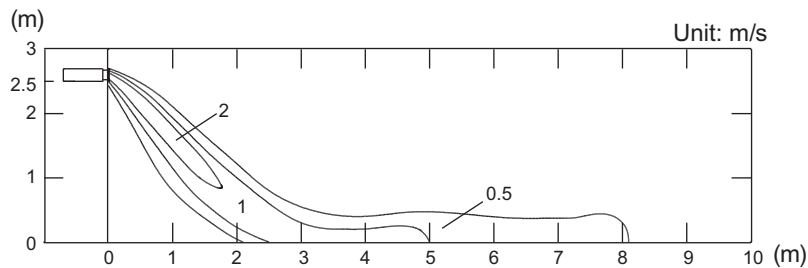

# Model: ARXG14KSLAP

**NOTE:** This data is measured after installing optional Auto louver grille kit.

- Air velocity distribution

Measuring conditions	Fan speed	Operation mode
	HIGH	FAN

• Air velocity distribution

Measuring conditions	Fan speed	Operation mode
	HIGH	HEAT

Side view  
Vertical airflow direction louver: Down  
Horizontal airflow direction louver: Center

• Air temperature distribution

Measuring conditions	Fan speed	Operation mode
	HIGH	HEAT

Side view  
Vertical airflow direction louver: Down  
Horizontal airflow direction louver: Center