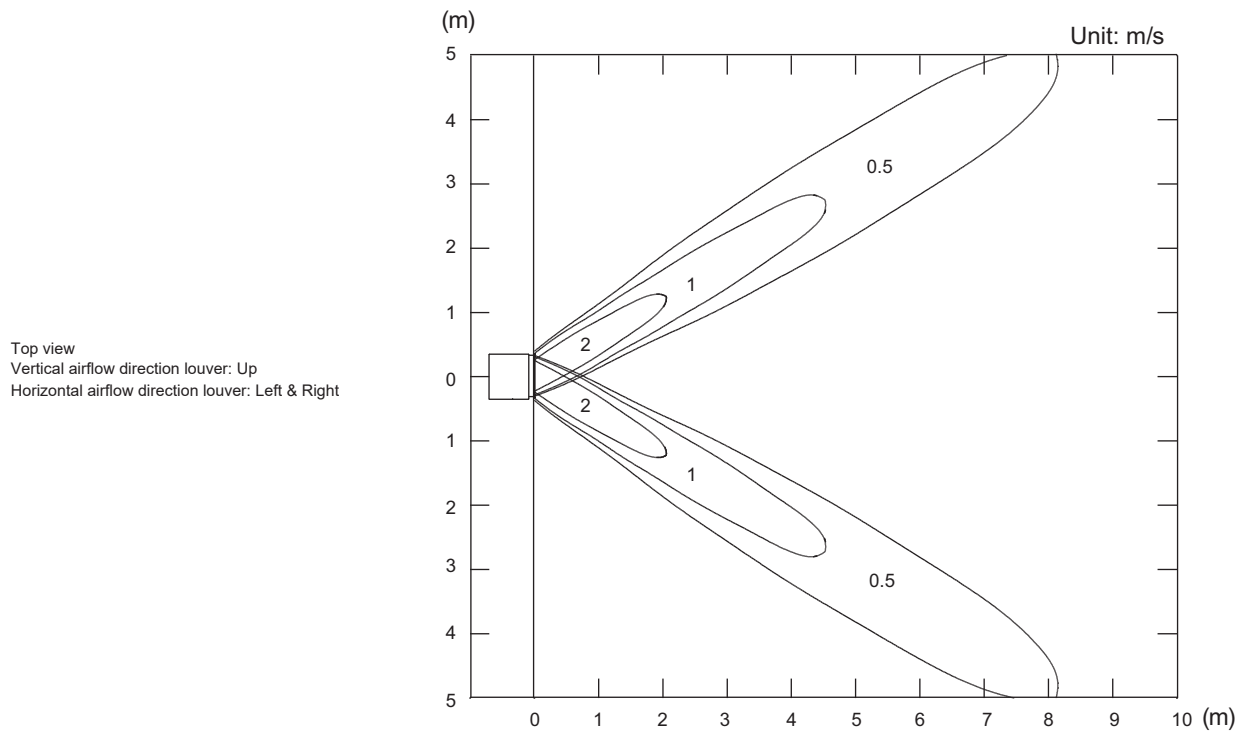

# Model: ARXG14KSLAP

**NOTE:** This data is measured after installing optional Auto louver grille kit.

- Air velocity distribution

Measuring conditions	Fan speed	Operation mode
	HIGH	FAN

• Air velocity distribution

Measuring conditions	Fan speed	Operation mode
	HIGH	HEAT

Side view  
Vertical airflow direction louver: Down  
Horizontal airflow direction louver: Center

• Air temperature distribution

Measuring conditions	Fan speed	Operation mode
	HIGH	HEAT

Side view  
Vertical airflow direction louver: Down  
Horizontal airflow direction louver: Center