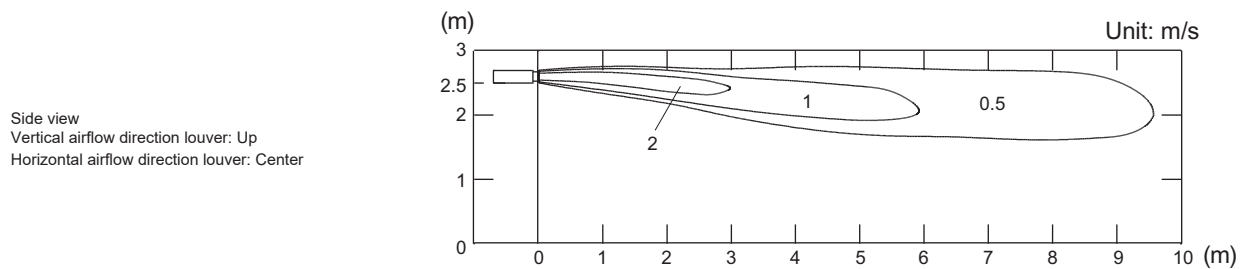

# Model: ARXG14KSLAP

**NOTE:** This data is measured after installing optional Auto louver grille kit.

- Air velocity distribution

Measuring conditions	Fan speed	Operation mode
	HIGH	FAN

• Air velocity distribution

Measuring conditions	Fan speed	Operation mode
	HIGH	HEAT

Side view  
Vertical airflow direction louver: Down  
Horizontal airflow direction louver: Center

• Air temperature distribution

Measuring conditions	Fan speed	Operation mode
	HIGH	HEAT

Side view  
Vertical airflow direction louver: Down  
Horizontal airflow direction louver: Center