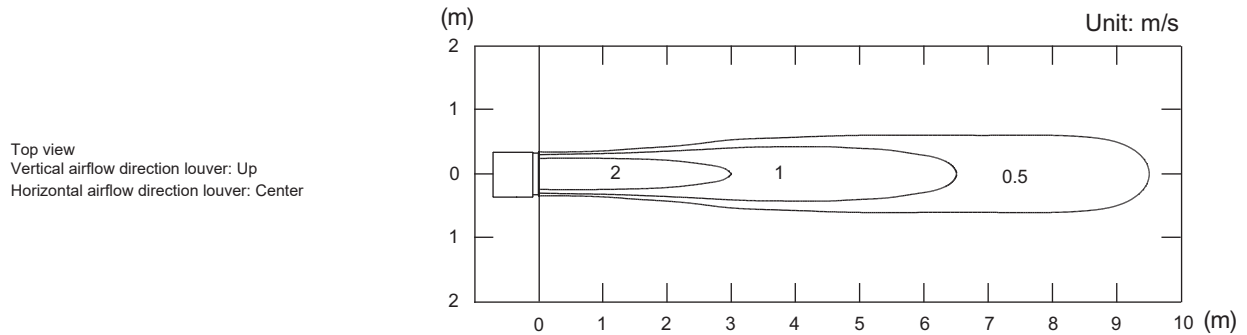

# Model: ARXG14KSLAP

**NOTE:** This data is measured after installing optional Auto louver grille kit.

- Air velocity distribution

Measuring conditions	Fan speed	Operation mode
	HIGH	FAN

• Air velocity distribution

Measuring conditions	Fan speed	Operation mode
	HIGH	HEAT

Side view  
Vertical airflow direction louver: Down  
Horizontal airflow direction louver: Center

• Air temperature distribution

Measuring conditions	Fan speed	Operation mode
	HIGH	HEAT

Side view  
Vertical airflow direction louver: Down  
Horizontal airflow direction louver: Center