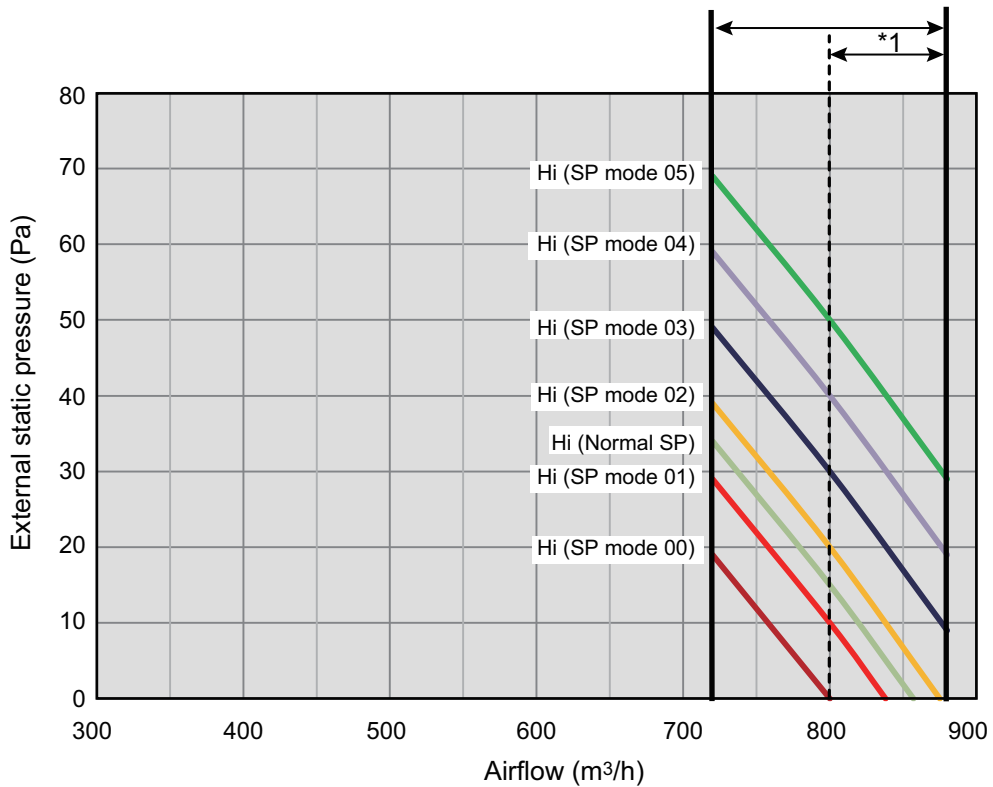

■ Model: ARXG14KSLAP

Available airflow rate range (High level)

*1: Available airflow rate range when Auto louver grille (option) is installed.
 Fan speed: HIGH
 Vertical airflow direction louver: Up

● Characteristics of air volume and capacity