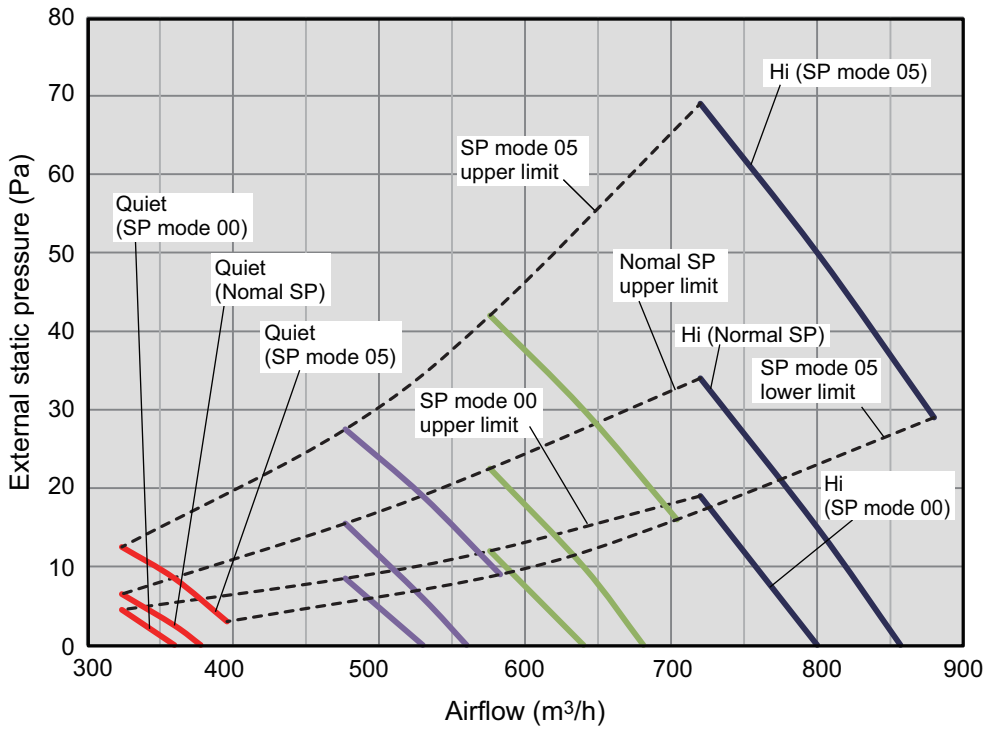

■ Model: ARXG14KSLAP

Available airflow rate range (High level)

*1: Available airflow rate range when Auto louver grille (option) is installed.
 Fan speed: HIGH
 Vertical airflow direction louver: Up

● Characteristics of air volume and capacity