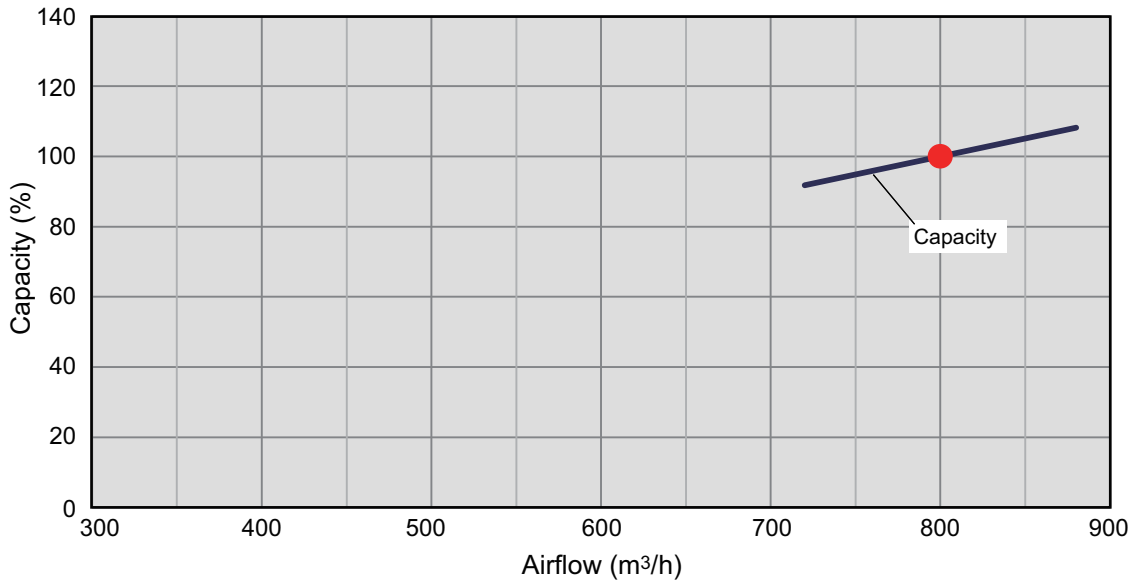

● Characteristics of air volume and capacity

• Cooling