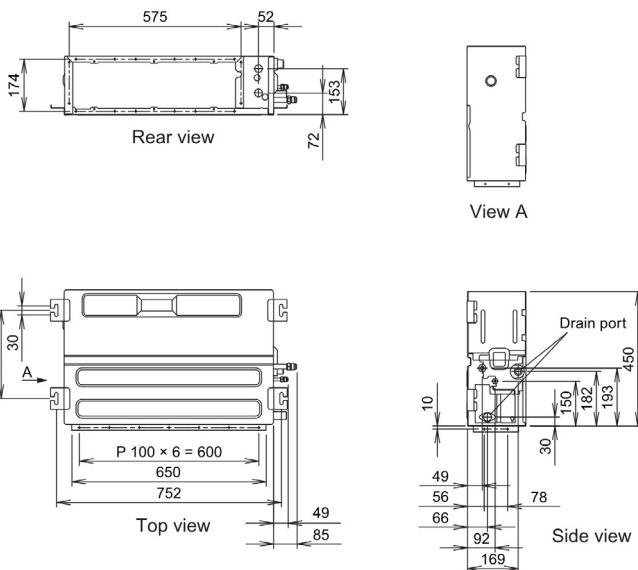

ARXG14KSLAP

Please visit our [webstore](#) for full product and technical documentation 

Unit Type	Mini Duct
Nominal Cooling Capacity (kW)	4.0
Height (mm)	198
Width (mm)	700
Depth (mm)	450
Weight (kg)	15.5
Static Pressure Ranget (Pa)	0 to 50
Airflow Rate - Cooling - High (m3/h)	800
Airflow Rate - Heating - High (m3/h)	800
Sound Pressure Level - Cooling - High (dB(A))	35
Sound Pressure Level - Cooling - Low (dB(A))	27
Sound Pressure Level - Heating - High (dB(A))	35
Sound Pressure Level - Heating - Low (dB(A))	27
Sound Power Level - Cooling - High (dB(A))	60
Sound Power Level - Heating - High (dB(A))	62
Refrigerant Type (Global Warming Potential)	R32 (675)
Liquid Pipe Size	1/4"
Gas Pipe Size	3/8"

Document Downloads

- [Air Distribution](#)
- [Airflow](#)
- [Controls & Accessories](#)
- [Dimensional Drawing](#)
- [Electrical Characteristics](#)
- [Fan Curve](#)
- [Function Settings](#)
- [Inputs & Outputs](#)
- [Installation Manual](#)
- [Noise Curve](#)
- [Operation Manual](#)
- [Product Image](#)
- [Spare Parts List All Pages](#)
- [Specifications](#)
- [Wiring Diagram](#)

Unit: mm

*Specifications and design are subject to change without notice for further improvement.
 *Actual products' colors may be different from the colors shown in this printed material.