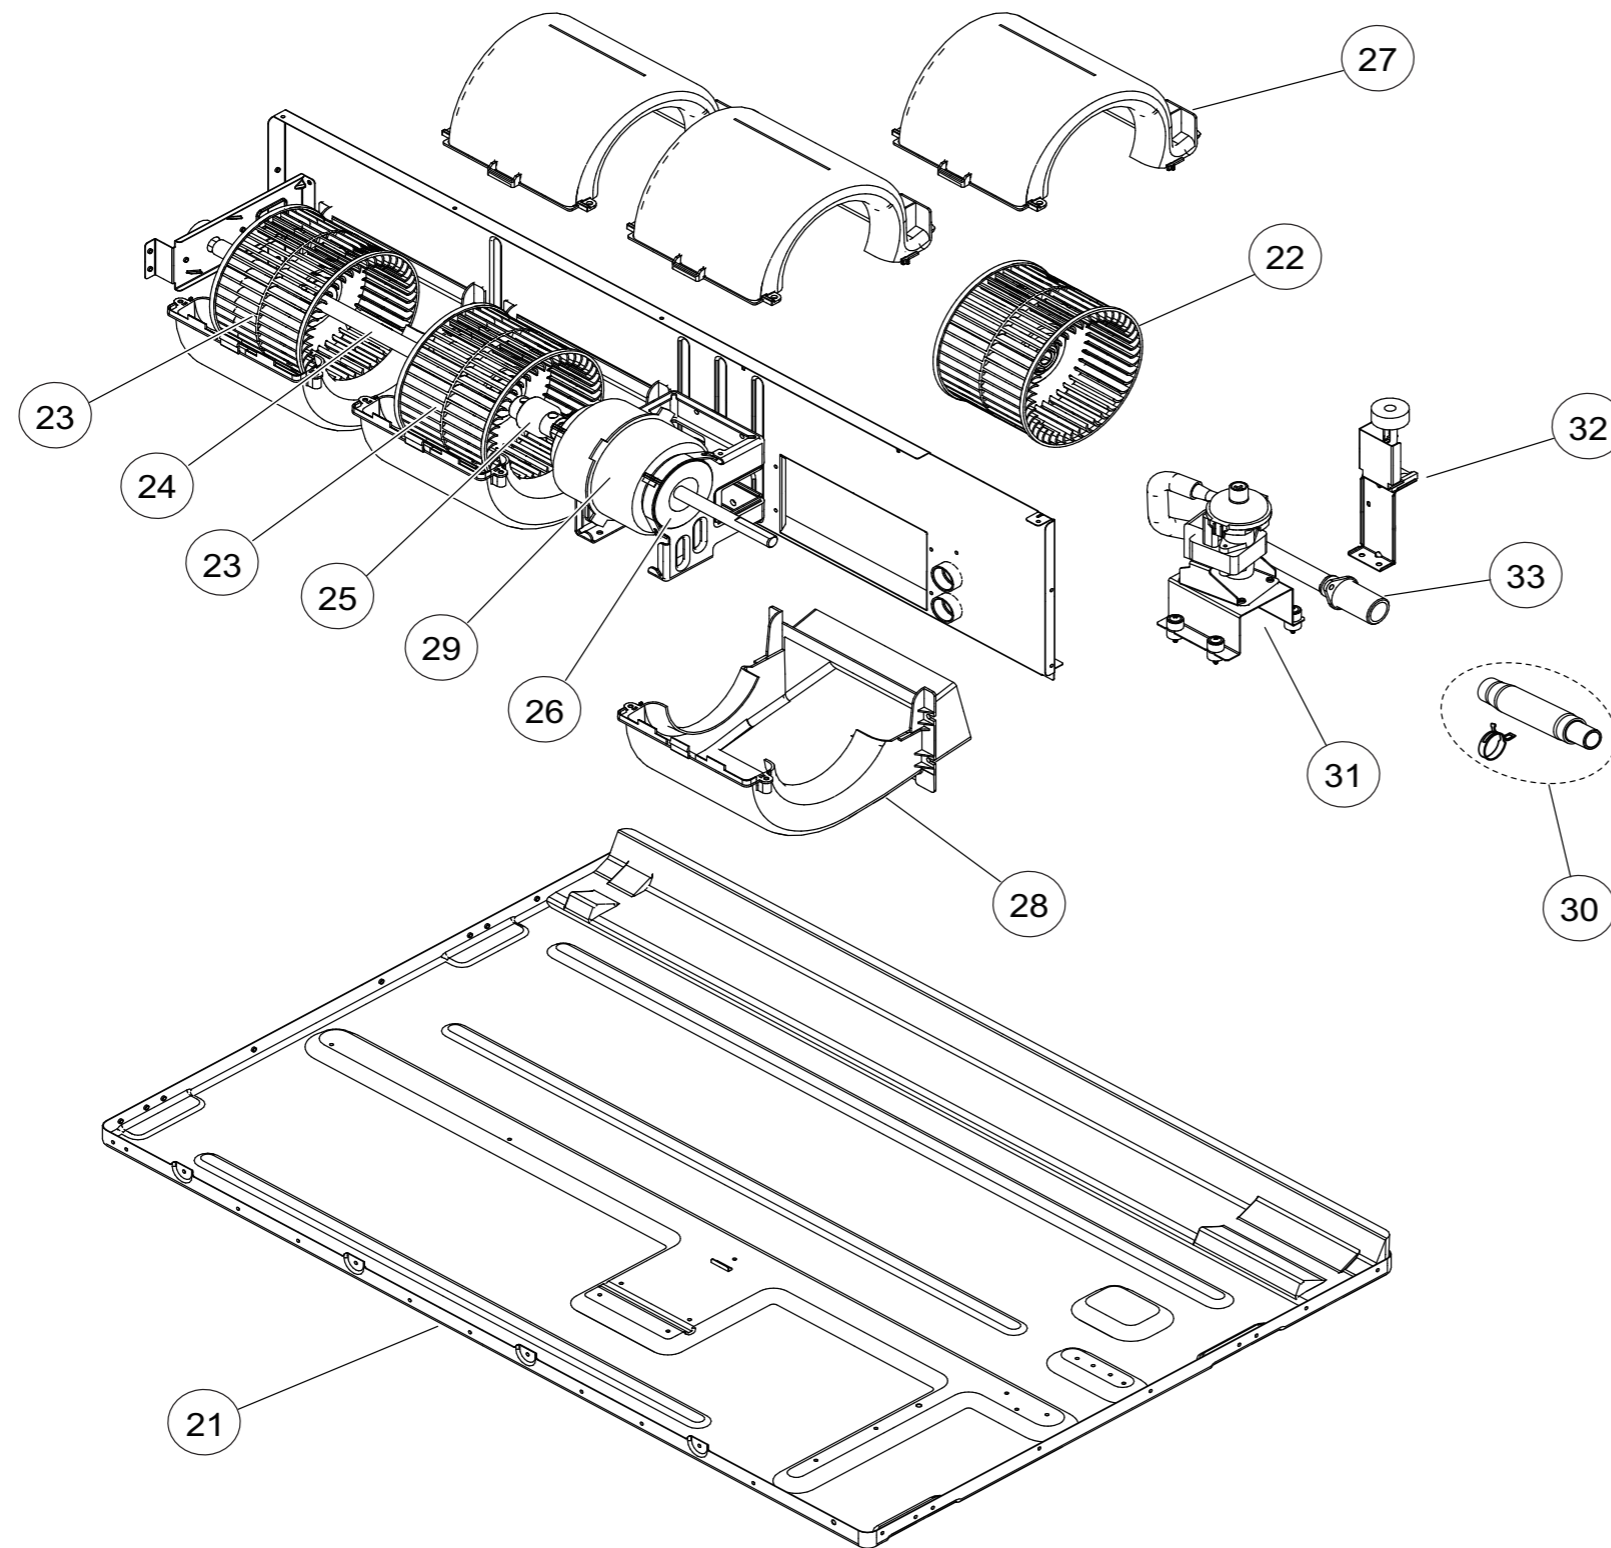

2-2. Model: ARXG18KLLAP

Ref	Description	Parts number
1	Side Panel R Sub Assy	9379906012
2	Side Panel L Sub Assy	9379907019
3	Pipe Panel Sub Assy	9379900003
4	Panel (Window) Sub Assy	9379915007
5	Outlet Frame Assy	9380042013
6	Front Panel (3 Fan)	9380595007
7	Valve Cover Sub Assy	9379576017
8	Fan Guard (3 Fan)	9380590002
9	Air Filter	9379575003
10	Main Panel (3 Fan)	9380603016
11	Cabinet Panel (3 Fan)	9380598008
12	Drain Pan Sub Assy	9379901178
13	Evaporator Total Assy (18)	9380682493

Ref	Description	Parts number
21	Top Panel Sub Assy	9379908047
22	Sirroco Fan Assy	9379570022
23	Sirroco Fan Assy	9379570039
24	Shaft assy	9381052004
25	Joint Assy	9378038011
26	Rubber (Vibration Proof)	9379644006
27	Casing B	9379572019
28	Casing U	9379571012
29	Fan Motor Assy	9379047142
30	Hose Sub Assy	9378450097
31	Drain Pump Sub Assy	9379914062
32	Float Switch Sub Assy	9378593039
33	Drain Hose Assy	9379913003

Ref	Description	Parts number
41	Power Supply PCB	9710661006
42	Main PCB	9710624131
43	2 way Remote PCB	9710019005
44	Terminal 3P	9900568009
45	Terminal 3P (Wired Remote)	9900896003
--	Room Thermistor	9900653019
--	Pipe Thermistor	9900942045