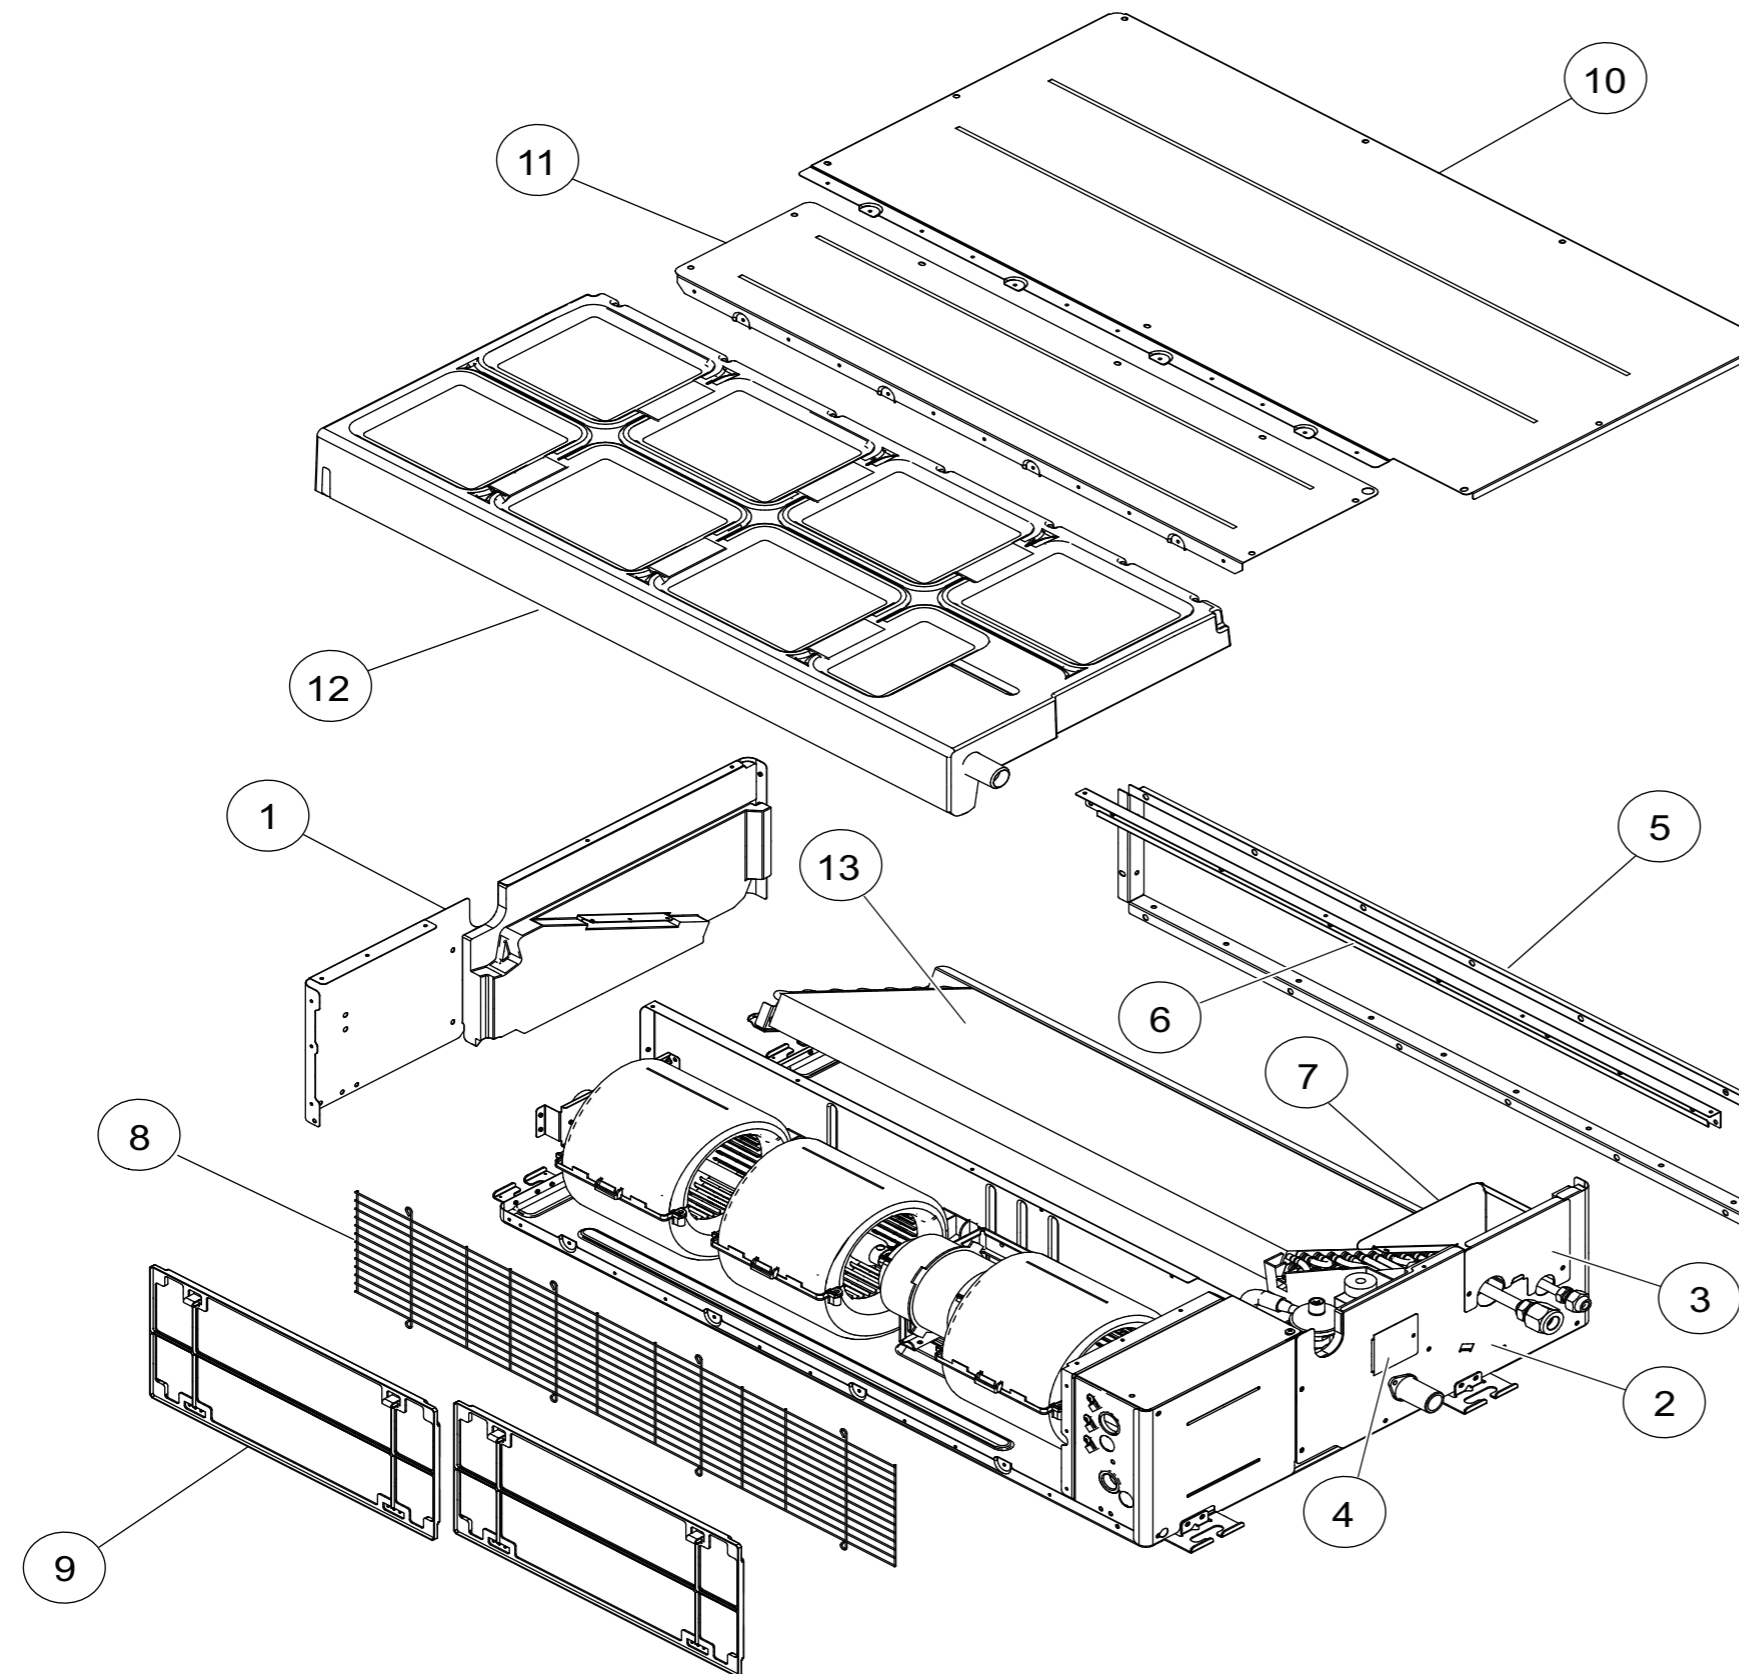

2-2. Model: ARXG18KLLAP

Ref	Description	Parts number
1	Side Panel R Sub Assy	9379906012
2	Side Panel L Sub Assy	9379907019
3	Pipe Panel Sub Assy	9379900003
4	Panel (Window) Sub Assy	9379915007
5	Outlet Frame Assy	9380042013
6	Front Panel (3 Fan)	9380595007
7	Valve Cover Sub Assy	9379576017
8	Fan Guard (3 Fan)	9380590002
9	Air Filter	9379575003
10	Main Panel (3 Fan)	9380603016
11	Cabinet Panel (3 Fan)	9380598008
12	Drain Pan Sub Assy	9379901178
13	Evaporator Total Assy (18)	9380682493

Ref	Description	Parts number
21	Top Panel Sub Assy	9379908047
22	Sirroco Fan Assy	9379570022
23	Sirroco Fan Assy	9379570039
24	Shaft assy	9381052004
25	Joint Assy	9378038011
26	Rubber (Vibration Proof)	9379644006
27	Casing B	9379572019
28	Casing U	9379571012
29	Fan Motor Assy	9379047142
30	Hose Sub Assy	9378450097
31	Drain Pump Sub Assy	9379914062
32	Float Switch Sub Assy	9378593039
33	Drain Hose Assy	9379913003

Ref	Description	Parts number
41	Power Supply PCB	9710661006
42	Main PCB	9710624131
43	2 way Remote PCB	9710019005
44	Terminal 3P	9900568009
45	Terminal 3P (Wired Remote)	9900896003
--	Room Thermistor	9900653019
--	Pipe Thermistor	9900942045