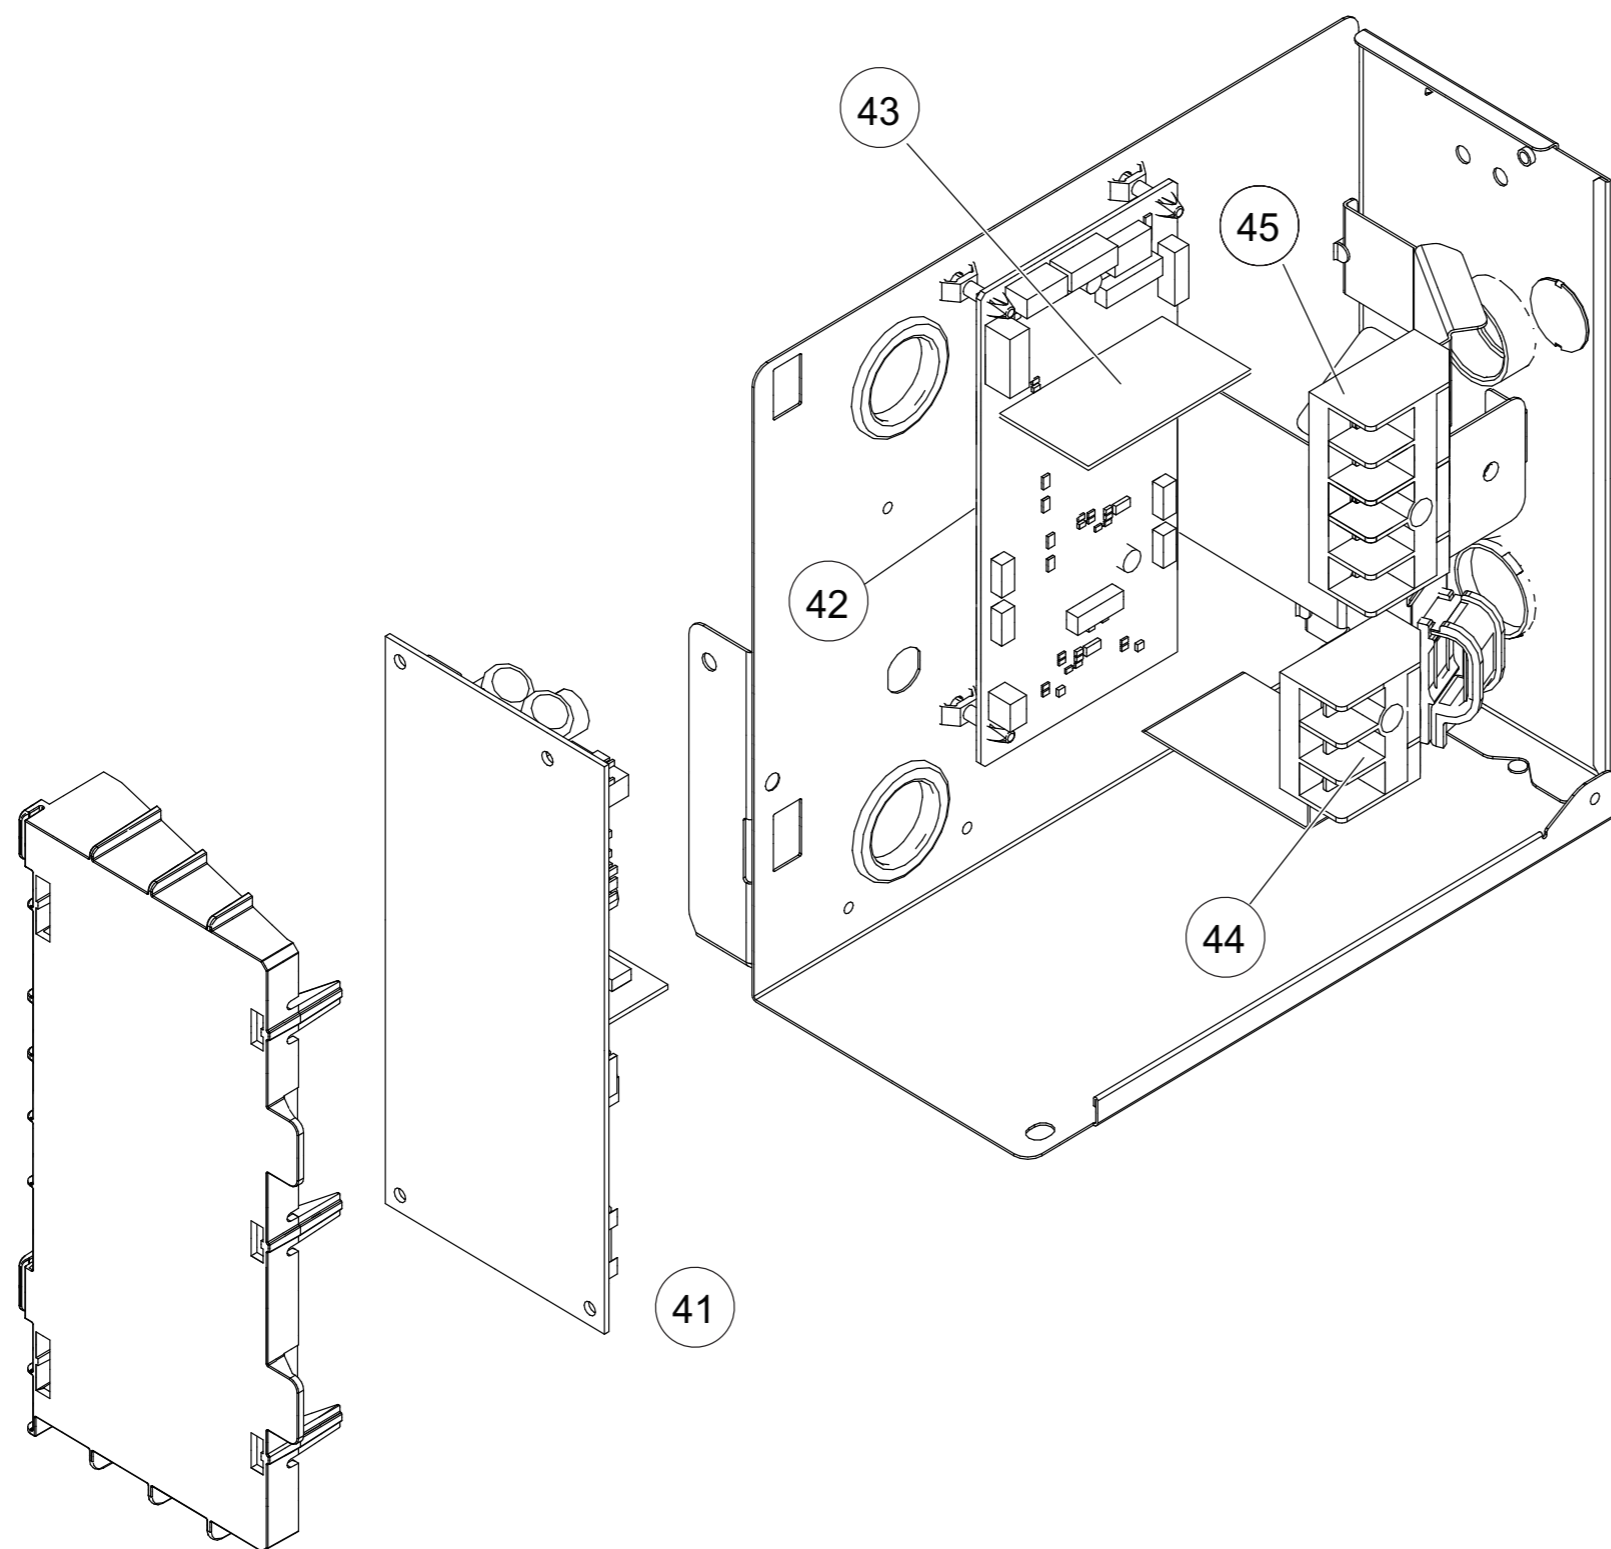

2-2. Model: ARXG18KLLAP

Ref	Description	Parts number
1	Side Panel R Sub Assy	9379906012
2	Side Panel L Sub Assy	9379907019
3	Pipe Panel Sub Assy	9379900003
4	Panel (Window) Sub Assy	9379915007
5	Outlet Frame Assy	9380042013
6	Front Panel (3 Fan)	9380595007
7	Valve Cover Sub Assy	9379576017
8	Fan Guard (3 Fan)	9380590002
9	Air Filter	9379575003
10	Main Panel (3 Fan)	9380603016
11	Cabinet Panel (3 Fan)	9380598008
12	Drain Pan Sub Assy	9379901178
13	Evaporator Total Assy (18)	9380682493

Ref	Description	Parts number
21	Top Panel Sub Assy	9379908047
22	Sirroco Fan Assy	9379570022
23	Sirroco Fan Assy	9379570039
24	Shaft assy	9381052004
25	Joint Assy	9378038011
26	Rubber (Vibration Proof)	9379644006
27	Casing B	9379572019
28	Casing U	9379571012
29	Fan Motor Assy	9379047142
30	Hose Sub Assy	9378450097
31	Drain Pump Sub Assy	9379914062
32	Float Switch Sub Assy	9378593039
33	Drain Hose Assy	9379913003

Ref	Description	Parts number
41	Power Supply PCB	9710661006
42	Main PCB	9710624131
43	2 way Remote PCB	9710019005
44	Terminal 3P	9900568009
45	Terminal 3P (Wired Remote)	9900896003
--	Room Thermistor	9900653019
--	Pipe Thermistor	9900942045