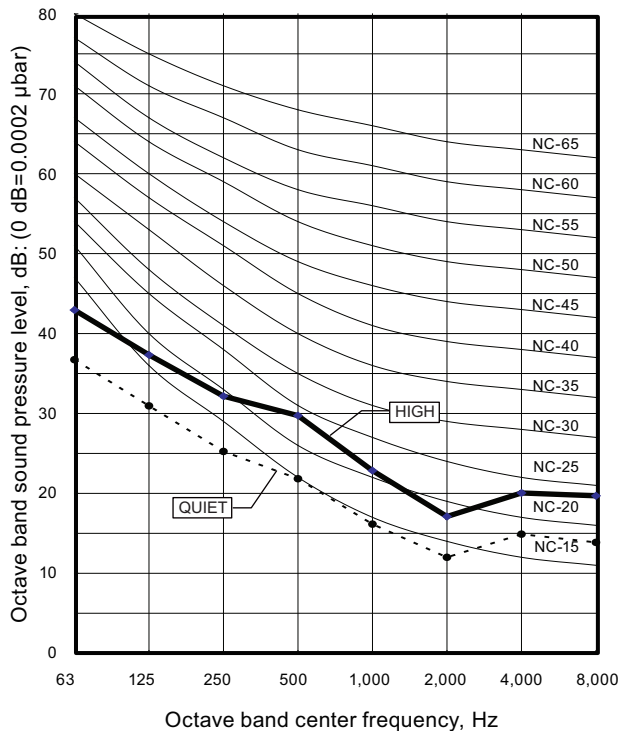

6. Operation noise (sound pressure)

6-1. Noise level curve

Model: ARXG22KMLA

● Cooling

● Heating

6-2. Sound level check point