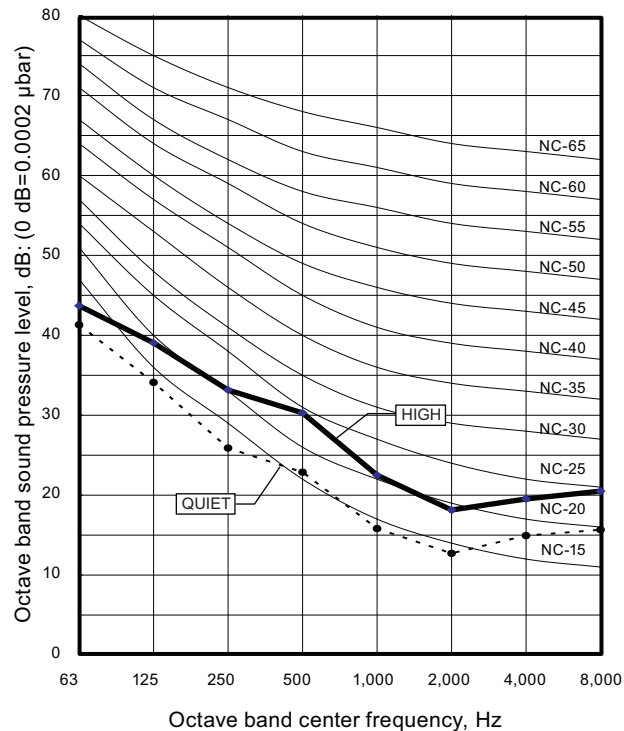

6. Operation noise (sound pressure)

6-1. Noise level curve

Model: ARXG22KMLA

● Cooling

● Heating

6-2. Sound level check point