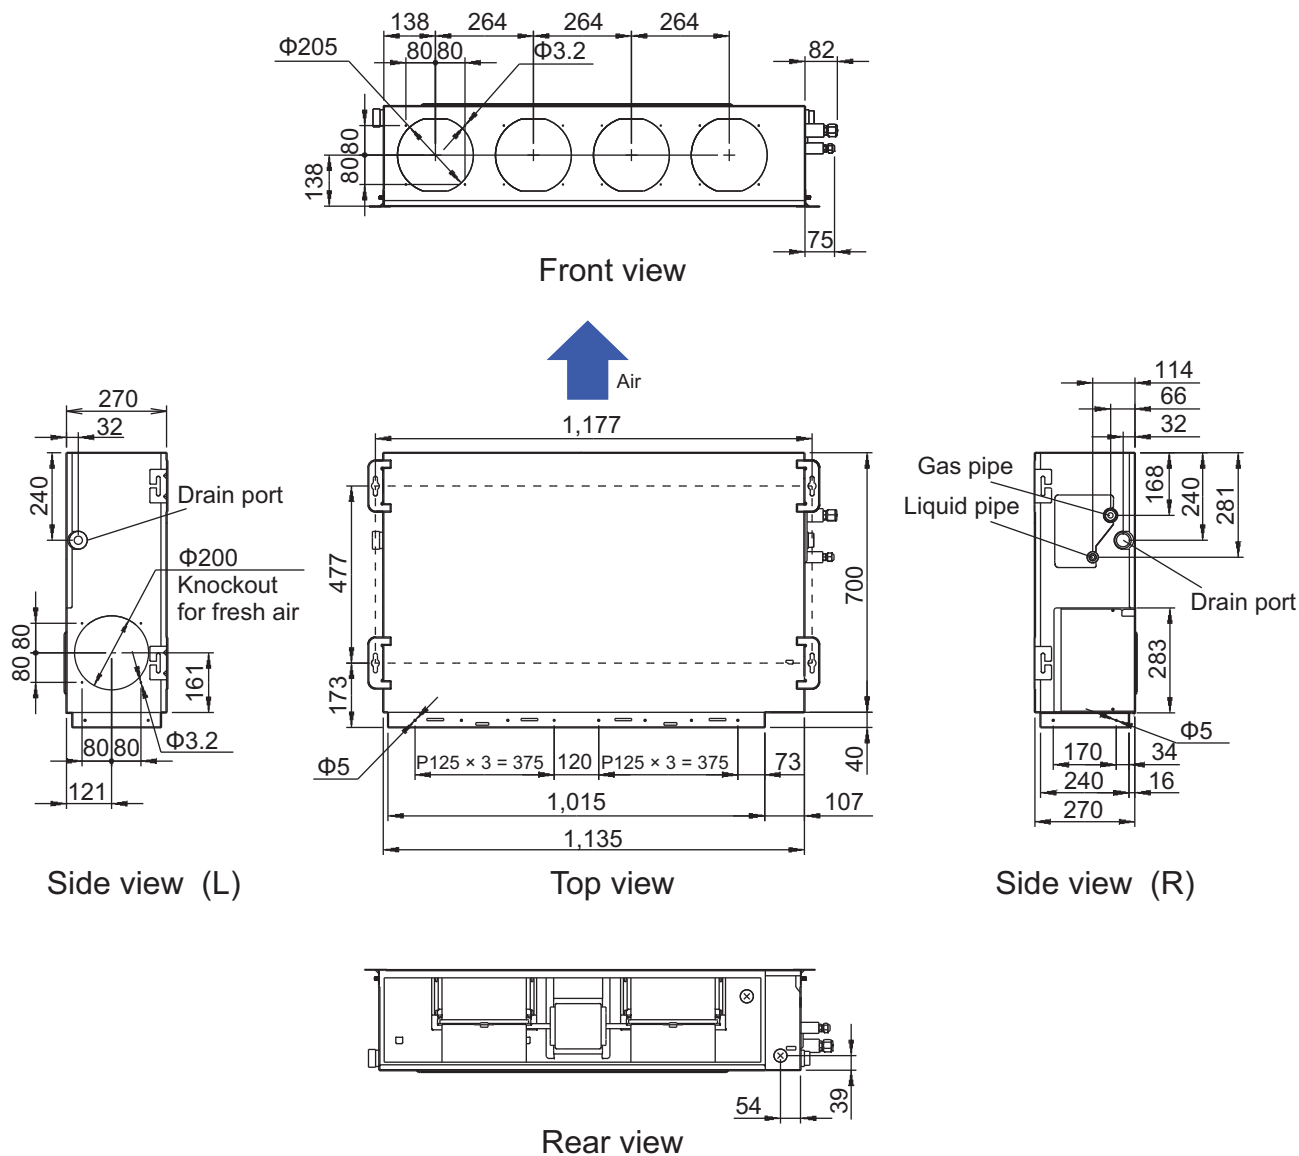

3-4. Medium static pressure duct type

Model: ARXG22KMLB

Unit: mm

● Installation space requirement