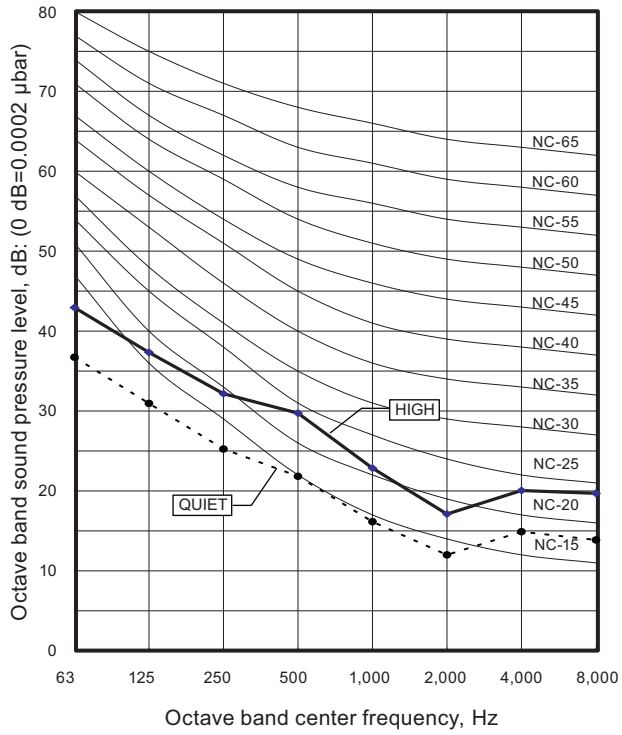

8-4. Medium static pressure duct type

Model: ARXG22KMLB

● Cooling

● Heating