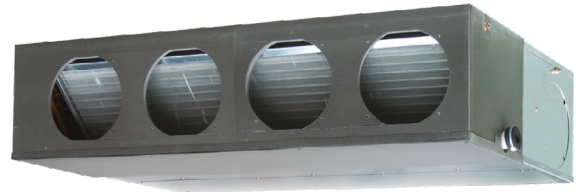

ARXG22KMLB

Please visit our webstore for full product and technical documentation 

Unit Type	Medium Static Ducted
Remote Controller	Option
Nominal Cooling Capacity (kW)	6.0
Nominal Heating Capacity (kW)	7.0
Height (mm)	270
Width (mm)	1135
Depth (mm)	700
Weight (kg)	35
Filter	UTDLF25NA / UTRDF204
Standard Static Pressure (Pa)	35
Static Pressure Ranget (Pa)	30 to 150
Airflow Rate - Cooling - High (m3/h)	1100
Airflow Rate - Heating - High (m3/h)	1100
Sound Pressure Level - Cooling - High (dB(A))	31
Sound Pressure Level - Cooling - Low (dB(A))	25
Sound Pressure Level - Heating - High (dB(A))	31
Sound Pressure Level - Heating - Low (dB(A))	25
Sound Power Level - Cooling - High (dB(A))	60
Sound Power Level - Heating - High (dB(A))	62
Moisture Removal (l/h)	2.1
Refrigerant Type (Global Warming Potential)	R32 (675)
Liquid Pipe Size	1/4"
Gas Pipe Size	1/2"
Unit Power Supply	From Outdoor Unit