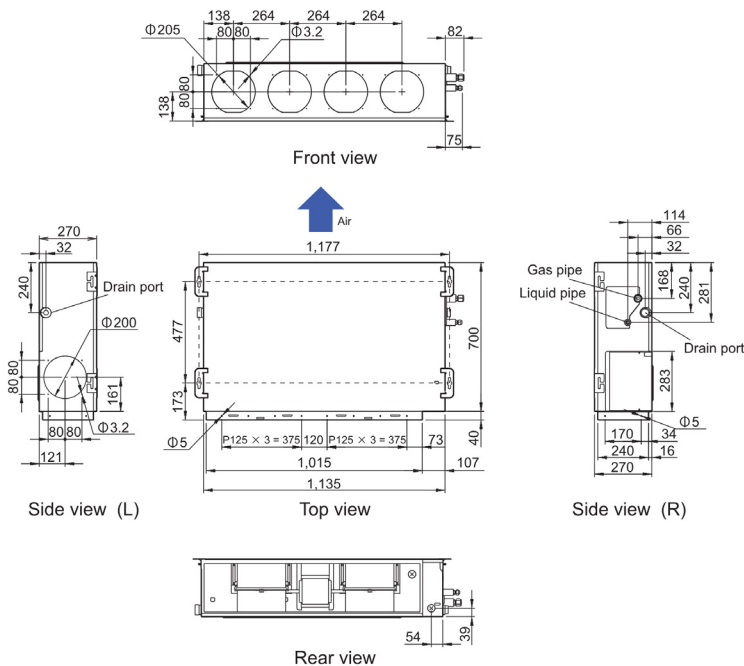

ARXG22KMLB

Please visit our webstore for full product and technical documentation 

Unit Type	Medium Static Ducted
Remote Controller	Option
Nominal Cooling Capacity (kW)	6.0
Nominal Heating Capacity (kW)	7.0
Height (mm)	270
Width (mm)	1135
Depth (mm)	700
Weight (kg)	35
Filter	UTDLF25NA / UTRDF204
Standard Static Pressure (Pa)	35
Static Pressure Ranget (Pa)	30 to 150
Airflow Rate - Cooling - High (m3/h)	1100
Airflow Rate - Heating - High (m3/h)	1100
Sound Pressure Level - Cooling - High (dB(A))	31
Sound Pressure Level - Cooling - Low (dB(A))	25
Sound Pressure Level - Heating - High (dB(A))	31
Sound Pressure Level - Heating - Low (dB(A))	25
Sound Power Level - Cooling - High (dB(A))	60
Sound Power Level - Heating - High (dB(A))	62
Moisture Removal (l/h)	2.1
Refrigerant Type (Global Warming Potential)	R32 (675)
Liquid Pipe Size	1/4"
Gas Pipe Size	1/2"
Unit Power Supply	From Outdoor Unit

Document Downloads

- [Airflow - Fan Curve](#)
- [Airflow](#)
- [Dimensional Drawing](#)
- [Installation Manual](#)
- [Noise Curve](#)
- [Operation Manual](#)
- [Product Image](#)
- [Spare Parts List All Pages](#)
- [Specifications](#)
- [Wiring Diagram](#)

Unit: mm

*Specifications and design are subject to change without notice for further improvement.
 *Actual products' colors may be different from the colors shown in this printed material.