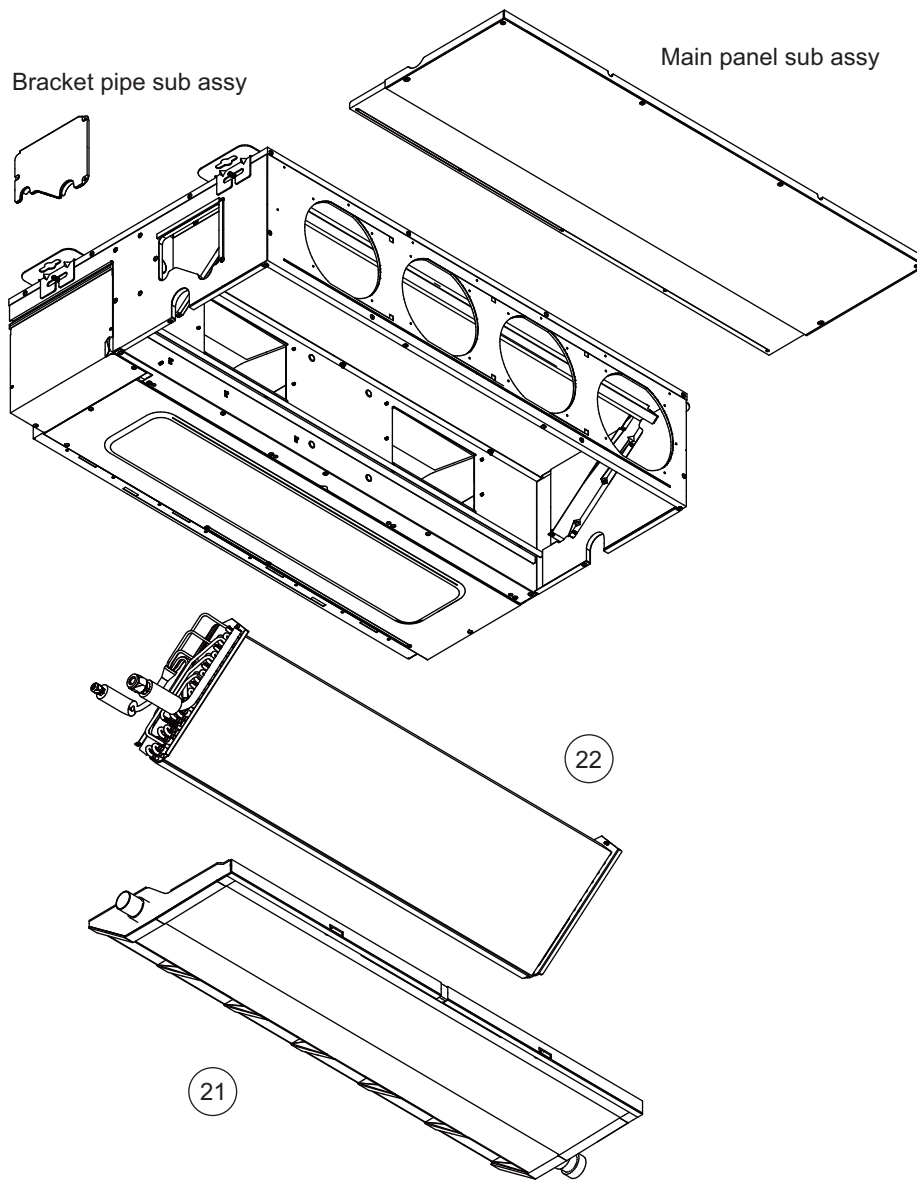

### ■ Model: ARXG22KMLB

Hook metal

Item no.	Part no.	Part name	Service part
1	9900826048	Room thermistor	◆
2	9900942045	Pipe thermistor	◆

Item no.	Part no.	Part name	Service part
11	9710624322	Main PCB	◆
12	0600063023	Holder	◆
13	9710019005	Communication PCB	◆
14	9710661013	Power supply PCB	◆
15	9306489045	Terminal 3P	◆
16	9900896003	Terminal 5P	◆
17	9707457049	Reactor assy	◆

Item no.	Part no.	Part name	Service part
21	9374513017	Drain pan sub assy	◆
22	9374517978	Evaporator total assy	◆

Item no.	Part no.	Part name	Service part
31	9374233021	Casing A	◆
32	9374234028	Casing B	◆
33	9356531060	Sirocco fan assy	◆
34	9380718031	Fan motor assy	◆
35	9385102002	Rubber	◆