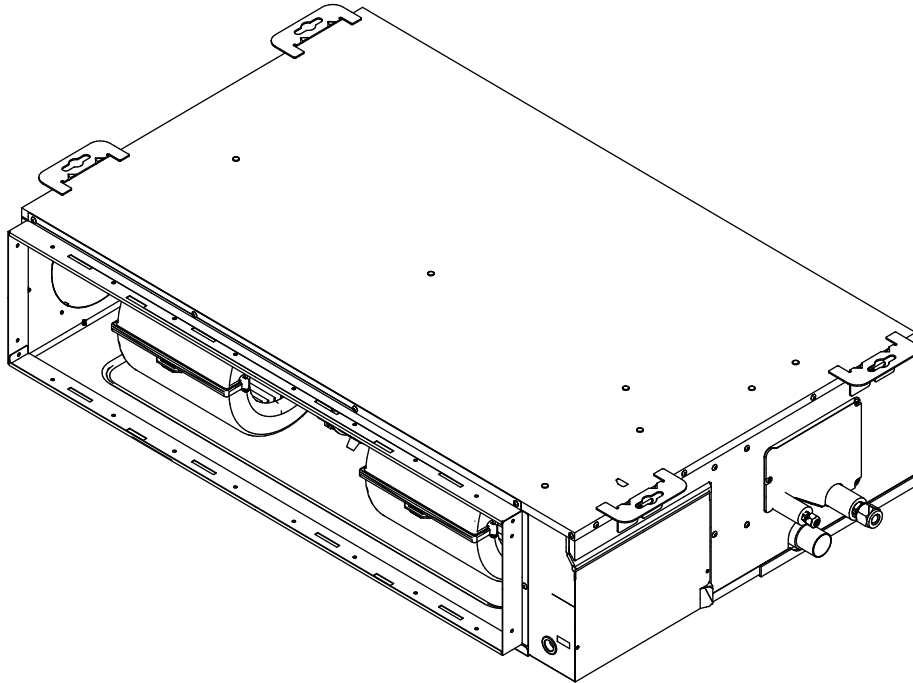

## 3-4. Medium static pressure duct type

### ■ Model: ARXG22KMLB

Hook metal

Item no.	Part no.	Part name	Service part
1	9900826048	Room thermistor	◆
2	9900942045	Pipe thermistor	◆

Item no.	Part no.	Part name	Service part
11	9710624322	Main PCB	◆
12	0600063023	Holder	◆
13	9710019005	Communication PCB	◆
14	9710661013	Power supply PCB	◆
15	9306489045	Terminal 3P	◆
16	9900896003	Terminal 5P	◆
17	9707457049	Reactor assy	◆

Item no.	Part no.	Part name	Service part
21	9374513017	Drain pan sub assy	◆
22	9374517978	Evaporator total assy	◆

Item no.	Part no.	Part name	Service part
31	9374233021	Casing A	◆
32	9374234028	Casing B	◆
33	9356531060	Sirocco fan assy	◆
34	9380718031	Fan motor assy	◆
35	9385102002	Rubber	◆