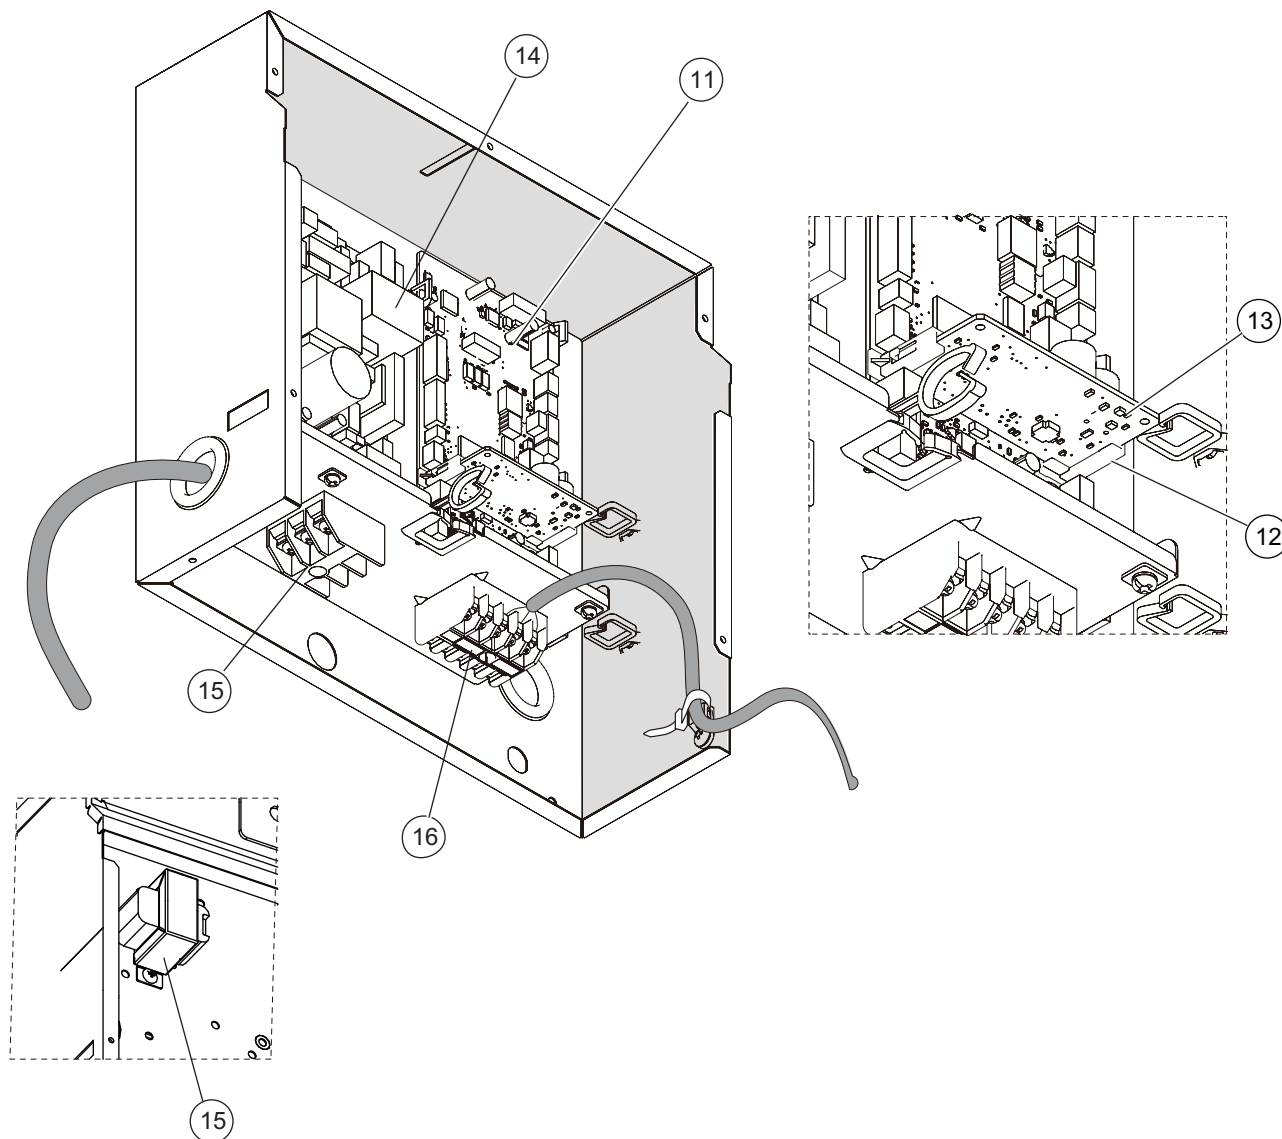

## 3-4. Medium static pressure duct type

### ■ Model: ARXG22KMLB

Hook metal

Item no.	Part no.	Part name	Service part
1	9900826048	Room thermistor	◆
2	9900942045	Pipe thermistor	◆

Item no.	Part no.	Part name	Service part
11	9710624322	Main PCB	◆
12	0600063023	Holder	◆
13	9710019005	Communication PCB	◆
14	9710661013	Power supply PCB	◆
15	9306489045	Terminal 3P	◆
16	9900896003	Terminal 5P	◆
17	9707457049	Reactor assy	◆

Item no.	Part no.	Part name	Service part
21	9374513017	Drain pan sub assy	◆
22	9374517978	Evaporator total assy	◆

Item no.	Part no.	Part name	Service part
31	9374233021	Casing A	◆
32	9374234028	Casing B	◆
33	9356531060	Sirocco fan assy	◆
34	9380718031	Fan motor assy	◆
35	9385102002	Rubber	◆