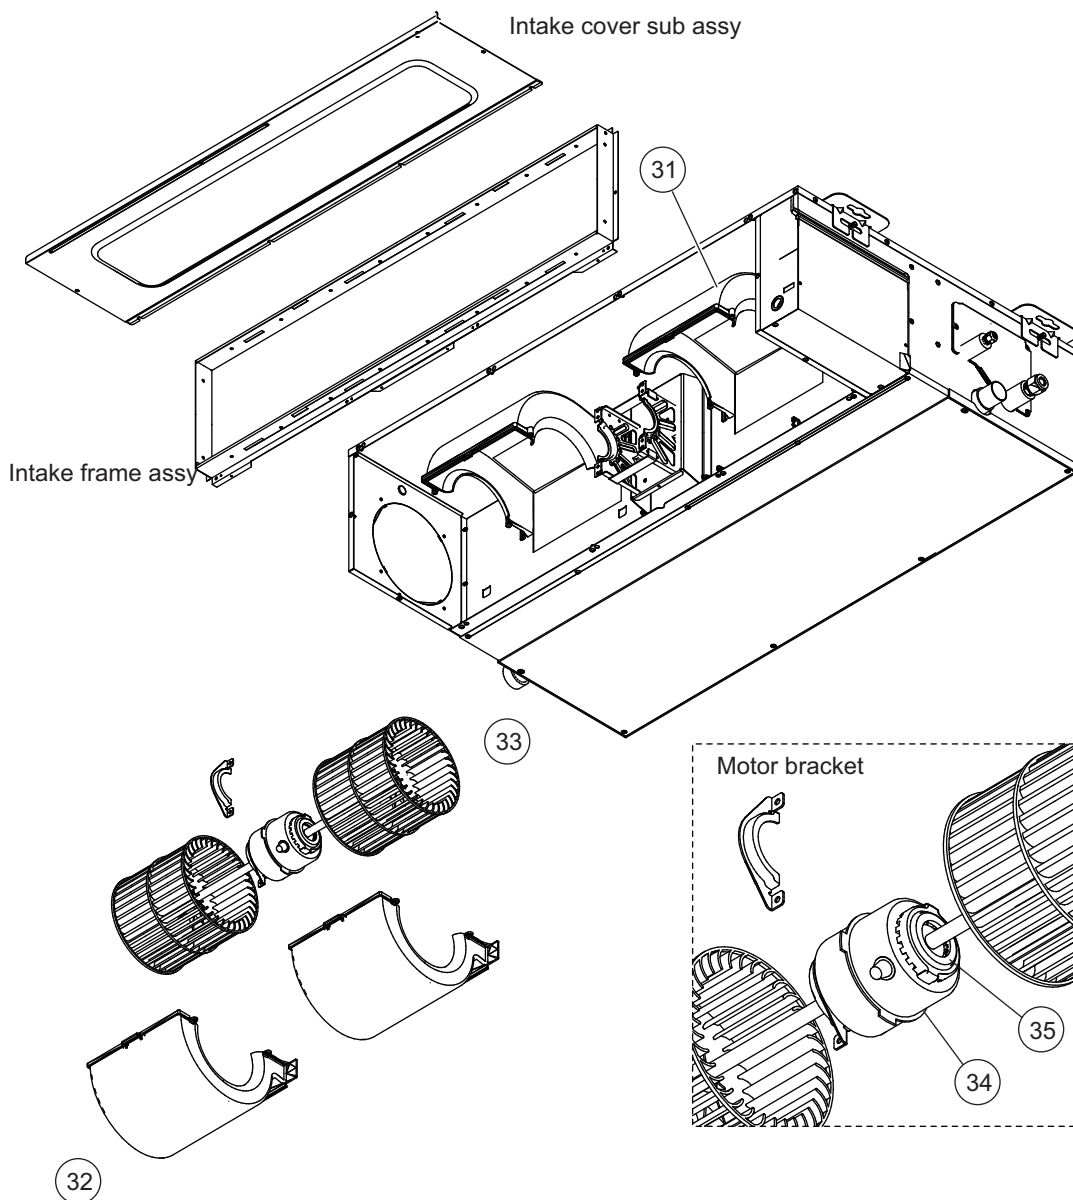

### ■ Model: ARXG22KMLB

Hook metal

Item no.	Part no.	Part name	Service part
1	9900826048	Room thermistor	◆
2	9900942045	Pipe thermistor	◆

Item no.	Part no.	Part name	Service part
11	9710624322	Main PCB	◆
12	0600063023	Holder	◆
13	9710019005	Communication PCB	◆
14	9710661013	Power supply PCB	◆
15	9306489045	Terminal 3P	◆
16	9900896003	Terminal 5P	◆
17	9707457049	Reactor assy	◆

Item no.	Part no.	Part name	Service part
21	9374513017	Drain pan sub assy	◆
22	9374517978	Evaporator total assy	◆

Item no.	Part no.	Part name	Service part
31	9374233021	Casing A	◆
32	9374234028	Casing B	◆
33	9356531060	Sirocco fan assy	◆
34	9380718031	Fan motor assy	◆
35	9385102002	Rubber	◆