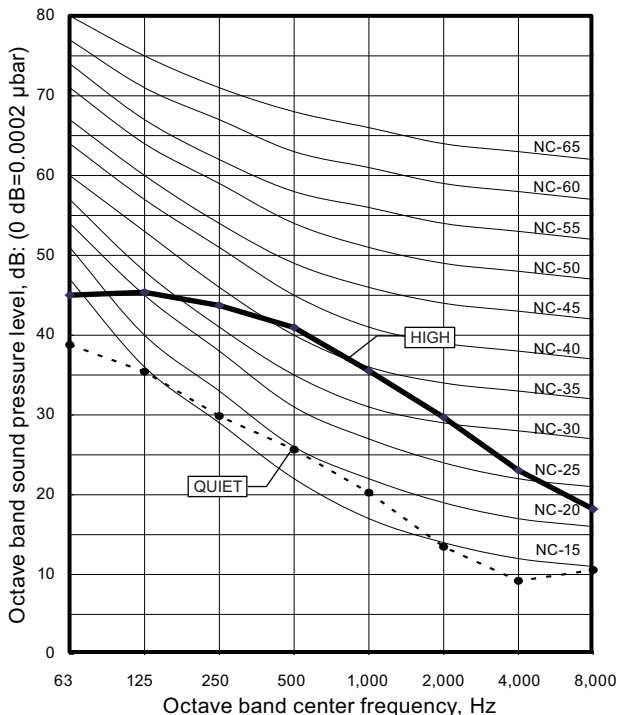

Model: ARXG36KMLA

Cooling