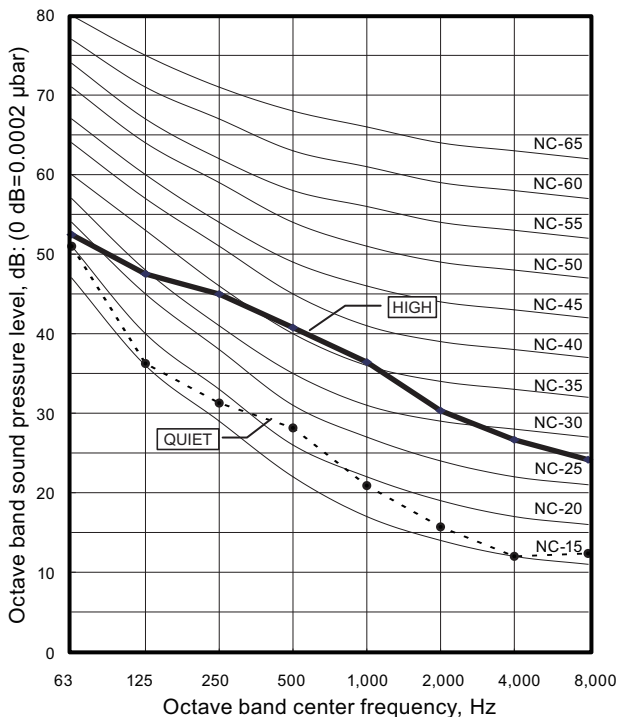

Model: ARXG36KMLA

Cooling

Heating

Model: ARXG45KMLA

Cooling

Heating

6-2. Sound level check point