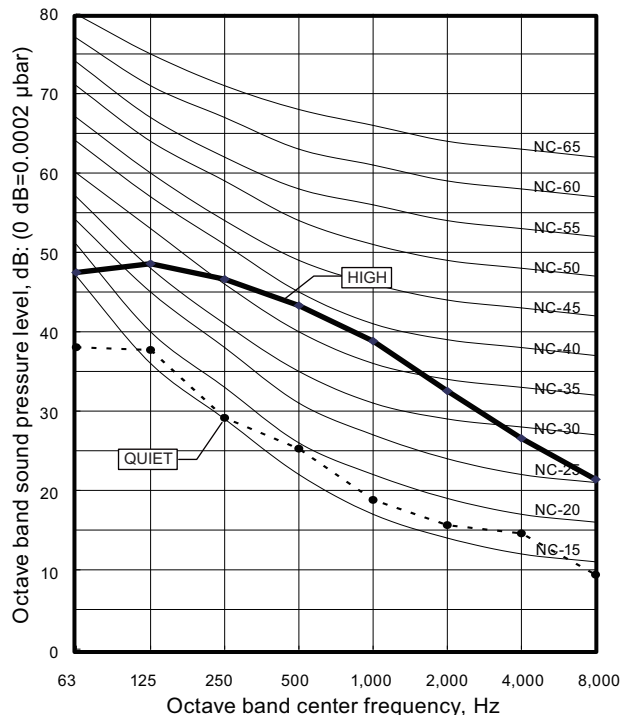

Model: ARXG36KMLA

Cooling

Heating

Model: ARXG45KMLA

Cooling

Heating