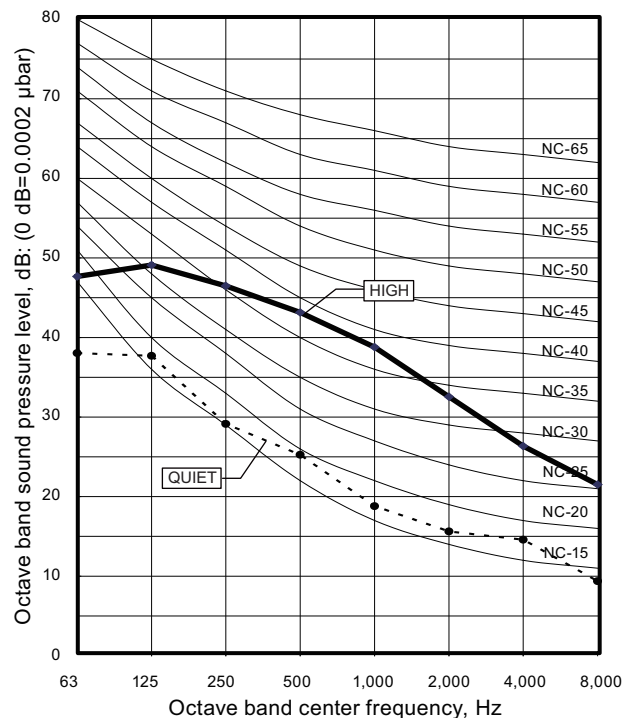

6. Operation noise (sound pressure)

6-1. Noise level curve

Model: ARXG24KMLA

● Cooling

● Heating

Model: ARXG30KMLA

● Cooling

● Heating