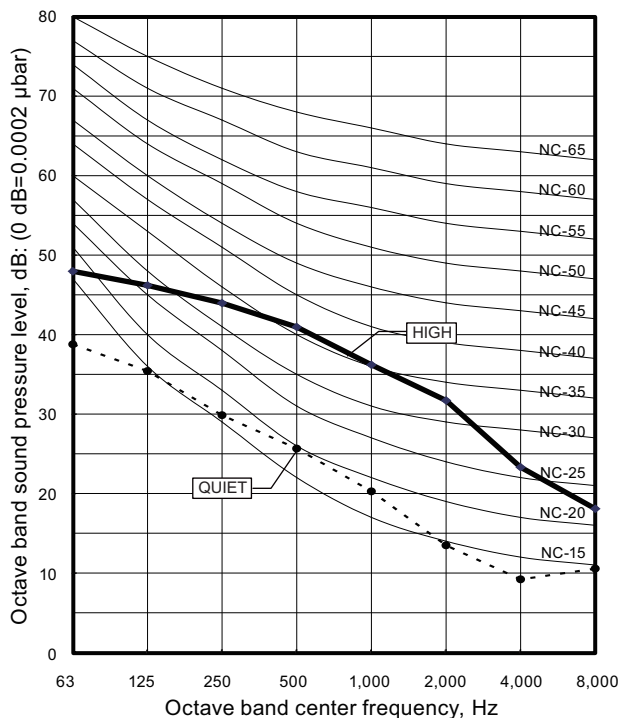

6. Operation noise (sound pressure)

6-1. Noise level curve

Model: ARXG24KMLA

● Cooling

● Heating

Model: ARXG30KMLA

● Cooling

● Heating