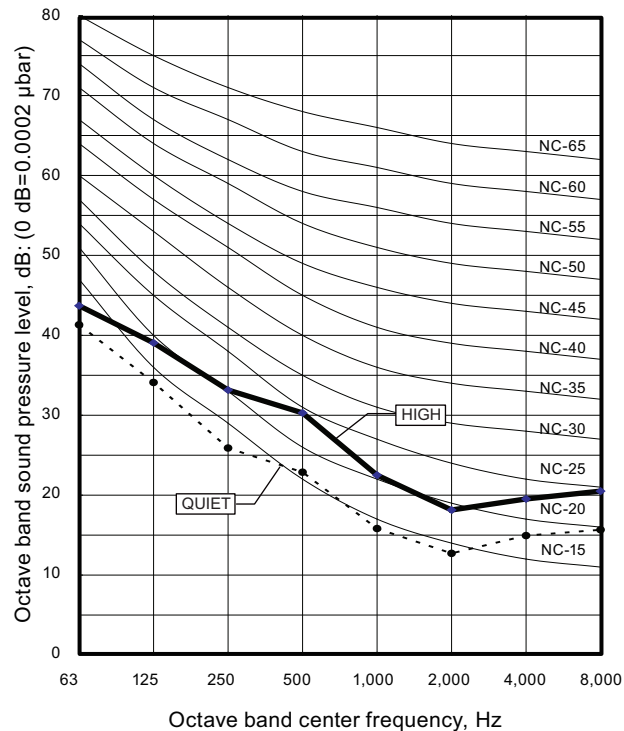

6. Operation noise (sound pressure)

6-1. Noise level curve

Model: ARXG24KMLA

● Cooling

● Heating

Model: ARXG30KMLA

● Cooling

● Heating