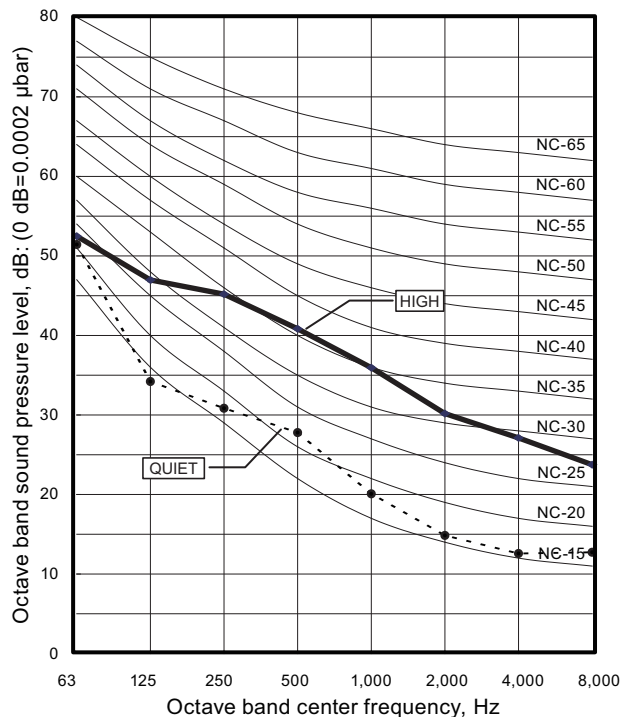

Model: ARXG36KMLA

Cooling

Heating

Model: ARXG45KMLA

Cooling

Heating

6-2. Sound level check point