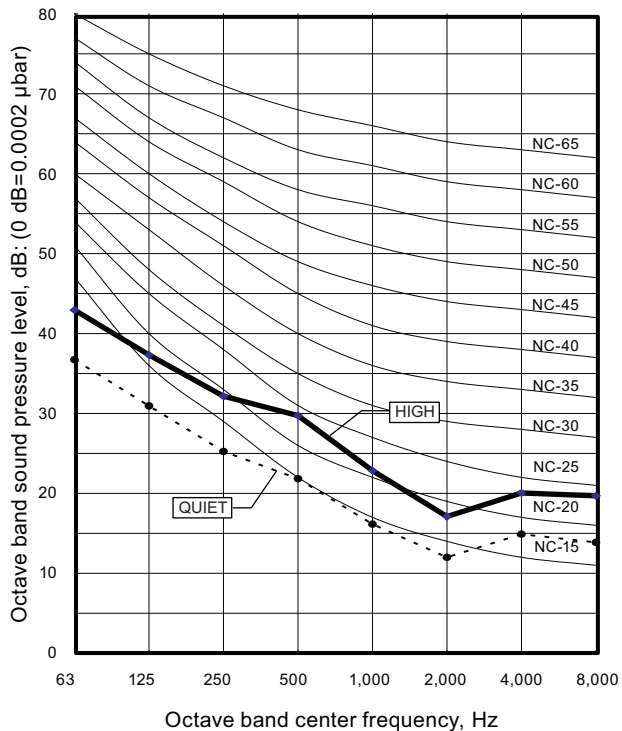

6. Operation noise (sound pressure)

6-1. Noise level curve

Model: ARXG24KMLA

● Cooling

● Heating

Model: ARXG30KMLA

● Cooling

● Heating