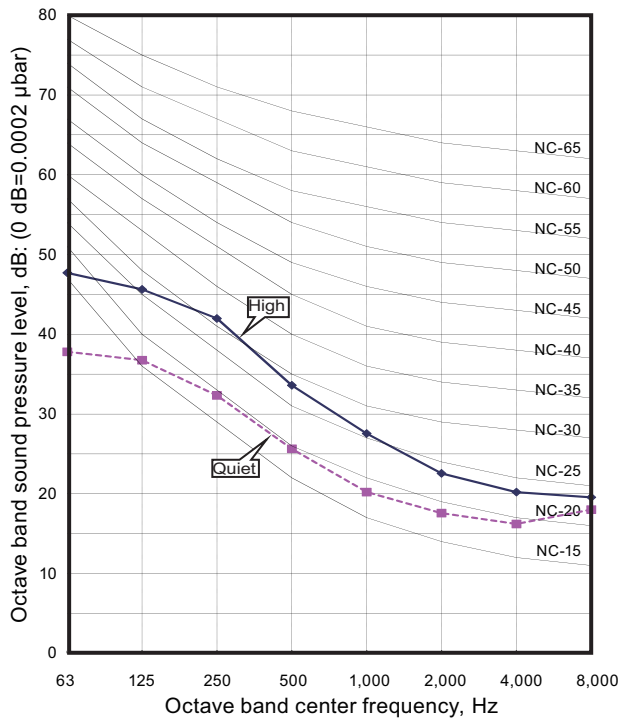

6. Operation noise (sound pressure)

6-1. Noise level curve

Model: ARXG24KHTAP

● Cooling

● Heating

Model: ARXG30KHTAP

● Cooling

● Heating

6-2. Sound level check point