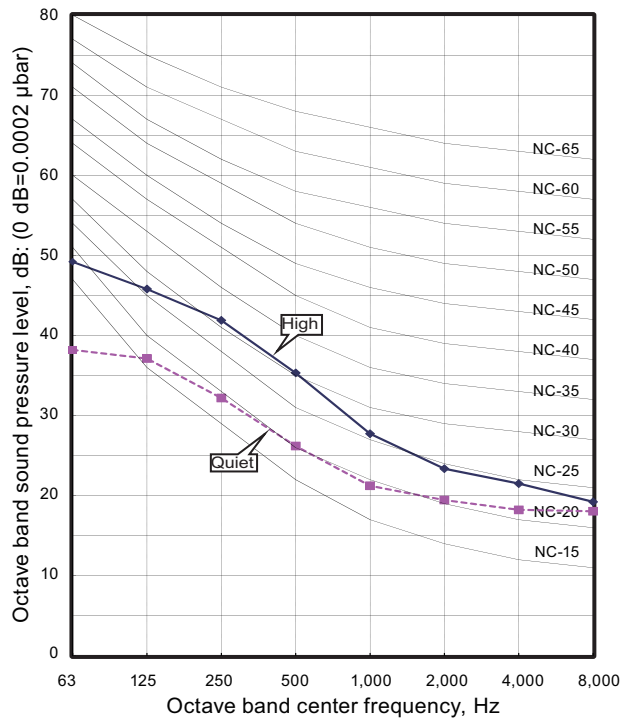

6. Operation noise (sound pressure)

6-1. Noise level curve

Model: ARXG24KHTAP

● Cooling

● Heating

Model: ARXG30KHTAP

● Cooling

● Heating

6-2. Sound level check point