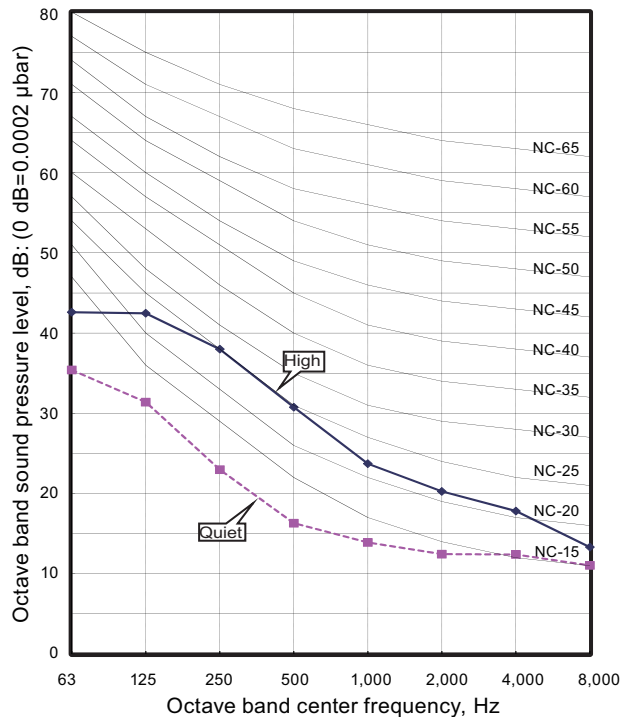

6. Operation noise (sound pressure)

6-1. Noise level curve

Model: ARXG24KHTAP

● Cooling

● Heating

Model: ARXG30KHTAP

● Cooling

● Heating

6-2. Sound level check point