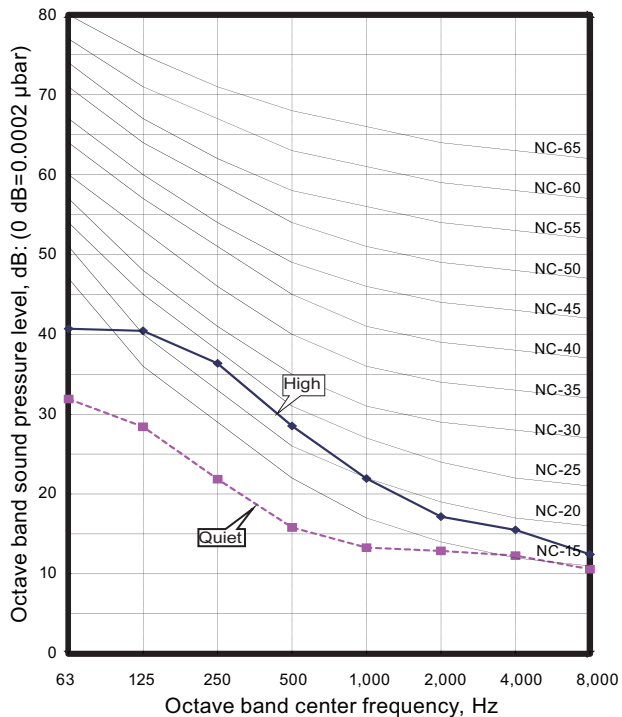

6. Operation noise (sound pressure)

6-1. Noise level curve

Model: ARXG24KHTAP

● Cooling

● Heating

Model: ARXG30KHTAP

● Cooling

● Heating

6-2. Sound level check point