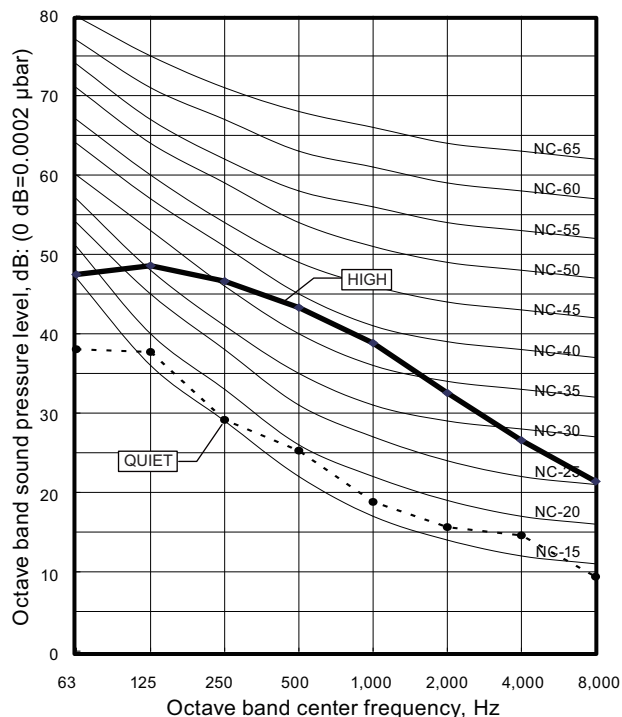

Model: ARXG36KMLA

Cooling

Heating

Model: ARXG45KMLA

Cooling

Heating