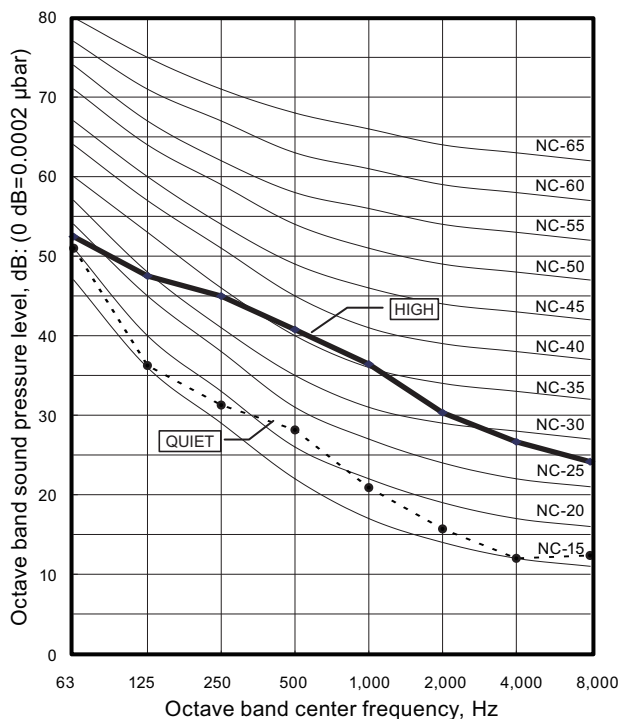

Model: ARXG36KMLA

Cooling

Heating

Model: ARXG45KMLA

Cooling

Heating

6-2. Sound level check point