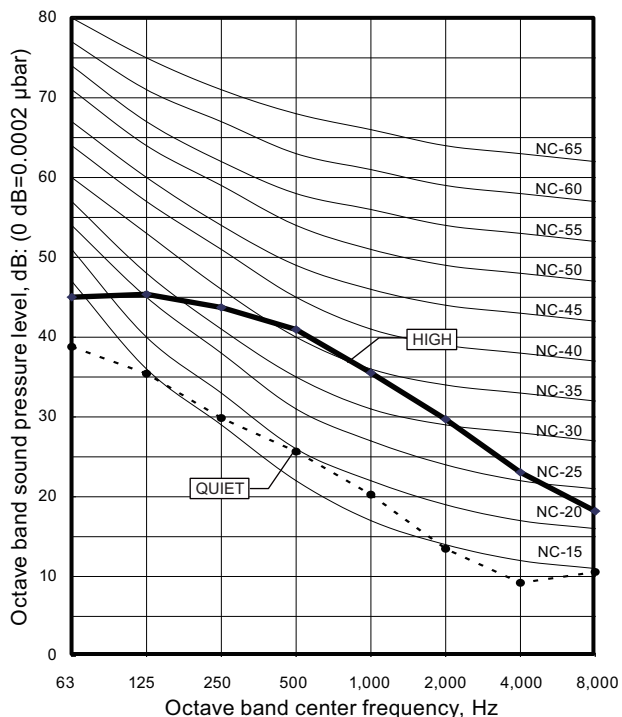

Model: ARXG36KMLA

Cooling