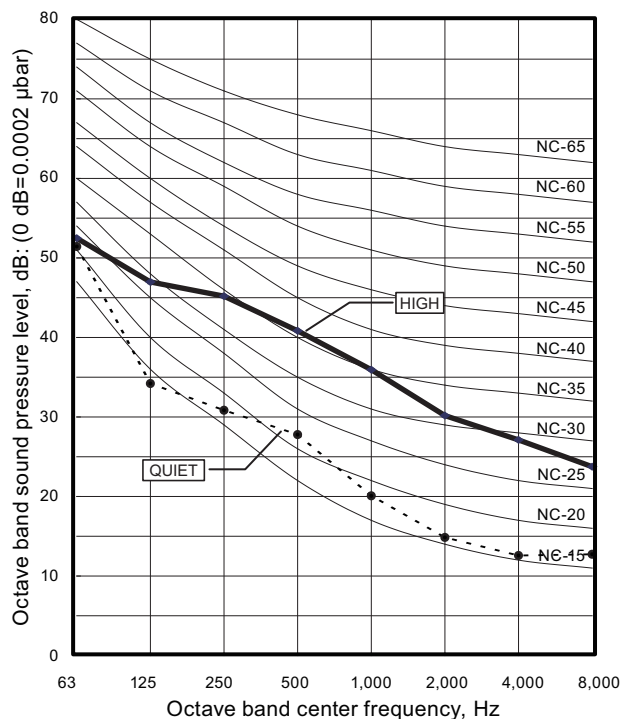

Model: ARXG36KMLA

Cooling

Heating

Model: ARXG45KMLA

Cooling

Heating

6-2. Sound level check point