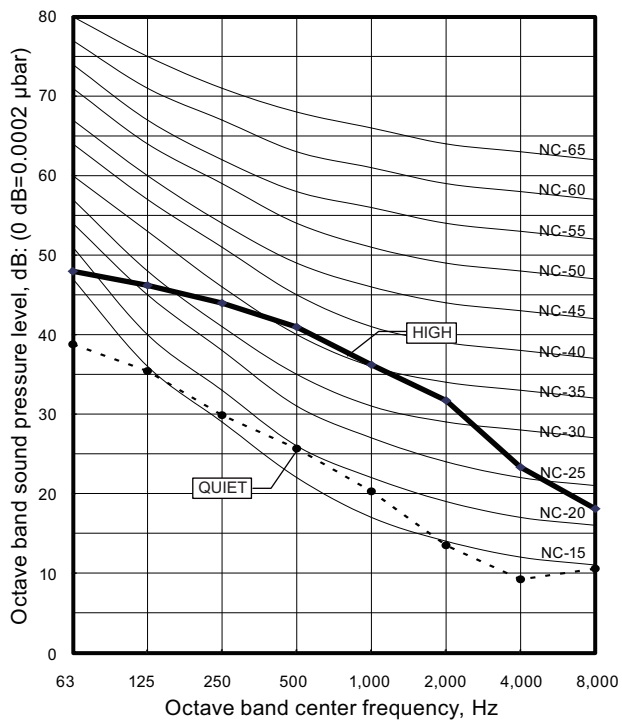

6. Operation noise (sound pressure)

6-1. Noise level curve

Model: ARXG24KMLA

● Cooling

● Heating

Model: ARXG30KMLA

● Cooling

● Heating