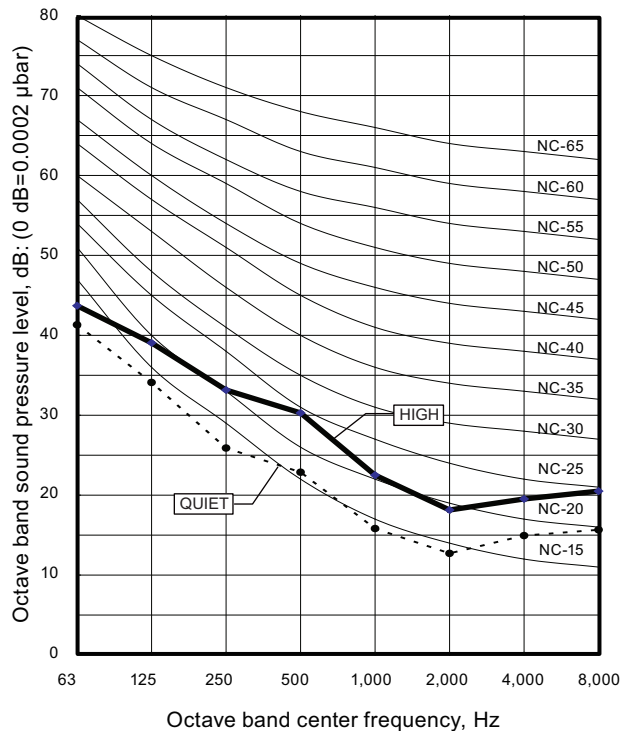

6. Operation noise (sound pressure)

6-1. Noise level curve

Model: ARXG24KMLA

● Cooling

● Heating

Model: ARXG30KMLA

● Cooling

● Heating