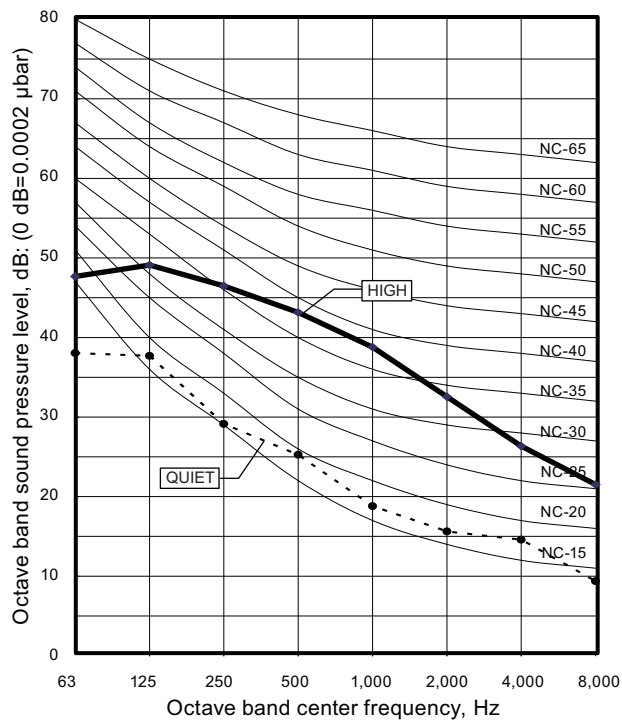

6. Operation noise (sound pressure)

6-1. Noise level curve

Model: ARXG24KMLA

● Cooling

● Heating

Model: ARXG30KMLA

● Cooling

● Heating