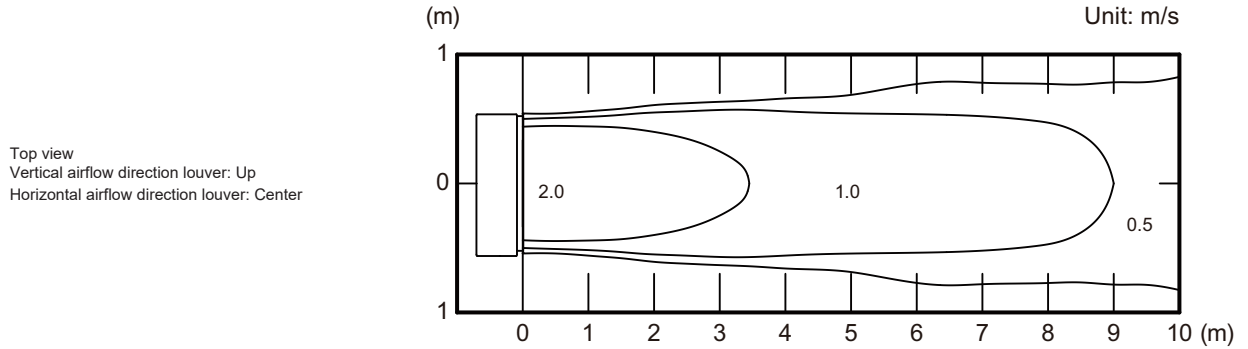

Model: ARXK024GLGH (with UTD-GXTC-W)

Measuring conditions	Fan speed	Operation mode
	HIGH	FAN

• Air velocity distribution

INDOOR
UNITS

INDOOR
UNITS

Measuring conditions NOTE: Reference data	Fan speed HIGH	Operation mode HEAT
---	-------------------	------------------------

• **Air velocity distribution**

Side view
Vertical airflow direction louver: Down
Horizontal airflow direction louver: Center

• **Air temperature distribution**

Side view
Vertical airflow direction louver: Down
Horizontal airflow direction louver: Center