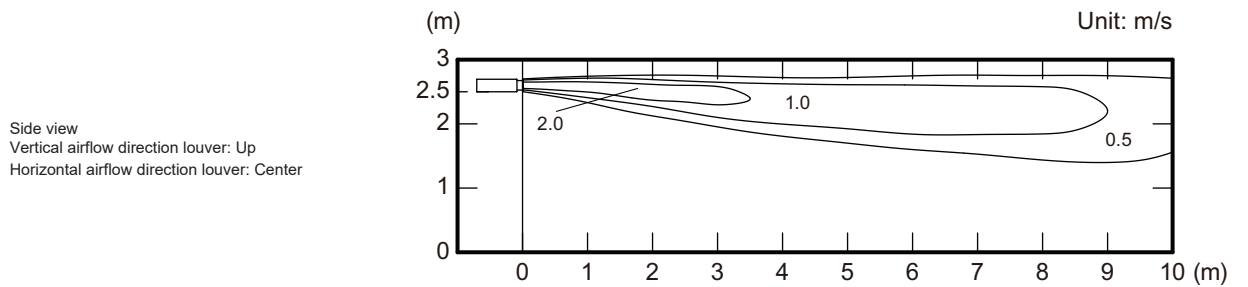

Model: ARXK024GLGH (with UTD-GXTC-W)

Measuring conditions	Fan speed	Operation mode
	HIGH	FAN

• Air velocity distribution

INDOOR
UNITS

INDOOR
UNITS

Measuring conditions NOTE: Reference data	Fan speed HIGH	Operation mode HEAT
---	-------------------	------------------------

• **Air velocity distribution**

Side view
Vertical airflow direction louver: Down
Horizontal airflow direction louver: Center

• **Air temperature distribution**

Side view
Vertical airflow direction louver: Down
Horizontal airflow direction louver: Center