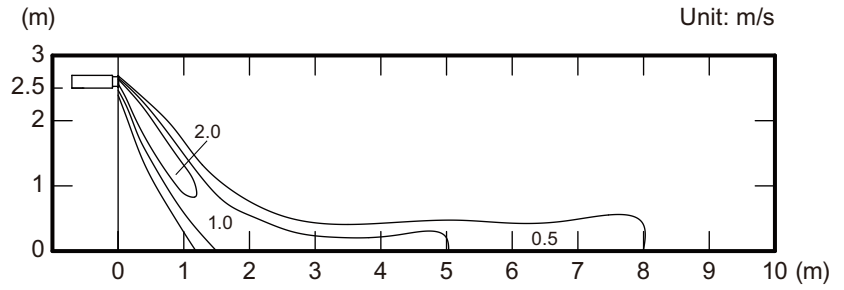

Model: ARXK024GLGH (with UTD-GXTC-W)

Measuring conditions	Fan speed	Operation mode
	HIGH	FAN

• Air velocity distribution

INDOOR
UNITS

INDOOR
UNITS

Measuring conditions NOTE: Reference data	Fan speed HIGH	Operation mode HEAT
---	-------------------	------------------------

• **Air velocity distribution**

Side view
Vertical airflow direction louver: Down
Horizontal airflow direction louver: Center

• **Air temperature distribution**

Side view
Vertical airflow direction louver: Down
Horizontal airflow direction louver: Center