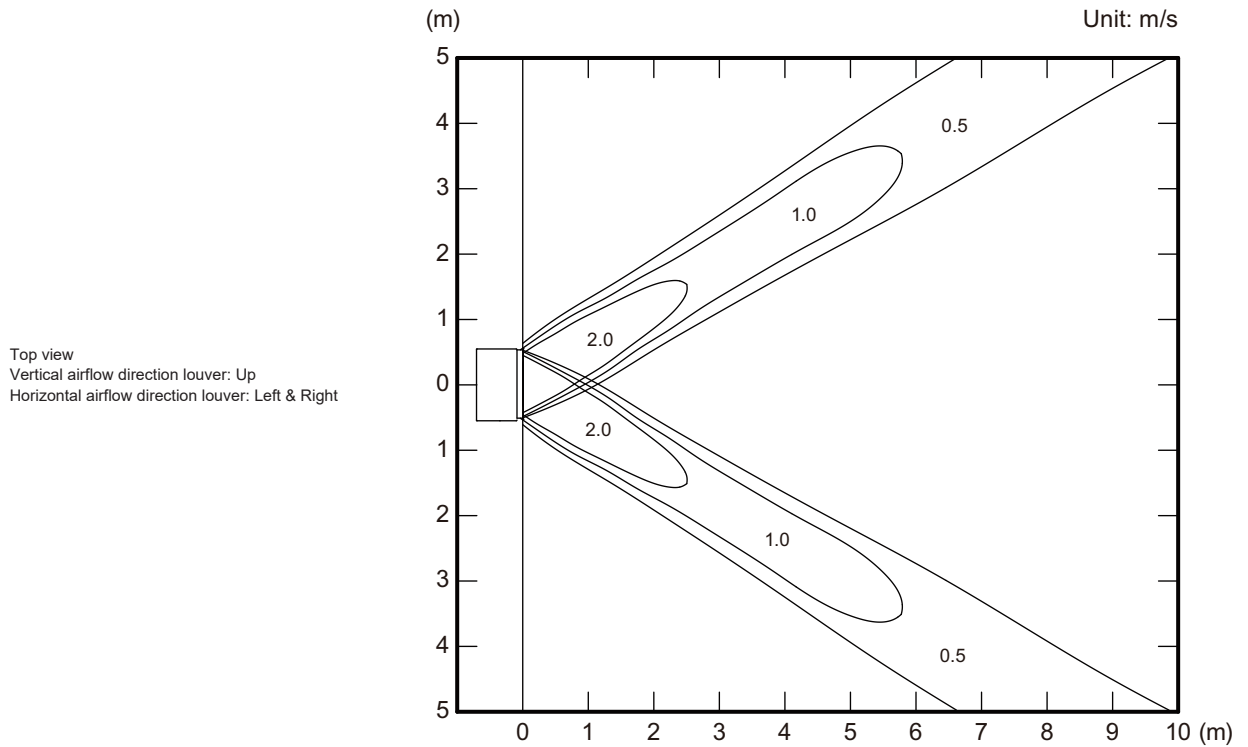

Model: ARXK024GLGH (with UTD-GXTC-W)

Measuring conditions	Fan speed	Operation mode
	HIGH	FAN

• Air velocity distribution

INDOOR
UNITS

INDOOR
UNITS

Measuring conditions NOTE: Reference data	Fan speed HIGH	Operation mode HEAT
---	-------------------	------------------------

• **Air velocity distribution**

Side view
Vertical airflow direction louver: Down
Horizontal airflow direction louver: Center

• **Air temperature distribution**

Side view
Vertical airflow direction louver: Down
Horizontal airflow direction louver: Center