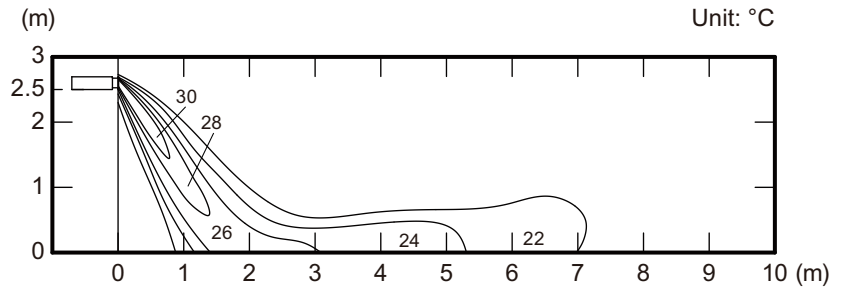

Model: ARXK024GLGH (with UTD-GXTC-W)

Measuring conditions	Fan speed	Operation mode
	HIGH	FAN

• Air velocity distribution

INDOOR
UNITS

INDOOR
UNITS

Measuring conditions NOTE: Reference data	Fan speed HIGH	Operation mode HEAT
---	-------------------	------------------------

• **Air velocity distribution**

Side view
Vertical airflow direction louver: Down
Horizontal airflow direction louver: Center

• **Air temperature distribution**

Side view
Vertical airflow direction louver: Down
Horizontal airflow direction louver: Center