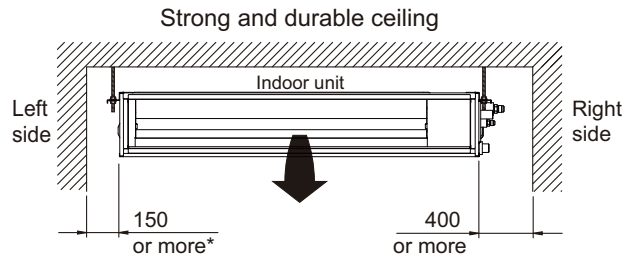

■ Model: ARXK024GLGH

Unit: mm

INDOOR
UNITS

INDOOR
UNITS

■ Installation space requirement

Provide sufficient installation space for product safety.

Unit: mm

*: 400 or more when drain from drain pipe

- When intaking air from back:

- When intaking air from bottom:

■ Maintenance space requirement

For future maintenance and service access, provide sufficient maintenance space.

NOTE: Do not place any wiring or illumination in the maintenance space, as they will impede service.

Unit: mm

*: More than 100 when intaking air from bottom

Top view