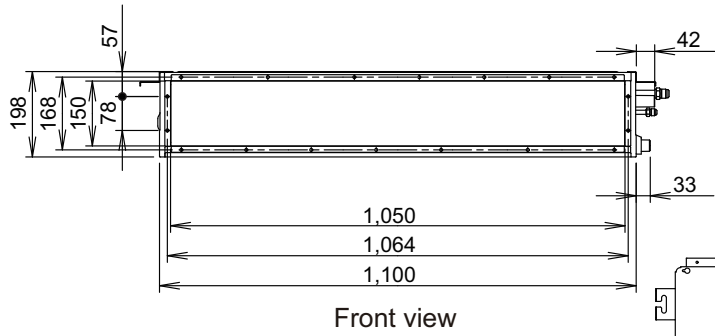

■ Model: ARXK024GLGH

Unit: mm

INDOOR
UNITS

INDOOR
UNITS

■ Installation space requirement

Provide sufficient installation space for product safety.

Unit: mm

*: 400 or more when drain from drain pipe

Unit: mm

*: More than 100 when intaking air from bottom

Top view