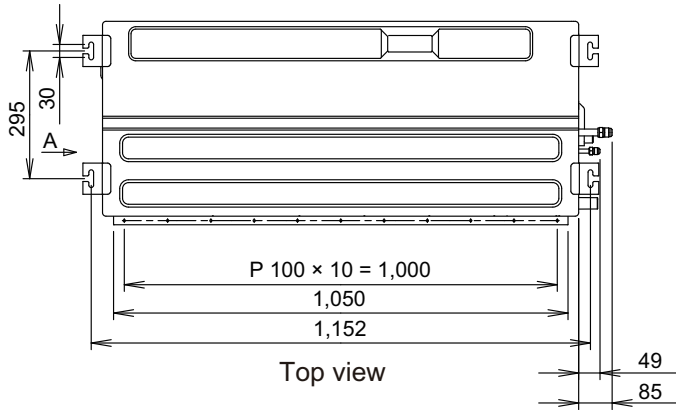

■ Model: ARXK024GLGH

Unit: mm

INDOOR
UNITS

INDOOR
UNITS

■ Installation space requirement

Provide sufficient installation space for product safety.

Unit: mm

*: 400 or more when drain from drain pipe

Unit: mm

*: More than 100 when intaking air from bottom

Top view