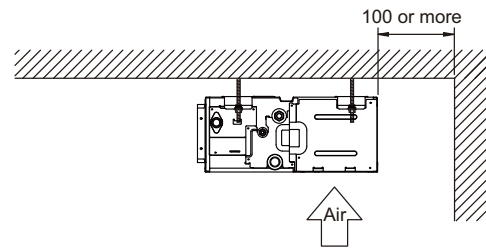

- When intaking air from bottom: