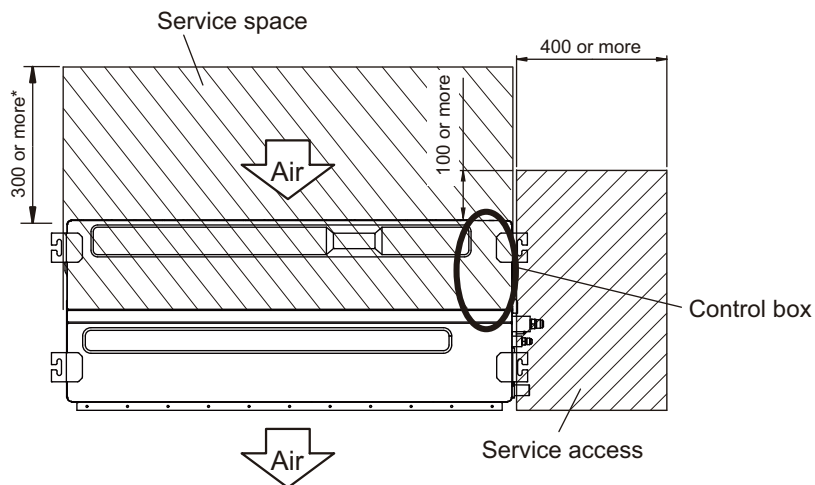

■ Model: ARXK024GLGH

Unit: mm

INDOOR
UNITS

INDOOR
UNITS

■ Installation space requirement

Provide sufficient installation space for product safety.

Unit: mm

*: 400 or more when drain from drain pipe

- When intaking air from back:

- When intaking air from bottom:

■ Maintenance space requirement

For future maintenance and service access, provide sufficient maintenance space.

NOTE: Do not place any wiring or illumination in the maintenance space, as they will impede service.

Unit: mm

*: More than 100 when intaking air from bottom

Top view