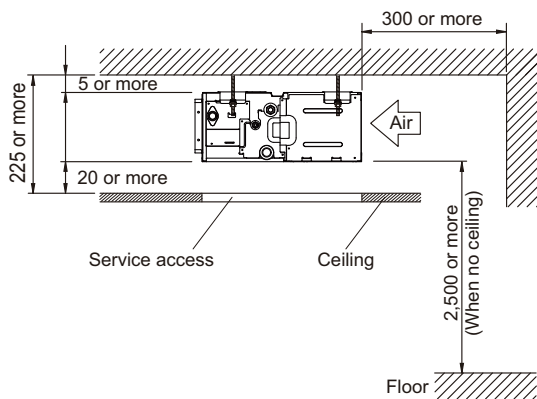

■ Model: ARXK024GLGH

Unit: mm

INDOOR
UNITS

INDOOR
UNITS

■ Installation space requirement

Provide sufficient installation space for product safety.

Unit: mm

*: 400 or more when drain from drain pipe

- When intaking air from back:

- When intaking air from bottom:

■ Maintenance space requirement

For future maintenance and service access, provide sufficient maintenance space.

NOTE: Do not place any wiring or illumination in the maintenance space, as they will impede service.

Unit: mm

*: More than 100 when intaking air from bottom

Top view