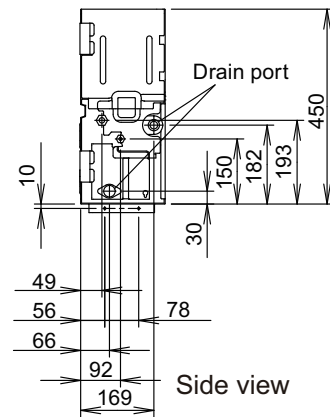

■ Model: ARXK024GLGH

Unit: mm

INDOOR
UNITS

INDOOR
UNITS

■ Installation space requirement

Provide sufficient installation space for product safety.

Unit: mm

*: 400 or more when drain from drain pipe

Unit: mm

*: More than 100 when intaking air from bottom

Top view