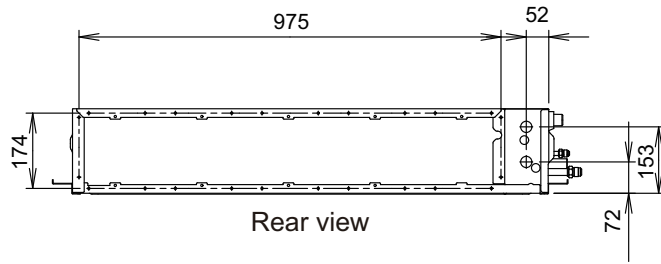

■ Model: ARXK024GLGH

Unit: mm

INDOOR
UNITS

INDOOR
UNITS

■ Installation space requirement

Provide sufficient installation space for product safety.

Unit: mm

*: 400 or more when drain from drain pipe

Unit: mm

*: More than 100 when intaking air from bottom

Top view