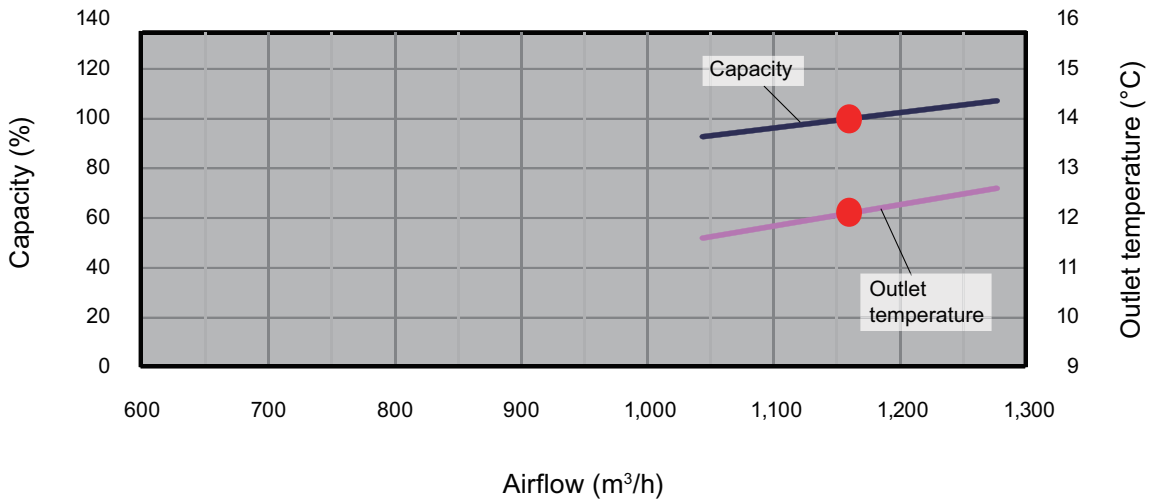

Model: ARXK024GLGH

Available airflow rate range @ Hi speed

*1: Available airflow rate range when Auto louver grille kit (option) is installed.

- Fan speed: HIGH
- Vertical airflow direction louver: Up

Cooling