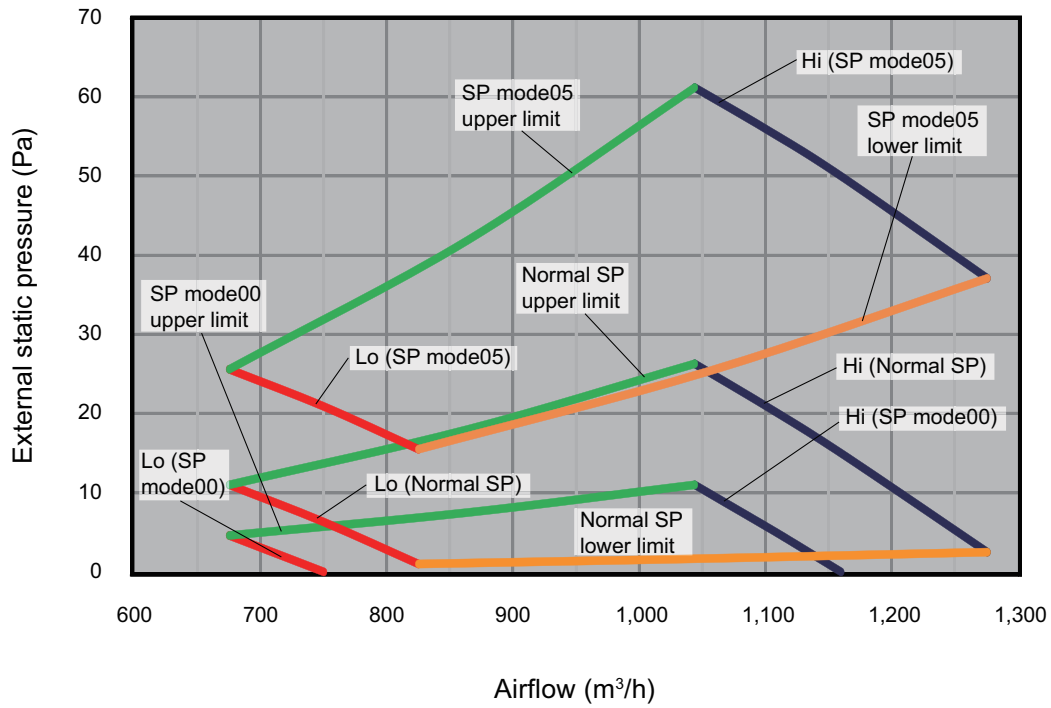

Model: ARXK024GLGH

Available airflow rate range @ Hi speed

*1: Available airflow rate range when Auto louver grille kit (option) is installed.

- Fan speed: HIGH
- Vertical airflow direction louver: Up

Cooling