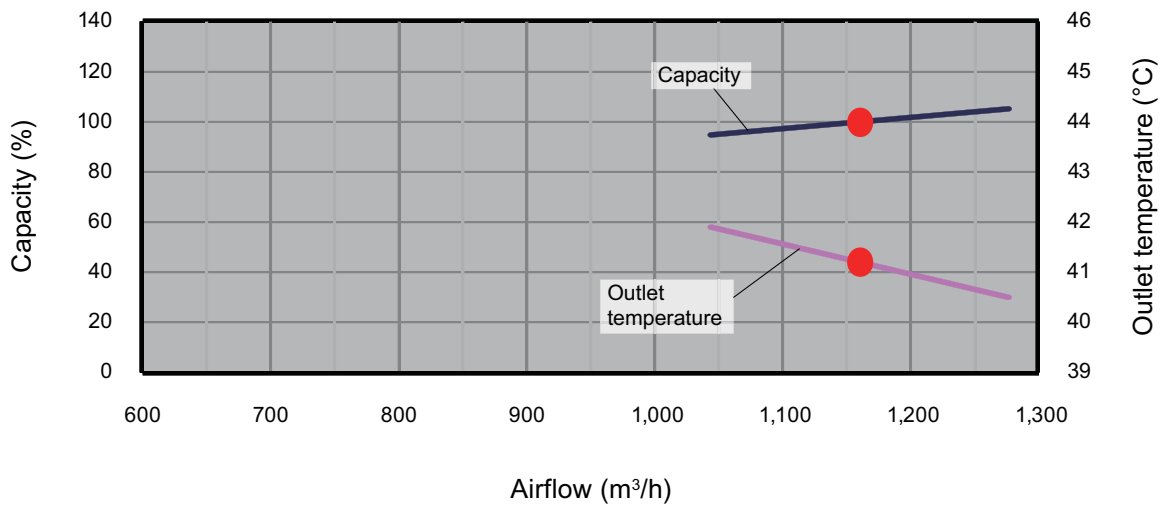

Heating

INDOOR UNITS

INDOOR UNITS