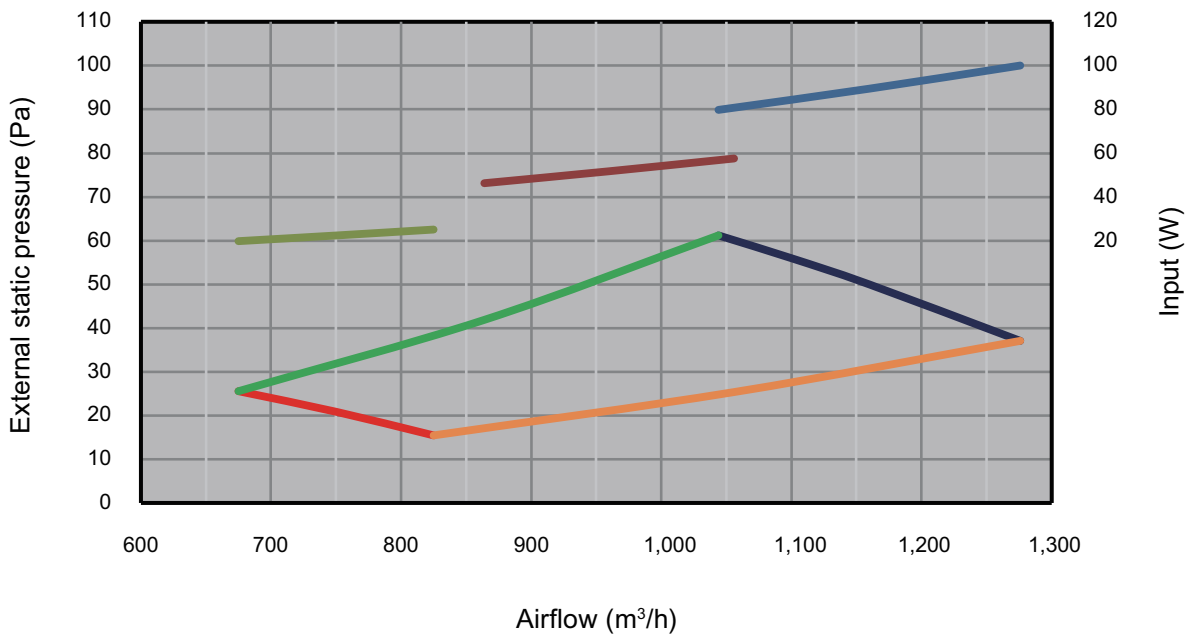

Heating

INDOOR UNITS

INDOOR UNITS