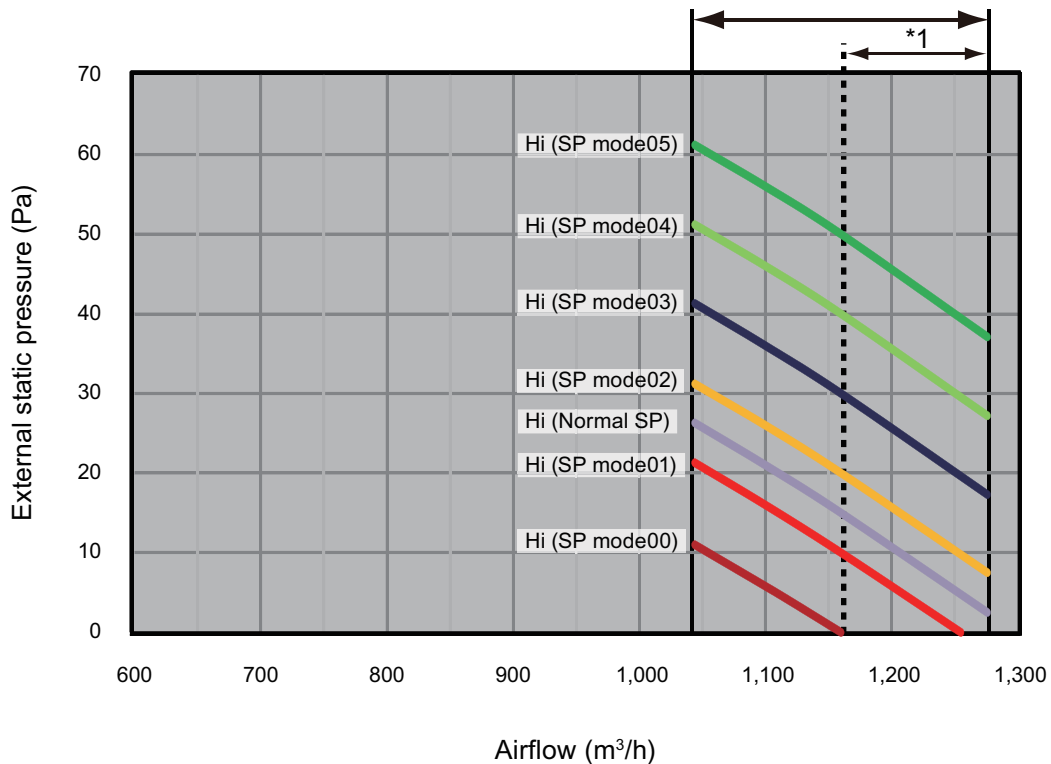

Model: ARXK024GLGH

Available airflow rate range @ Hi speed

*1: Available airflow rate range when Auto louver grille kit (option) is installed.

- Fan speed: HIGH
- Vertical airflow direction louver: Up

Cooling