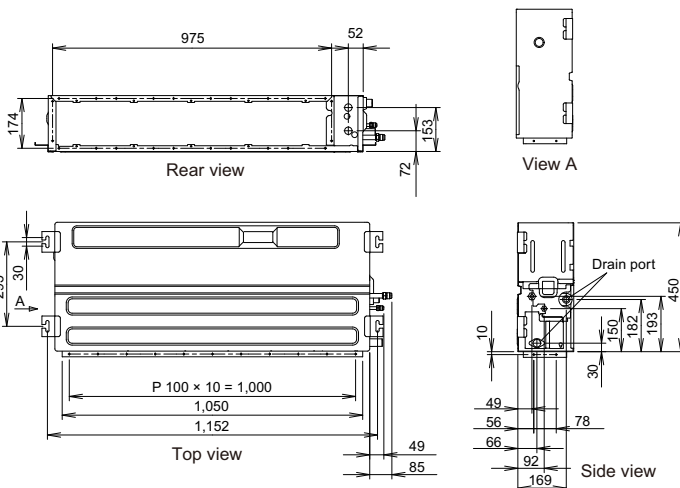

ARXK024GLGH

Please visit our webstore for full product and technical documentation 

Unit Type	Bulkhead Duct (With Drain Pump)
Remote Controller	Option
Nominal Cooling Capacity (kW)	7.1
UK Total Cooling Capacity (kW)	5.3
UK Sensible Cooling Capacity (kW)	4.4
Nominal Heating Capacity (kW)	7.4
UK Heating Capacity (kW)	8.0
Height (mm)	198
Width (mm)	1100
Depth (mm)	450
Weight (kg)	22.5
Standard Static Pressure (Pa)	15
Static Pressure Range (Pa)	0 to 50
Airflow Rate - Cooling - High (m3/h)	1160
Sound Pressure Level - Cooling - High (dB(A))	32
Sound Pressure Level - Cooling - Low (dB(A))	25
Refrigerant Type (Global Warming Potential)	R410A (2,088)
Liquid Pipe Size	3/8"
Gas Pipe Size	5/8"
Unit Power Supply	1Ph-230V-50Hz

Document Downloads

- [Air Distribution](#)
- [Airflow](#)
- [Cooling Capacity](#)
- [Dimensional Drawing](#)
- [Electrical Characteristics](#)
- [Fan Curve](#)
- [Heating Capacity](#)
- [Installation Manual](#)
- [Noise Curve](#)
- [Operation Manual](#)
- [Product Image](#)
- [Spare Parts List All Pages](#)
- [Specifications](#)
- [Wiring Diagram](#)

Unit: mm

Related Items

- [UTYRNRZY5](#) Touch Screen Remote Controller
- [UTYRCRYZ1](#) Compact Simple Remote controller
- [UTYRSRY](#) Simple Remote Controller (with Master Control)
- [UTYRHRY](#) Simple Remote Controller (without Master Control)
- [UTYLNHY](#) Wireless Remote Controller
- [UTYXSZX](#) Remote Sensor Unit (for All Duct type)
- [UTBYWC](#) IR Receiver Unit for GATH Ducted Units