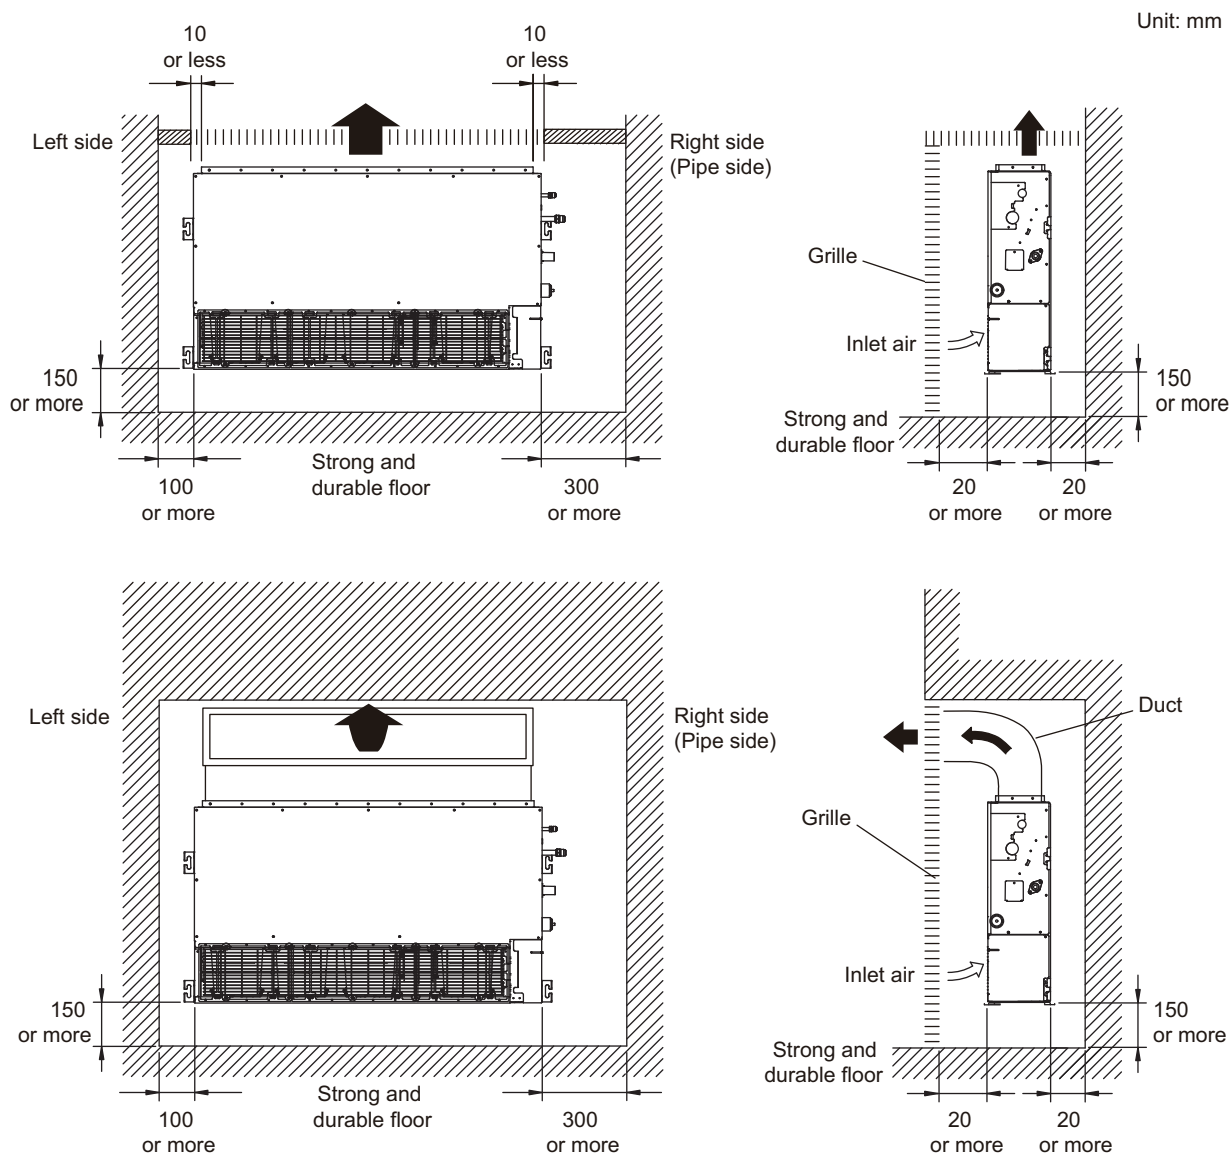

3-3. Slim duct type

■ Models: ARYG07LLTA, ARYG09LLTA, ARYG12LLTB, and ARYG14LLTB

Rear view

View A

Top view

Side view

Front view

Bottom view

Installation space requirement

Provide sufficient installation space for product safety.

In ceiling-concealed installations:

In wall-concealed installations:

■ Maintenance space requirement

For future maintenance and service access, provide sufficient maintenance space.