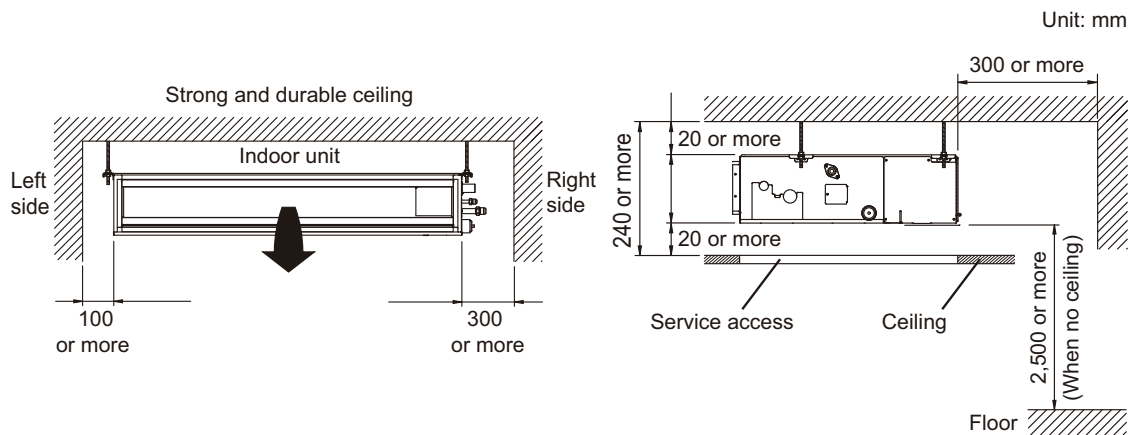

3-3. Slim duct type

■ Models: ARYG07LLTA, ARYG09LLTA, ARYG12LLTB, and ARYG14LLTB

Rear view

View A

Top view

Side view

Front view

Bottom view

Installation space requirement

Provide sufficient installation space for product safety.

In ceiling-concealed installations:

In wall-concealed installations:

■ Maintenance space requirement

For future maintenance and service access, provide sufficient maintenance space.