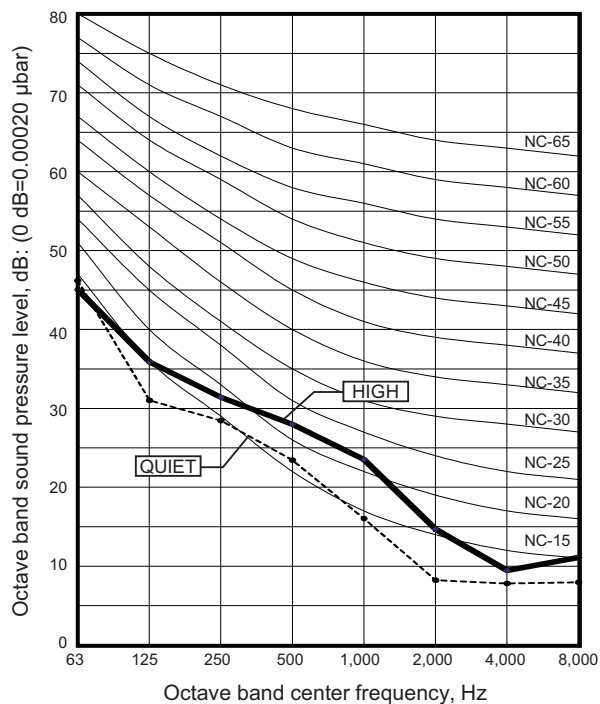

8-3. Slim duct type

Model: ARYG07LLTA

● Cooling

● Heating

Model: ARYG09LLTA

● Cooling

● Heating

■ Slim duct type

Side view

Front view

■ Mini duct type

Side view

Front view

■ Wall mounted type

NOTE: Detailed shape of the actual indoor unit might be slightly different from the one illustrated above.