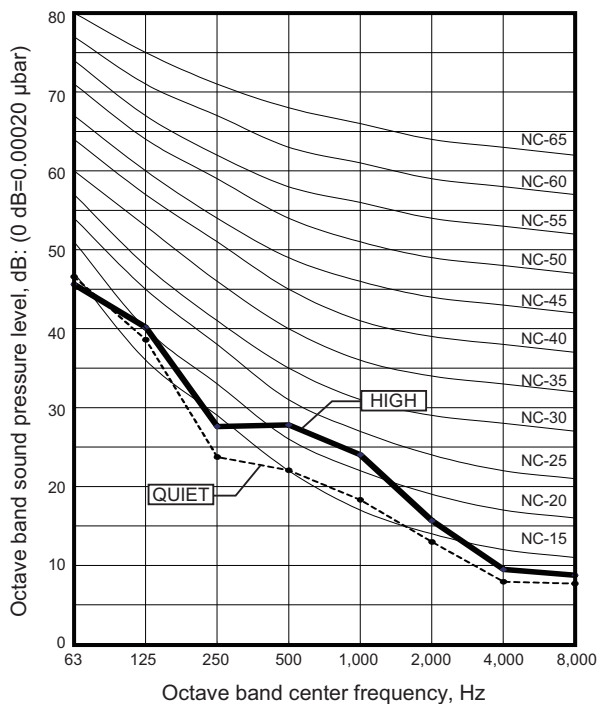

8-3. Slim duct type

Model: ARYG07LLTA

● Cooling

● Heating

Model: ARYG09LLTA

● Cooling

● Heating

■ Slim duct type

Side view

Front view

■ Mini duct type

Side view

Front view

■ Wall mounted type

NOTE: Detailed shape of the actual indoor unit might be slightly different from the one illustrated above.