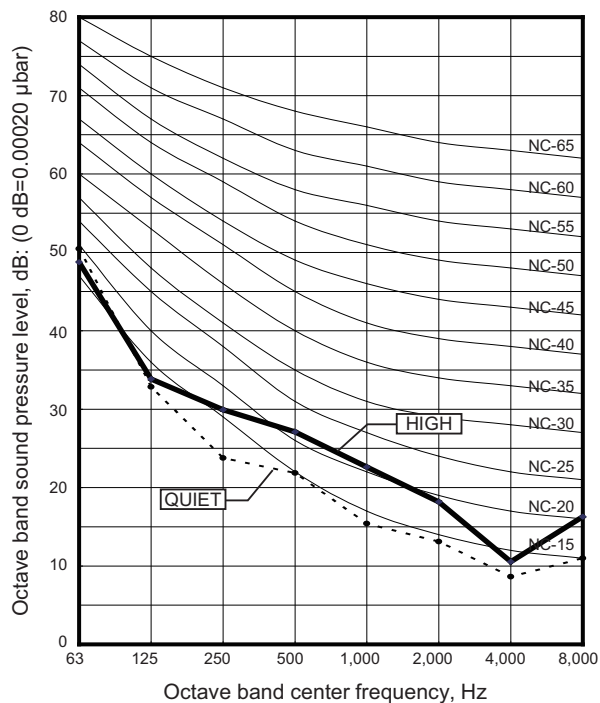

8-3. Slim duct type

Model: ARYG07LLTA

● Cooling

● Heating

Model: ARYG09LLTA

● Cooling

● Heating

■ Slim duct type

Side view

Front view

■ Mini duct type

Side view

Front view

■ Wall mounted type

NOTE: Detailed shape of the actual indoor unit might be slightly different from the one illustrated above.