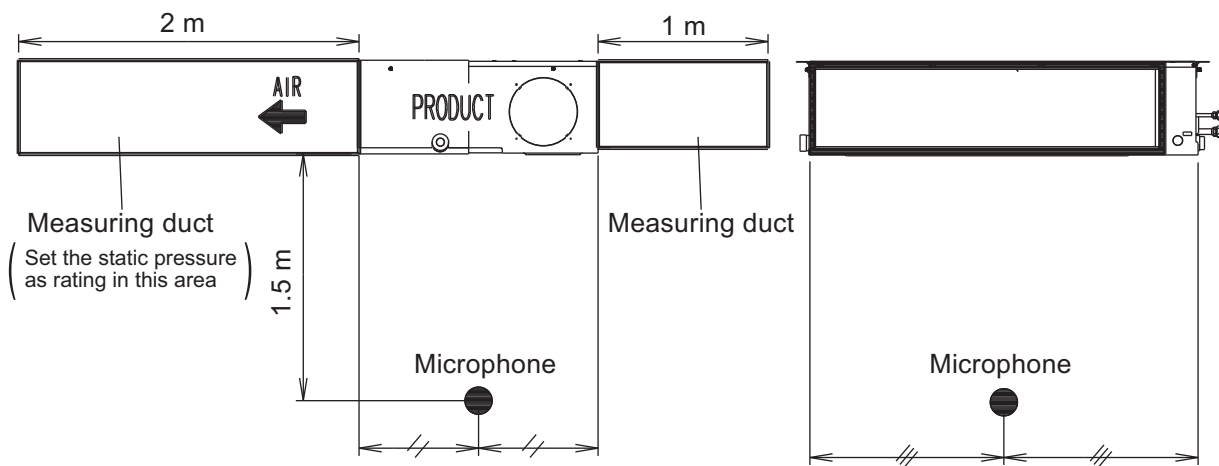

8-3. Slim duct type

Model: ARYG07LLTA

● Cooling

● Heating

Model: ARYG09LLTA

● Cooling

● Heating

■ Slim duct type

Side view

Front view

■ Mini duct type

Side view

Front view

■ Wall mounted type

NOTE: Detailed shape of the actual indoor unit might be slightly different from the one illustrated above.