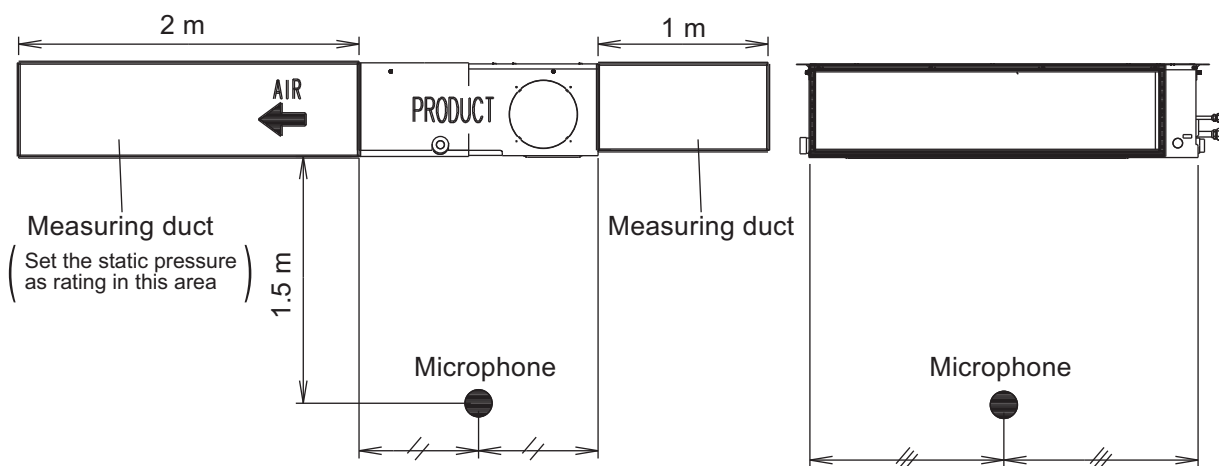

8-3. Slim duct type

Model: ARYG07LLTA

● Cooling

● Heating

Model: ARYG09LLTA

● Cooling

● Heating

■ Slim duct type

Side view

Front view

■ Mini duct type

Side view

Front view

■ Wall mounted type

NOTE: Detailed shape of the actual indoor unit might be slightly different from the one illustrated above.