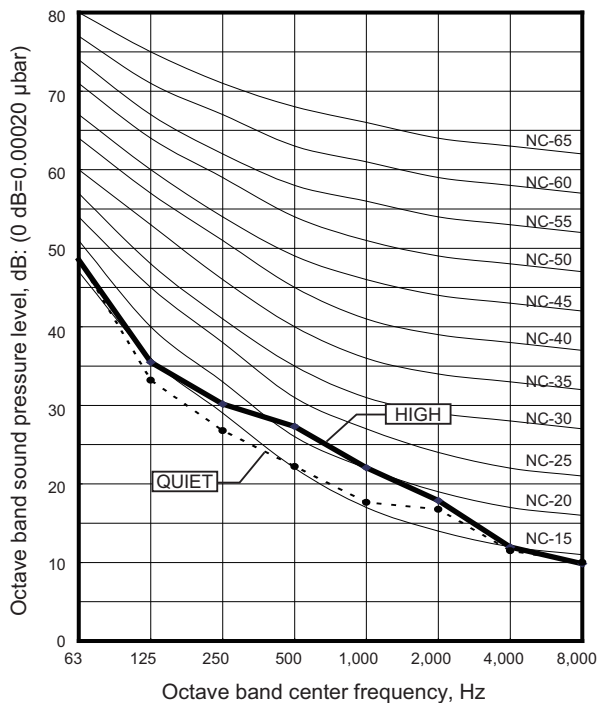

8-3. Slim duct type

Model: ARYG07LLTA

● Cooling

● Heating

Model: ARYG09LLTA

● Cooling

● Heating

■ Slim duct type

Side view

Front view

■ Mini duct type

Side view

Front view

■ Wall mounted type

NOTE: Detailed shape of the actual indoor unit might be slightly different from the one illustrated above.