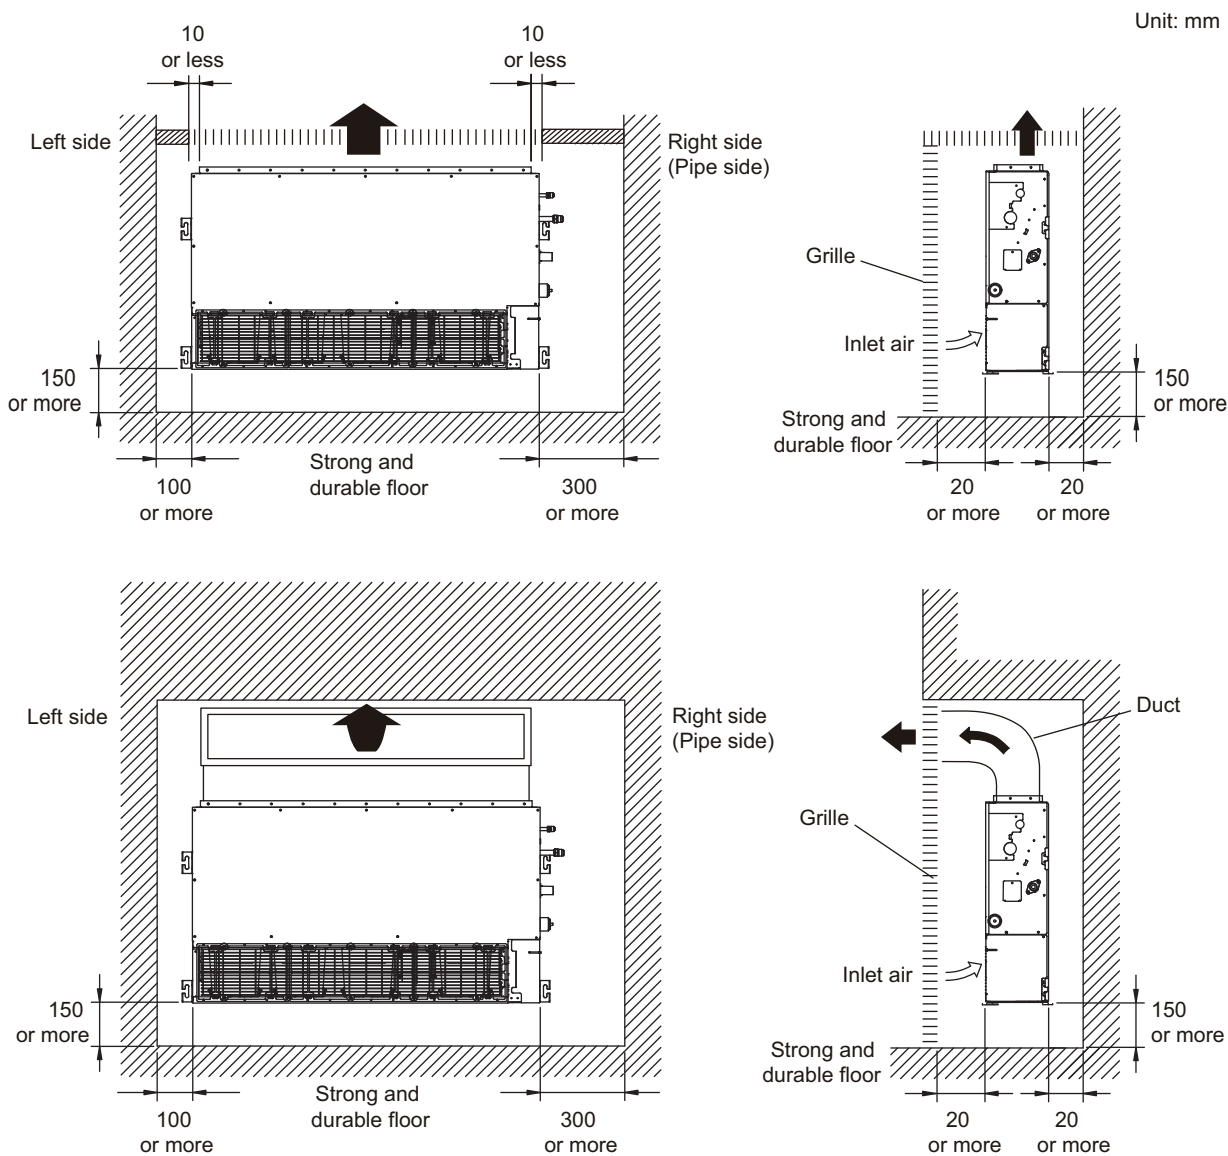

3-3. Slim duct type

■ Models: ARYG07LLTA, ARYG09LLTA, ARYG12LLTB, and ARYG14LLTB

Rear view

View A

Top view

Side view

Front view

Bottom view

Installation space requirement

Provide sufficient installation space for product safety.

In ceiling-concealed installations:

In wall-concealed installations:

■ Maintenance space requirement

For future maintenance and service access, provide sufficient maintenance space.