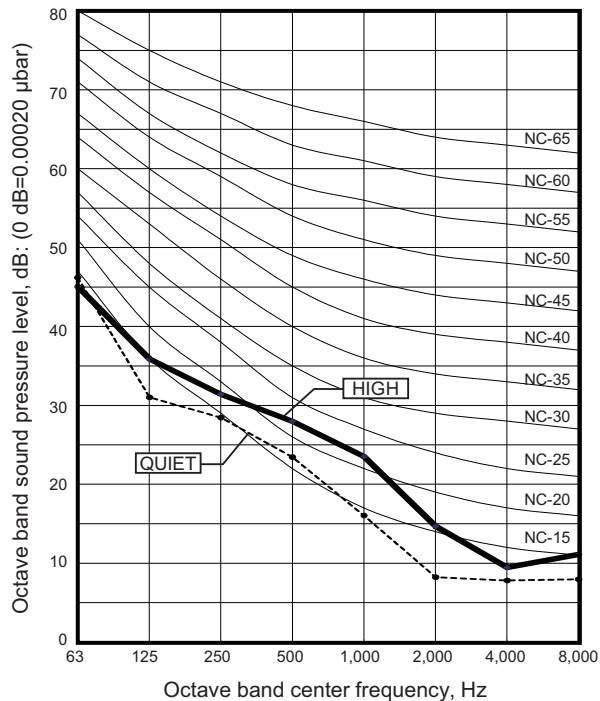

8-3. Slim duct type

Model: ARYG07LLTA

● Cooling

● Heating

Model: ARYG09LLTA

● Cooling

● Heating

■ Slim duct type

Side view

Front view

■ Mini duct type

Side view

Front view

■ Wall mounted type

NOTE: Detailed shape of the actual indoor unit might be slightly different from the one illustrated above.