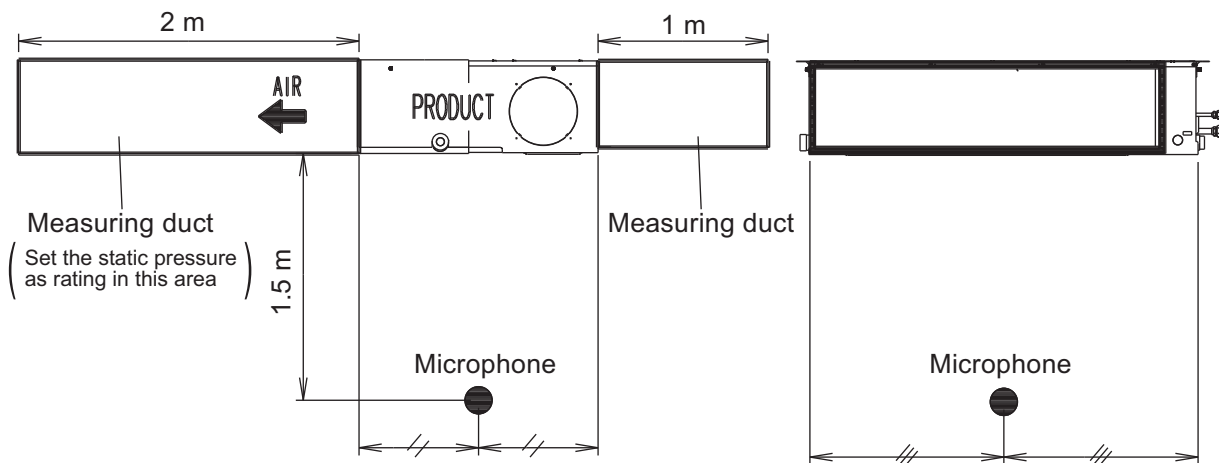

8-3. Slim duct type

Model: ARYG07LLTA

● Cooling

● Heating

Model: ARYG09LLTA

● Cooling

● Heating

■ Slim duct type

Side view

Front view

■ Mini duct type

Side view

Front view

■ Wall mounted type

NOTE: Detailed shape of the actual indoor unit might be slightly different from the one illustrated above.