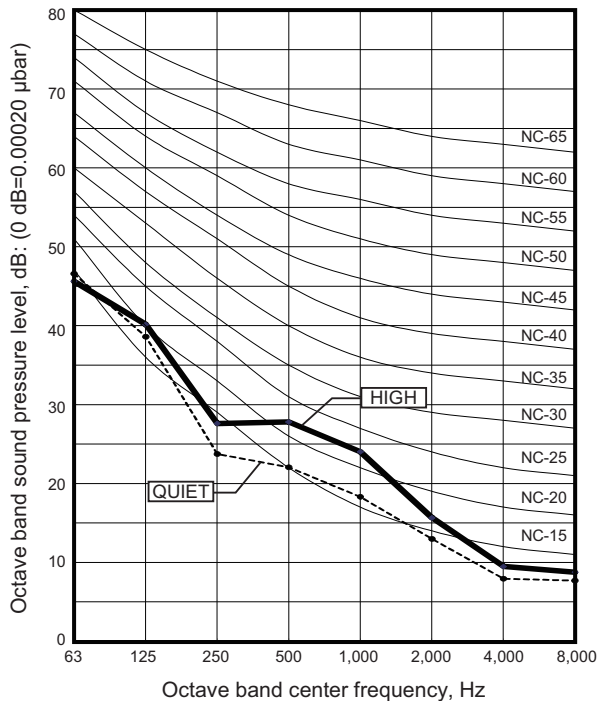

8-3. Slim duct type

Model: ARYG07LLTA

● Cooling

● Heating

Model: ARYG09LLTA

● Cooling

● Heating

■ Slim duct type

Side view

Front view

■ Mini duct type

Side view

Front view

■ Wall mounted type

NOTE: Detailed shape of the actual indoor unit might be slightly different from the one illustrated above.