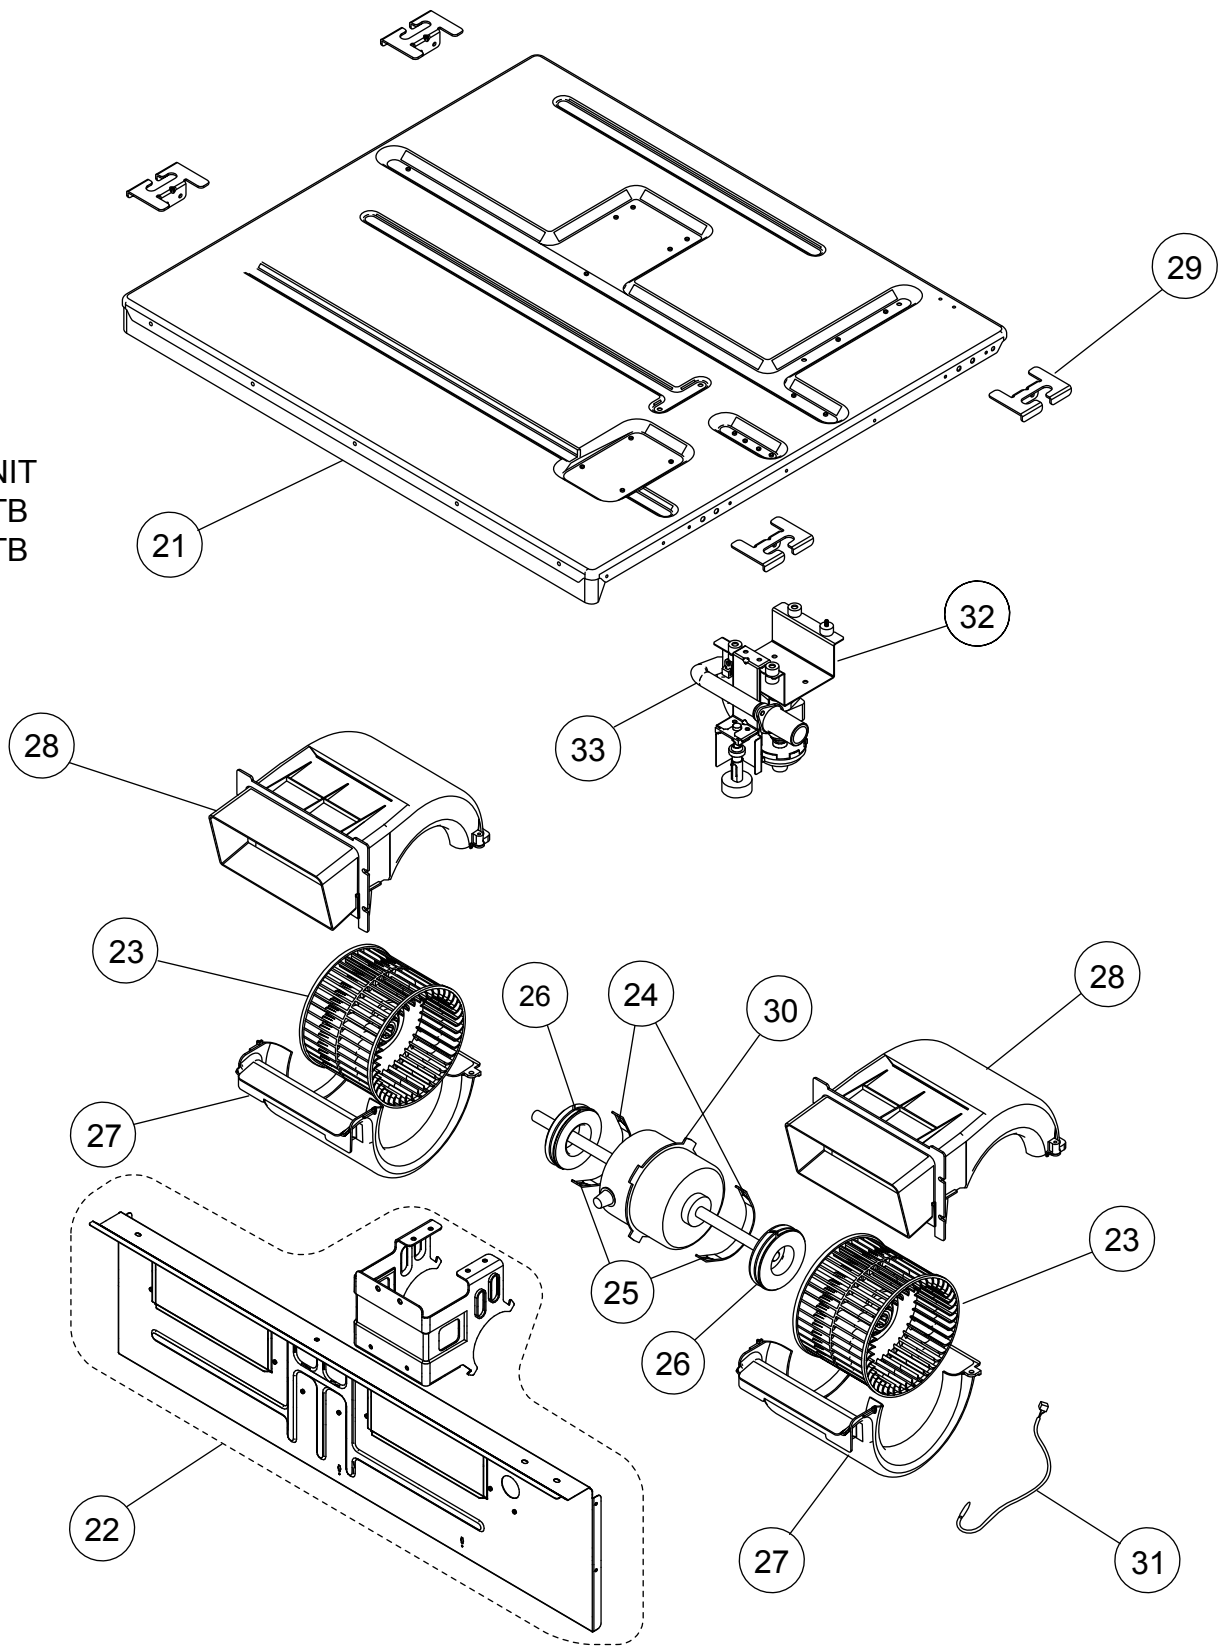

PARTS

INDOOR UNIT
ARYG12LLTB
ARYG14LLTB

Ref	Description	Parts number	Ref	Description	Parts number
1	Side Panel R Sub Assy	9379906005	10	Air Filter	9379574006
2	Side Panel L Sub Assy	9379907002	11	Main Panel Sub Assy	9379902007
3	Pipe Panel Sub Assy	9379900003	12	Cabinet Panel (2 Fan)	9379596008
4	Panel (Window) Sub Assy	9379915007	13	Hose Sub Assy	9378450103
5	Outlet Frame Sub Assy	9379909006	14	Drain Cap	9358746004
6	Front Panel (2 Fan)	9379593007	15	Drain Pan Sub Assy	9379901000
7	Valve Cover Sub Assy	9379576000	16	Evaporater Sub Assy (12)	9364499581
8	Cover Pipe Sub Assy	9380033004	16	Evaporater Sub Assy (14)	9364499673
9	Fan Guard (2 Fan)	9379637008	17	Pipe Thermistor	9900623005

INDOOR UNIT
ARYG12LLTB
ARYG14LLTB

Ref	Description	Parts number
21	Top Panel Sub Assy	9379908009
22	Separator Sub Assy	9379898003
23	Sirroco Fan Assy	9379570015
24	Motor Band Assy	9379613002
25	Motor Band	9379614009
26	Rubber (Vibration Proof)	9379644006
27	Casing B	9379572002

Ref	Description	Parts number
28	Casing U	9379571005
29	Hook Metal	9379889001
30	Fan Motor Assy	9602967018
31	Room Thermistor	9703299247
32	Drain Pump Sub Assy	9379914000
33	Drain Hose Assy	9379913003

INDOOR UNIT
 ARYG12LLTB
 ARYG14LLTB
 ARYG18LLTB

Ref	Description	Parts number
41	Control Cover Sub Assy	9379806039
42	Control Box Assy	9380041023
43	Terminal Bracket	9380132011
44	PCB Holder	9379402002
45	Power Supply PCB	9707398267
46	Controller PCB (12)	9707393897
46	Controller PCB (14)	9707393903
46	Controller PCB (18)	9707393910
47	Reactor Assy	9707457018
48	Terminal 3P	9306489045
49	Terminal 3P (Wired Remote)	9703345012
50	Wired Remote Control	9318593013