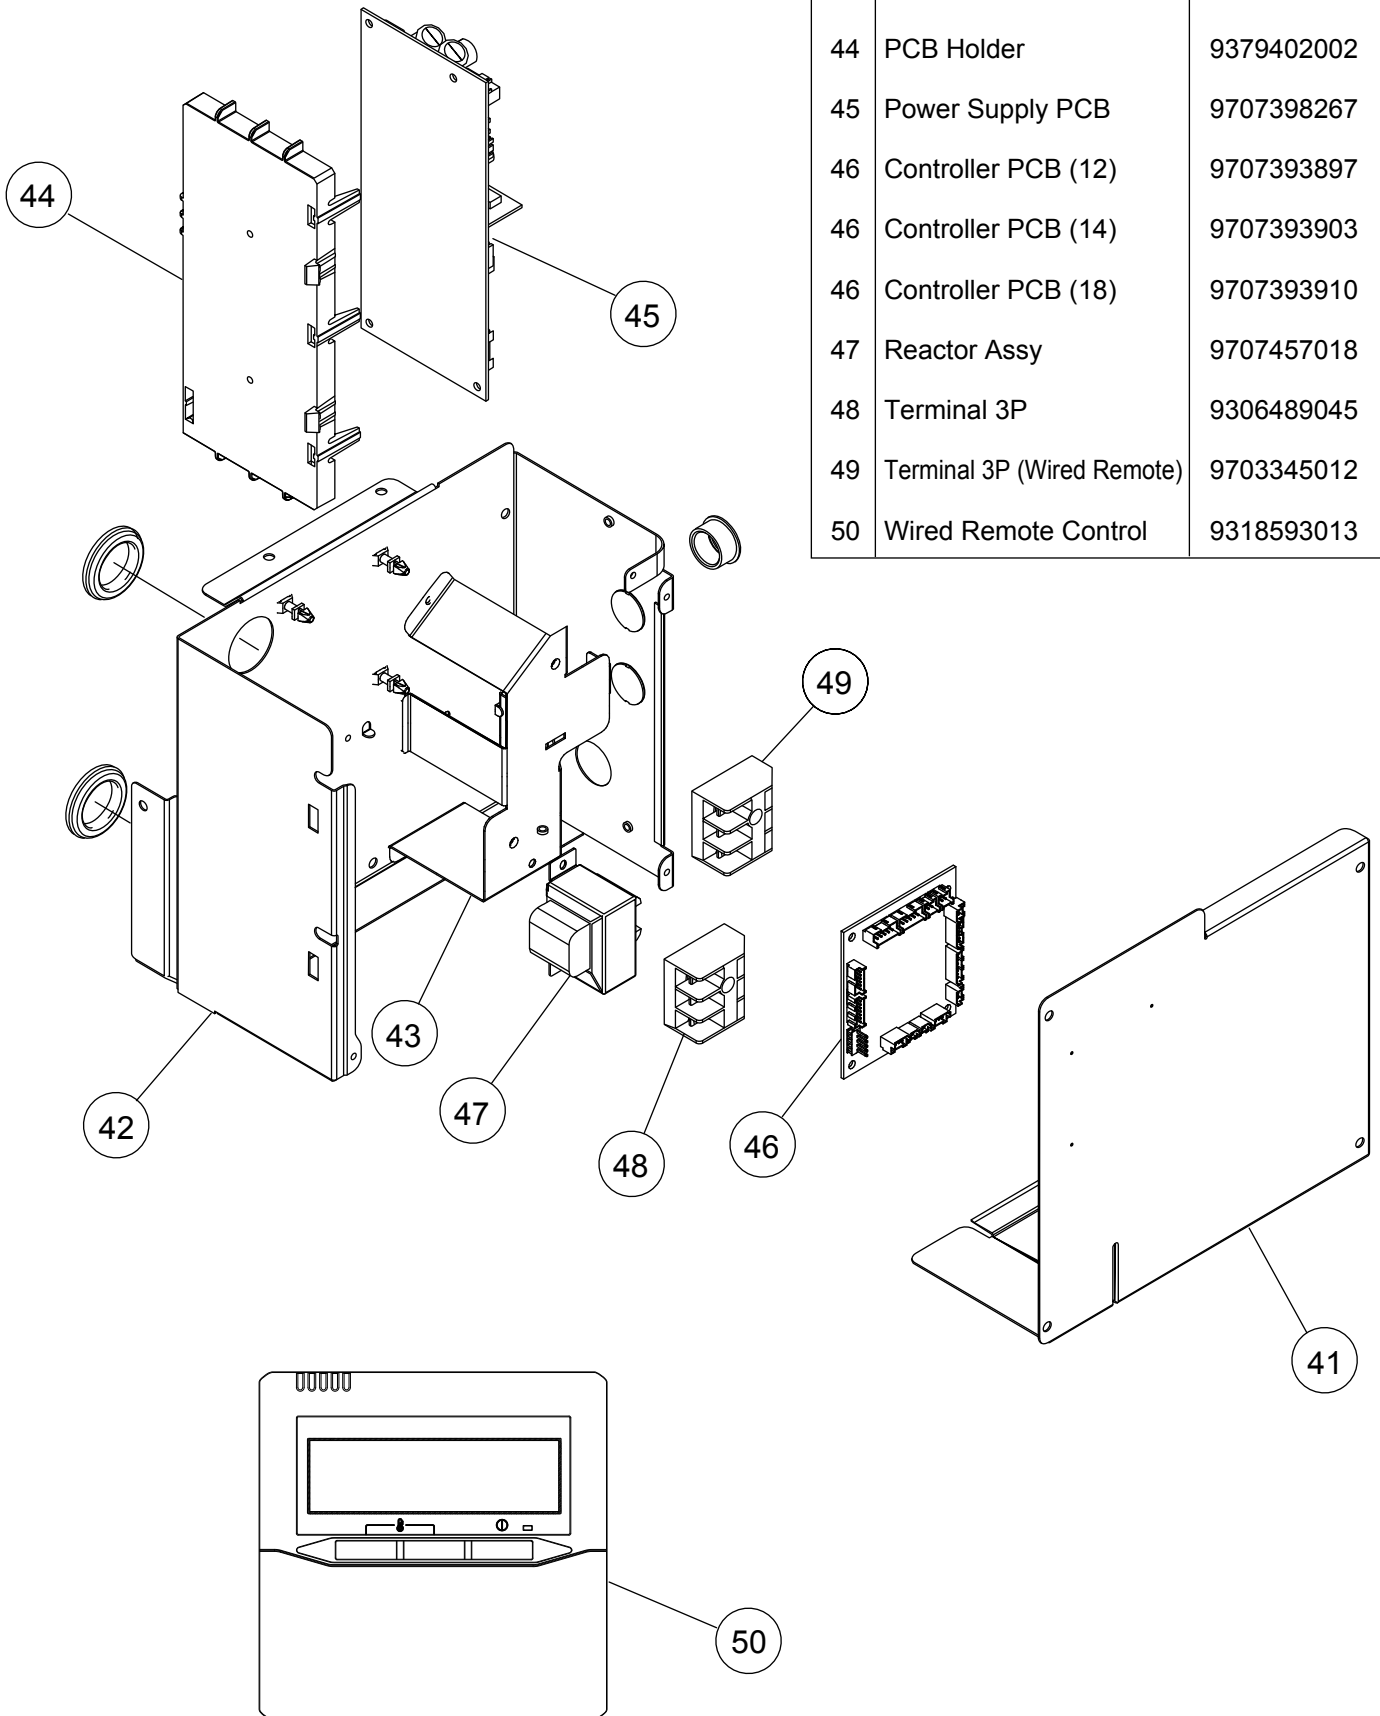

PARTS

INDOOR UNIT
ARYG12LLTB
ARYG14LLTB

Ref	Description	Parts number	Ref	Description	Parts number
1	Side Panel R Sub Assy	9379906005	10	Air Filter	9379574006
2	Side Panel L Sub Assy	9379907002	11	Main Panel Sub Assy	9379902007
3	Pipe Panel Sub Assy	9379900003	12	Cabinet Panel (2 Fan)	9379596008
4	Panel (Window) Sub Assy	9379915007	13	Hose Sub Assy	9378450103
5	Outlet Frame Sub Assy	9379909006	14	Drain Cap	9358746004
6	Front Panel (2 Fan)	9379593007	15	Drain Pan Sub Assy	9379901000
7	Valve Cover Sub Assy	9379576000	16	Evaporater Sub Assy (12)	9364499581
8	Cover Pipe Sub Assy	9380033004	16	Evaporater Sub Assy (14)	9364499673
9	Fan Guard (2 Fan)	9379637008	17	Pipe Thermistor	9900623005

INDOOR UNIT
ARYG12LLTB
ARYG14LLTB

Ref	Description	Parts number
21	Top Panel Sub Assy	9379908009
22	Separator Sub Assy	9379898003
23	Sirroco Fan Assy	9379570015
24	Motor Band Assy	9379613002
25	Motor Band	9379614009
26	Rubber (Vibration Proof)	9379644006
27	Casing B	9379572002

Ref	Description	Parts number
28	Casing U	9379571005
29	Hook Metal	9379889001
30	Fan Motor Assy	9602967018
31	Room Thermistor	9703299247
32	Drain Pump Sub Assy	9379914000
33	Drain Hose Assy	9379913003

INDOOR UNIT
 ARYG12LLTB
 ARYG14LLTB
 ARYG18LLTB