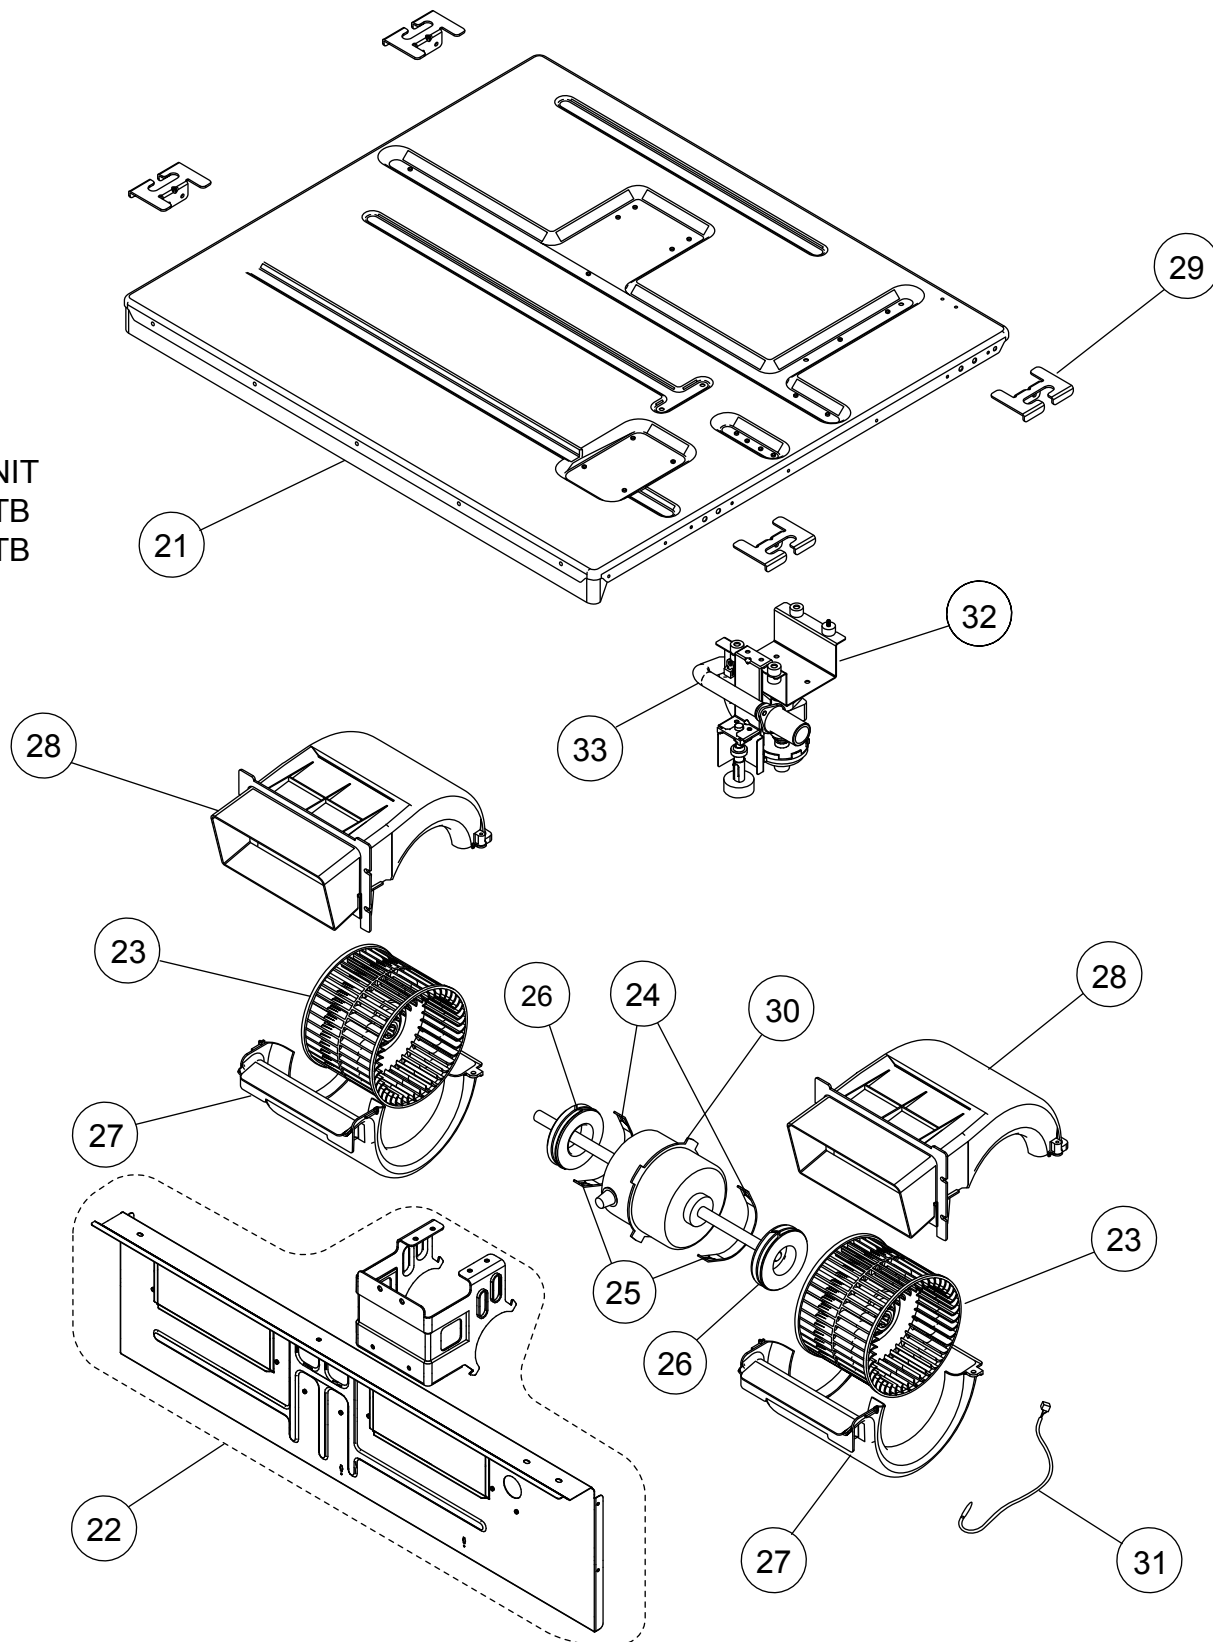

PARTS

INDOOR UNIT
ARYG12LLTB
ARYG14LLTB

Ref	Description	Parts number	Ref	Description	Parts number
1	Side Panel R Sub Assy	9379906005	10	Air Filter	9379574006
2	Side Panel L Sub Assy	9379907002	11	Main Panel Sub Assy	9379902007
3	Pipe Panel Sub Assy	9379900003	12	Cabinet Panel (2 Fan)	9379596008
4	Panel (Window) Sub Assy	9379915007	13	Hose Sub Assy	9378450103
5	Outlet Frame Sub Assy	9379909006	14	Drain Cap	9358746004
6	Front Panel (2 Fan)	9379593007	15	Drain Pan Sub Assy	9379901000
7	Valve Cover Sub Assy	9379576000	16	Evaporater Sub Assy (12)	9364499581
8	Cover Pipe Sub Assy	9380033004	16	Evaporater Sub Assy (14)	9364499673
9	Fan Guard (2 Fan)	9379637008	17	Pipe Thermistor	9900623005

INDOOR UNIT
ARYG12LLTB
ARYG14LLTB

Ref	Description	Parts number
21	Top Panel Sub Assy	9379908009
22	Separator Sub Assy	9379898003
23	Sirroco Fan Assy	9379570015
24	Motor Band Assy	9379613002
25	Motor Band	9379614009
26	Rubber (Vibration Proof)	9379644006
27	Casing B	9379572002

Ref	Description	Parts number
28	Casing U	9379571005
29	Hook Metal	9379889001
30	Fan Motor Assy	9602967018
31	Room Thermistor	9703299247
32	Drain Pump Sub Assy	9379914000
33	Drain Hose Assy	9379913003

INDOOR UNIT
 ARYG12LLTB
 ARYG14LLTB
 ARYG18LLTB

Ref	Description	Parts number
41	Control Cover Sub Assy	9379806039
42	Control Box Assy	9380041023
43	Terminal Bracket	9380132011
44	PCB Holder	9379402002
45	Power Supply PCB	9707398267
46	Controller PCB (12)	9707393897
46	Controller PCB (14)	9707393903
46	Controller PCB (18)	9707393910
47	Reactor Assy	9707457018
48	Terminal 3P	9306489045
49	Terminal 3P (Wired Remote)	9703345012
50	Wired Remote Control	9318593013