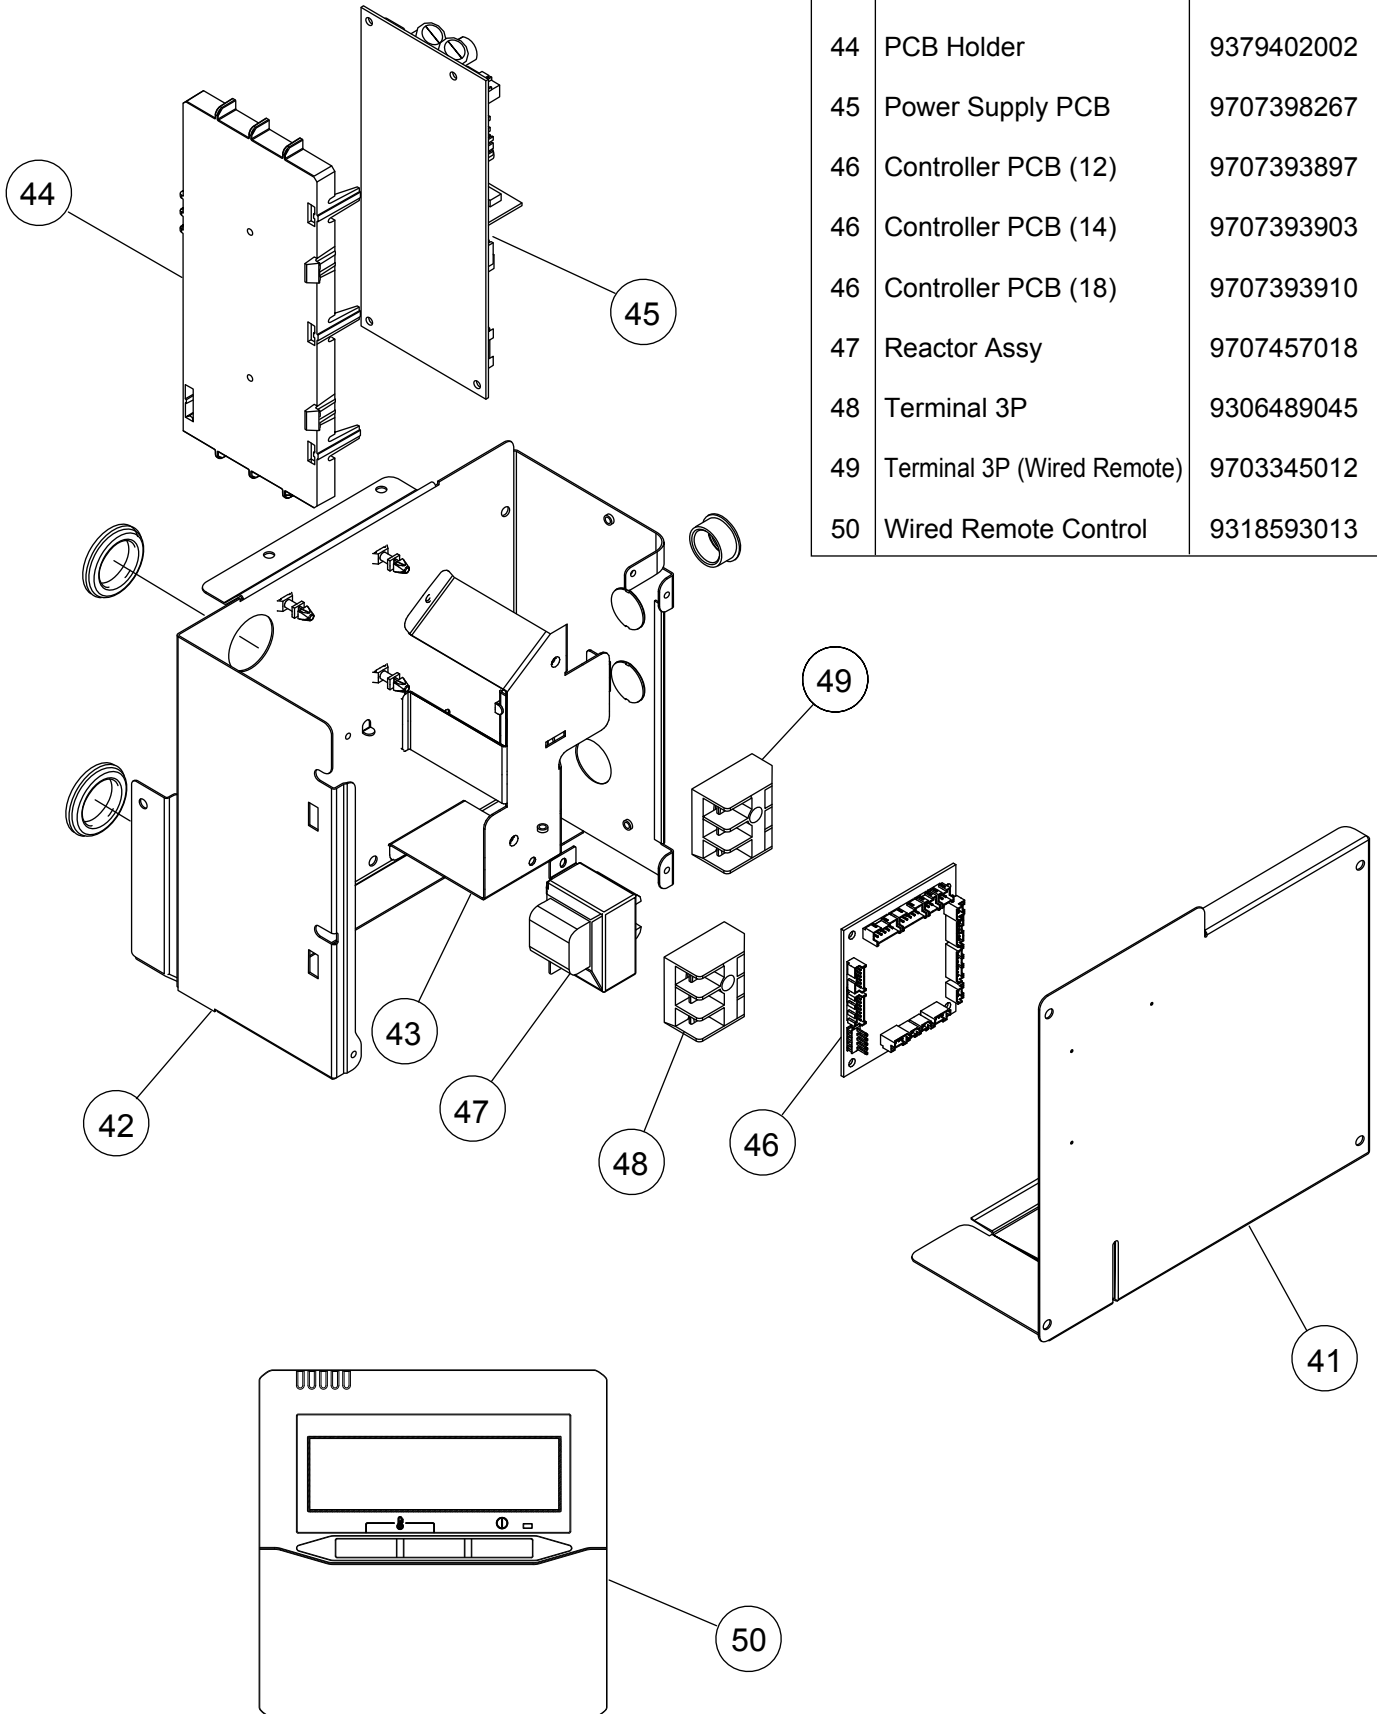

PARTS

INDOOR UNIT
ARYG12LLTB
ARYG14LLTB

Ref	Description	Parts number	Ref	Description	Parts number
1	Side Panel R Sub Assy	9379906005	10	Air Filter	9379574006
2	Side Panel L Sub Assy	9379907002	11	Main Panel Sub Assy	9379902007
3	Pipe Panel Sub Assy	9379900003	12	Cabinet Panel (2 Fan)	9379596008
4	Panel (Window) Sub Assy	9379915007	13	Hose Sub Assy	9378450103
5	Outlet Frame Sub Assy	9379909006	14	Drain Cap	9358746004
6	Front Panel (2 Fan)	9379593007	15	Drain Pan Sub Assy	9379901000
7	Valve Cover Sub Assy	9379576000	16	Evaporater Sub Assy (12)	9364499581
8	Cover Pipe Sub Assy	9380033004	16	Evaporater Sub Assy (14)	9364499673
9	Fan Guard (2 Fan)	9379637008	17	Pipe Thermistor	9900623005

INDOOR UNIT
ARYG12LLTB
ARYG14LLTB

Ref	Description	Parts number
21	Top Panel Sub Assy	9379908009
22	Separator Sub Assy	9379898003
23	Sirroco Fan Assy	9379570015
24	Motor Band Assy	9379613002
25	Motor Band	9379614009
26	Rubber (Vibration Proof)	9379644006
27	Casing B	9379572002

Ref	Description	Parts number
28	Casing U	9379571005
29	Hook Metal	9379889001
30	Fan Motor Assy	9602967018
31	Room Thermistor	9703299247
32	Drain Pump Sub Assy	9379914000
33	Drain Hose Assy	9379913003

INDOOR UNIT
 ARYG12LLTB
 ARYG14LLTB
 ARYG18LLTB