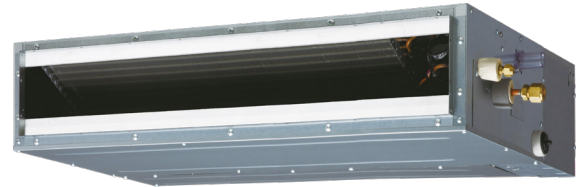

ARYG18LLTB

Please visit our webstore for full product and technical documentation 

Unit Type	Slim Ducted	
Nominal Cooling Capacity (kW)		5.2
Nominal Heating Capacity (kW)		6.0
Height (mm)		198
Width (mm)		900
Depth (mm)		620
Weight (kg)		23
Standard Static Pressure (Pa)		25
Static Pressure Ranget (Pa)		0 to 90
Airflow Rate - Cooling - High (m3/h)		940
Airflow Rate - Heating - High (m3/h)		940
Sound Pressure Level - Cooling - High (dB(A))		32
Sound Pressure Level - Cooling - Low (dB(A))		27
Sound Pressure Level - Heating - High (dB(A))		32
Sound Pressure Level - Heating - Low (dB(A))		27
Sound Power Level - Cooling - High (dB(A))		58
Sound Power Level - Heating - High (dB(A))		58
Moisture Removal (l/h)		2
Refrigerant Type (Global Warming Potential)		R410A (2,088)
Liquid Pipe Size		1/4"
Gas Pipe Size		1/2"
Unit Power Supply		From Outdoor Unit