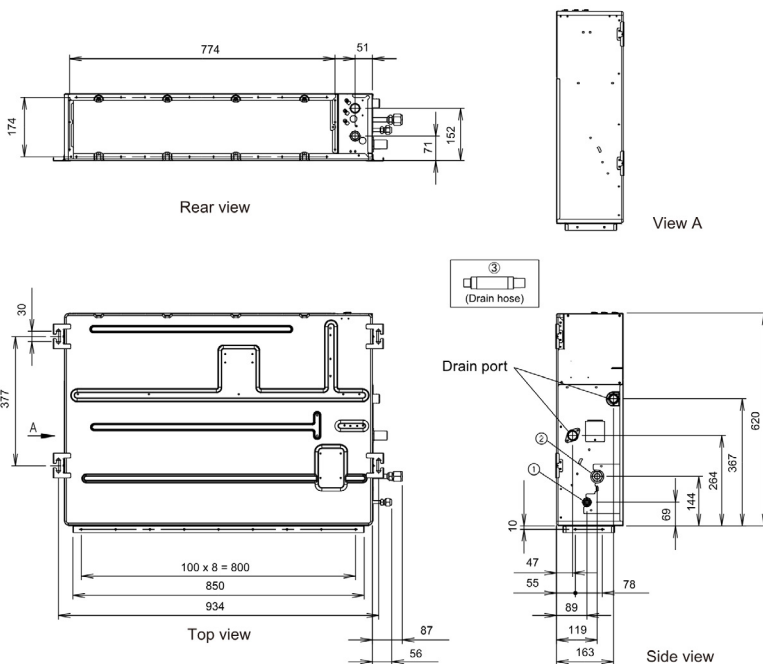

ARYG18LLTB

Please visit our webstore for full product and technical documentation 

Unit Type	Slim Ducted	
Nominal Cooling Capacity (kW)		5.2
Nominal Heating Capacity (kW)		6.0
Height (mm)		198
Width (mm)		900
Depth (mm)		620
Weight (kg)		23
Standard Static Pressure (Pa)		25
Static Pressure Ranget (Pa)		0 to 90
Airflow Rate - Cooling - High (m3/h)		940
Airflow Rate - Heating - High (m3/h)		940
Sound Pressure Level - Cooling - High (dB(A))		32
Sound Pressure Level - Cooling - Low (dB(A))		27
Sound Pressure Level - Heating - High (dB(A))		32
Sound Pressure Level - Heating - Low (dB(A))		27
Sound Power Level - Cooling - High (dB(A))		58
Sound Power Level - Heating - High (dB(A))		58
Moisture Removal (l/h)		2
Refrigerant Type (Global Warming Potential)		R410A (2,088)
Liquid Pipe Size		1/4"
Gas Pipe Size		1/2"
Unit Power Supply		From Outdoor Unit

Document Downloads

- [Airflow - Fan Curve](#)
- [Controls & Accessories](#)
- [Dimensional Drawing](#)
- [Electrical Characteristics](#)
- [Function Settings](#)
- [Inputs & Outputs](#)
- [Installation Manual](#)
- [Noise Curve](#)
- [Operation Manual](#)

- [Product Image](#)
- [Spare Parts List All Pages](#)
- [Specifications](#)
- [Wiring Diagram](#)

Related Items

- [AOYG45LBLA6](#) 12.5kW 6 Way Multi Outdoor Unit - R410A 1 Ph

*Specifications and design are subject to change without notice for further improvement.
 •Actual products' colors may be different from the colors shown in this printed material.