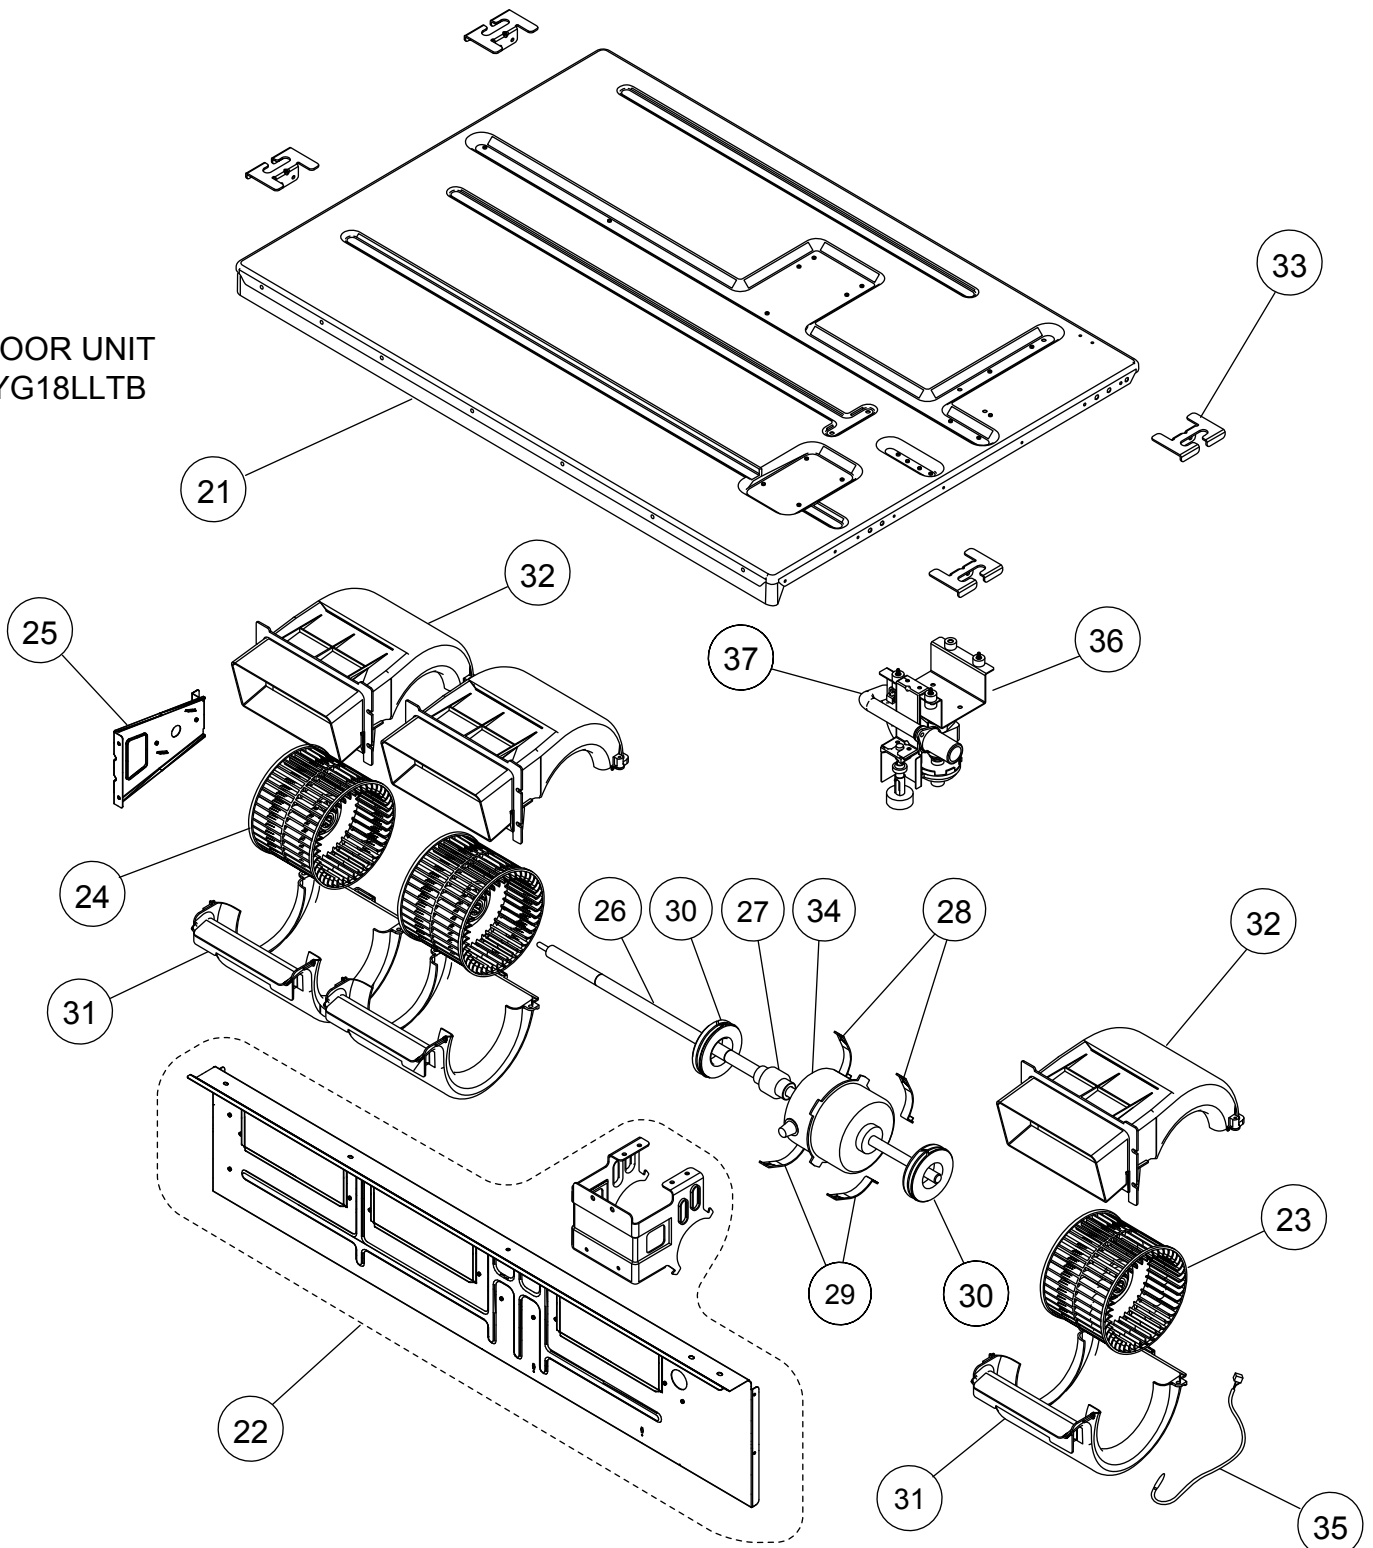

INDOOR UNIT
ARYG18LLTB

Ref	Description	Parts number
1	Side Panel R Sub Assy	9379906005
2	Side Panel L Sub Assy	9379907002
3	Pipe Panel Sub Assy	9379900003
4	Panel (Window) Sub Assy	9379915007
5	Outlet Frame Sub Assy	9379909013
6	Front Panel (3 Fan)	9379594004
7	Valve Cover Sub Assy	9379576000
8	Cover Pipe Sub Assy	9380033004
9	Fan Guard (3 Fan)	9379638005

Ref	Description	Parts number
10	Air Filter	9379575003
11	Main Panel Sub Assy	9379902014
12	Cabinet Panel (3 Fan)	9379597005
13	Hose Sub Assy	9378450103
14	Drain Cap	9358746004
15	Drain Pan Sub Assy	9379901017
16	Evaporator Sub Assy	9364499604
17	Pipe Thermistor	9900623005

INDOOR UNIT
ARYG18LLTB

Ref	Description	Parts number	Ref	Description	Parts number
21	Top Panel Sub Assy	9379908016	30	Rubber (Vibration Proof)	9379644006
22	Separator Sub Assy	9379898010	31	Casing B	9379572002
23	Sirroco Fan Assy	9379570022	32	Casing U	9379571005
24	Sirroco Fan Assy	9379570039	33	Hook Metal	9379889001
25	Bracket (Bearing Sub Assy)	9379627009	34	Fan Motor Assy	9602968015
26	Shaft	9380398004	35	Thermistor (Room)	9703299247
27	Joint Assy	9378038011	36	Drain Pump Sub Assy	9379914000
28	Motor Band Assy	9379613002	37	Drain Hose Assy	9379913003
29	Motor Band	9379614009			