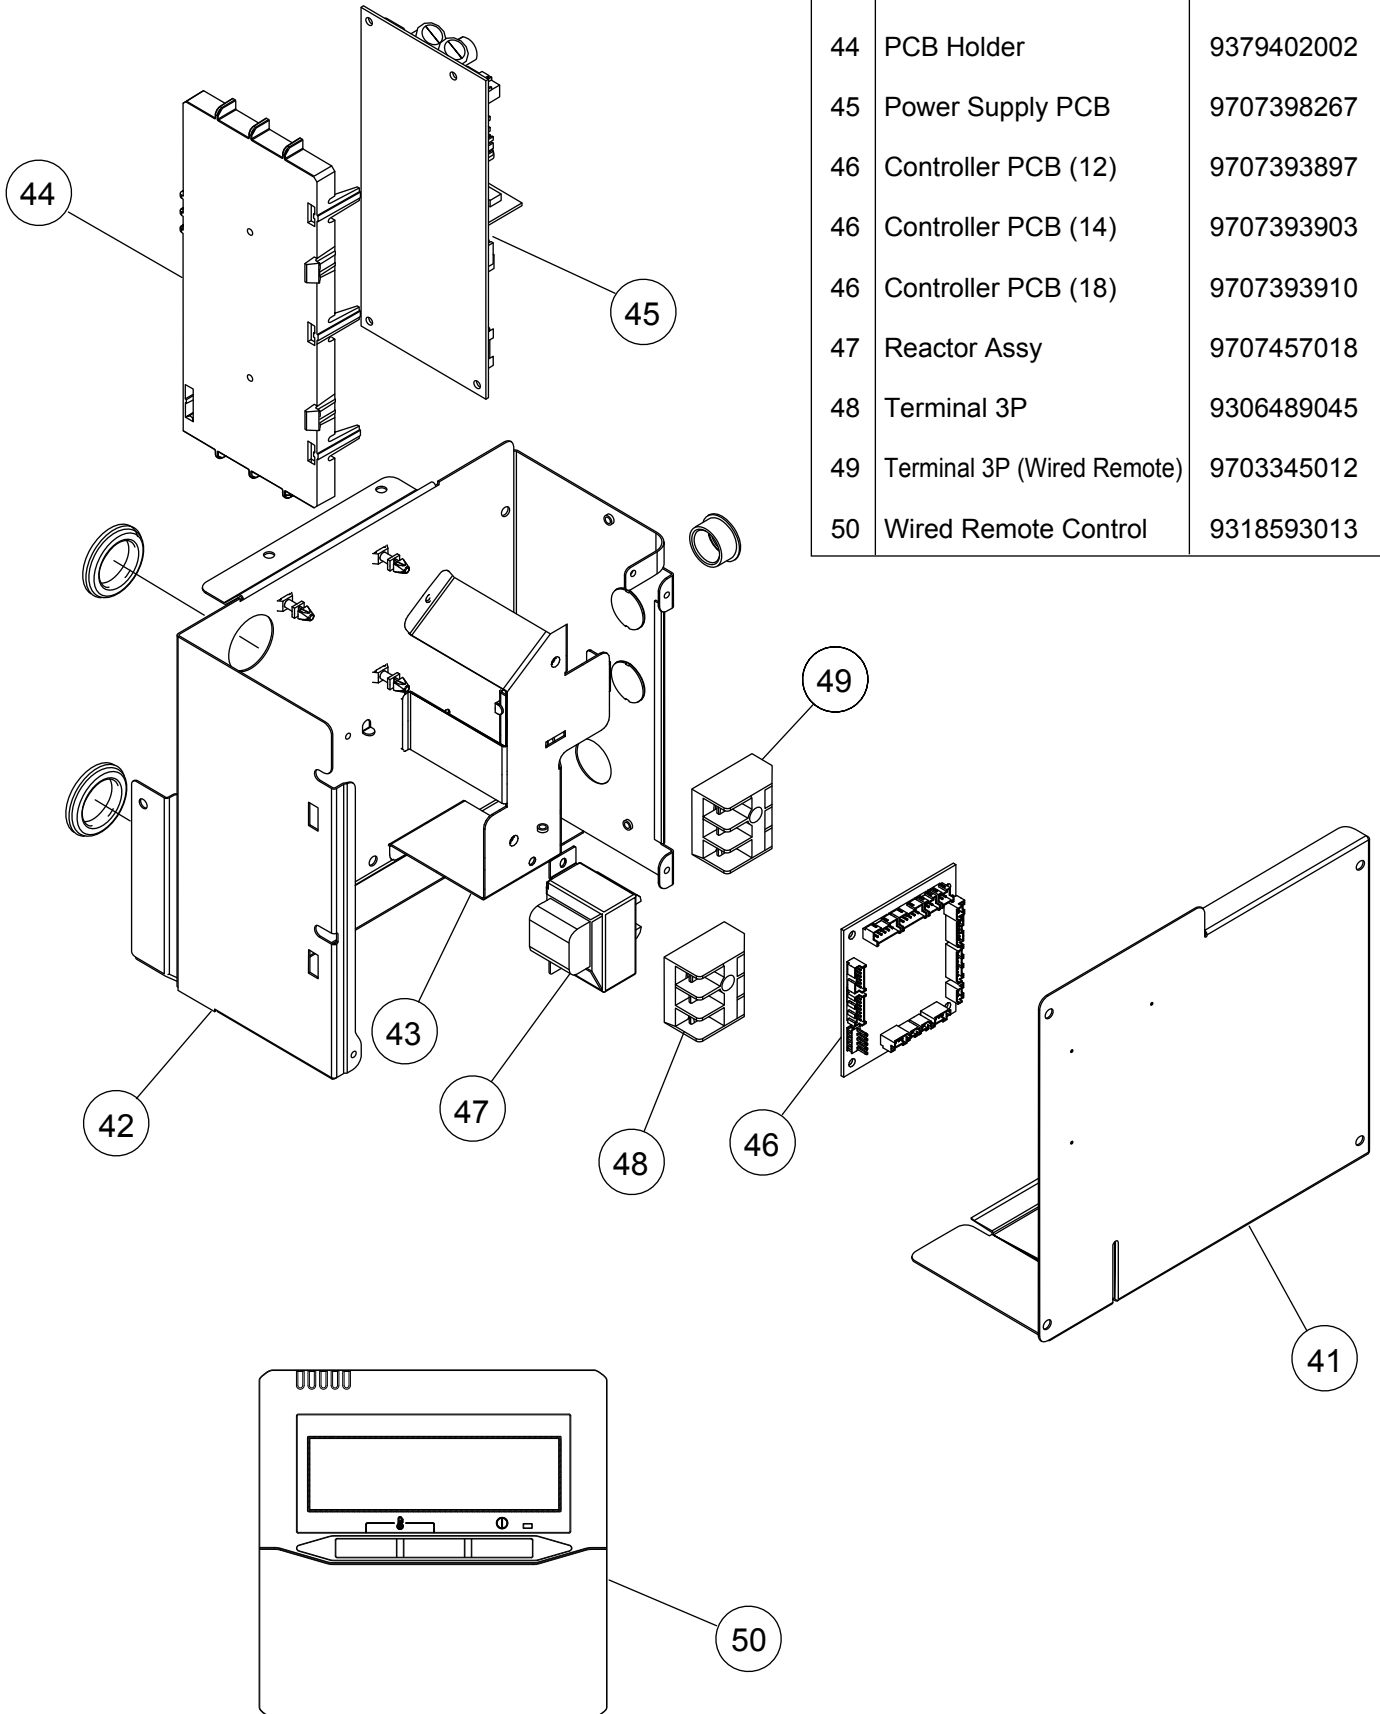

INDOOR UNIT
ARYG12LLTB
ARYG14LLTB
ARYG18LLTB

Ref	Description	Parts number
41	Control Cover Sub Assy	9379806039
42	Control Box Assy	9380041023
43	Terminal Bracket	9380132011
44	PCB Holder	9379402002
45	Power Supply PCB	9707398267
46	Controller PCB (12)	9707393897
46	Controller PCB (14)	9707393903
46	Controller PCB (18)	9707393910
47	Reactor Assy	9707457018
48	Terminal 3P	9306489045
49	Terminal 3P (Wired Remote)	9703345012
50	Wired Remote Control	9318593013